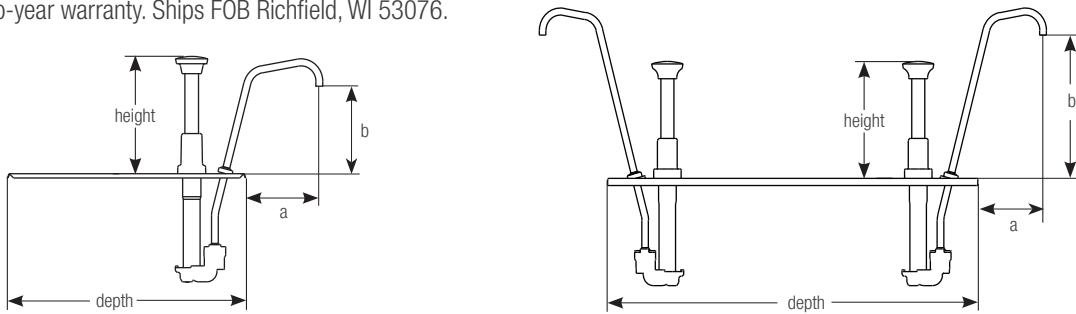

Purposefully made to last.

Stainless Steel Steam Table Pan Pumps

Models CP-1/6, CP-1/6 2 OZ, CP-1/4, CP-1/3, CP-1/3 2OZ & CP-1/2 DL

DISPENSES	THIN fountain syrups • oils • hot sauce
	THICK ketchup • mustard • mayonnaise • bbq
	THICKER tartar sauce • crafted sauces
APP	AMBIENT
	COLD
	HOT

SPECIFIER STATEMENT

87630 | 87640 | 83400 | 83420 | 83430 | 83480 | 83433 | 83437 | 83441 | 83447: Server Products stainless steel steam table pan pump models dispense sauces from fractional pans held in steam tables or refrigeration units; pump and lid assembly fit corresponding pan sizes. Pumps dispense 1 oz (30 mL) max portion; adjustable in 1/8 oz (3.7 mL) increments. Tall models have 3" (7.6 cm) taller discharge tube to fit deeper refrigeration equipment. Two-year warranty. Ships FOB Richfield, WI 53076.