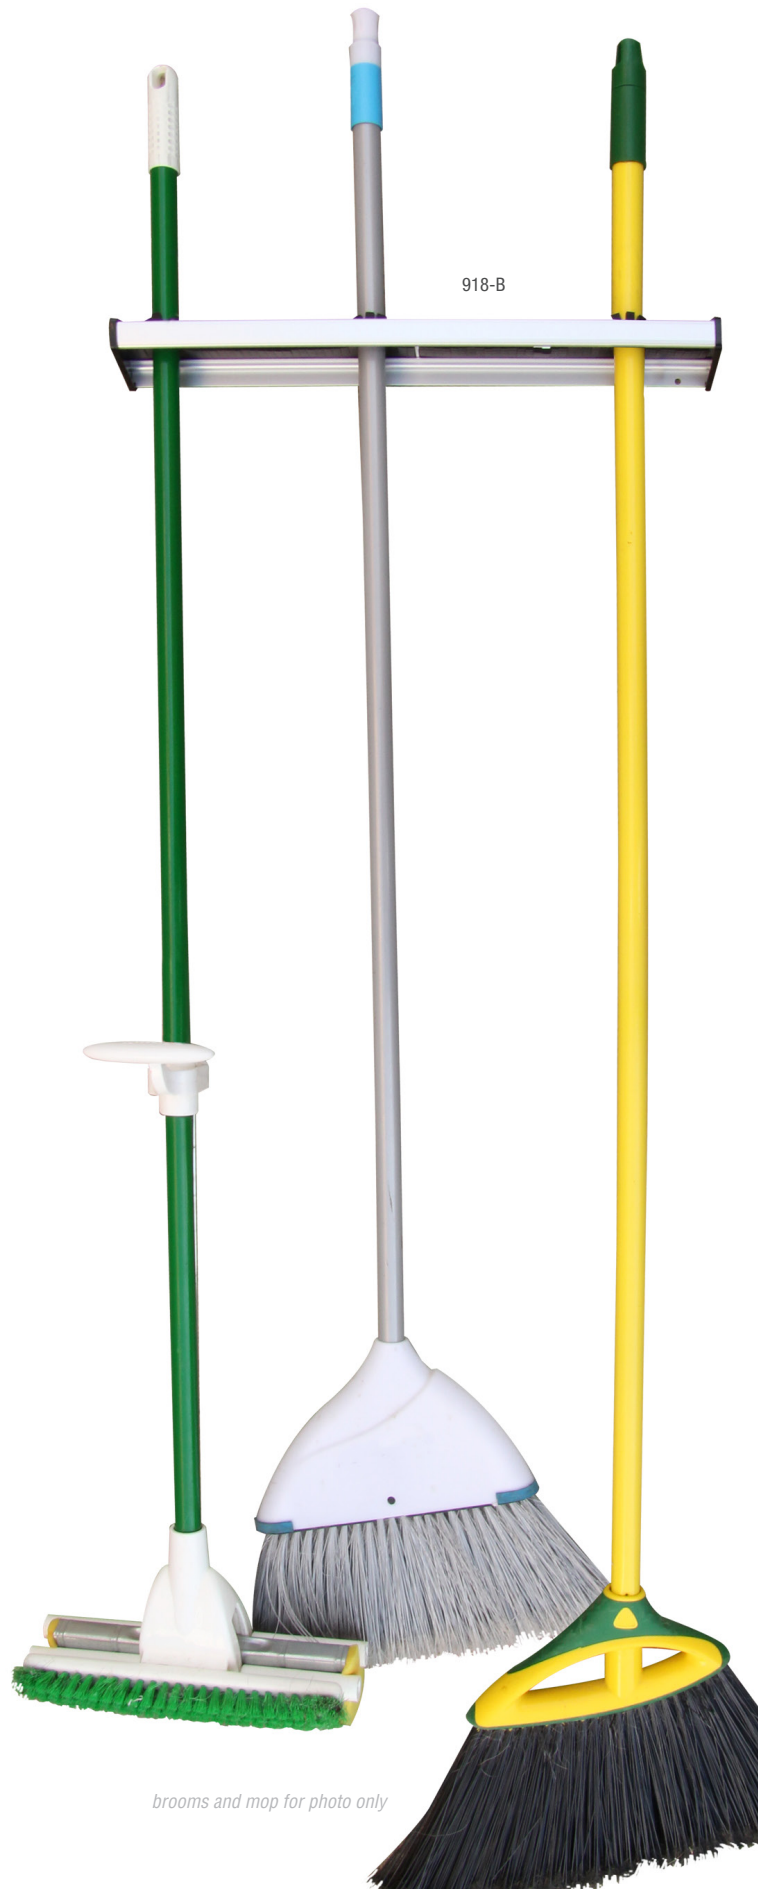

Tuck-A-Note Order Holders

- Fast and easy to handle food orders
- Holds any weight guest check, receipt or message
- One hand, horizontal operation
- Satin aluminum finish

24-S | Holder 24" (61cm)

36-S | Holder 36" (91.4cm)

48-S | Holder 48" (122cm)

918-B

Mop & Broom Holder

- Stores maintenance equipment neatly
- Accommodates handles of different lengths
- Heavy-duty construction

918-B Station 18" (45.7cm)

918-B