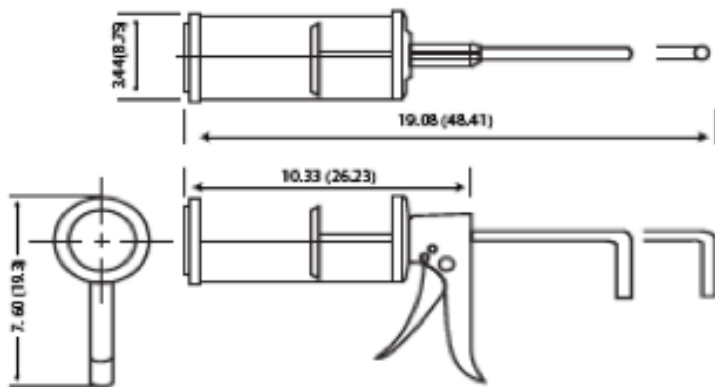

Specifications

Product Features

- Precise portion control for heavy sauces.
- Four models available to dispense 1/3 oz. (9.44 grams) to 1 oz. (2834 grams).
- Great for heavy sauces like tartar, mayonnaise, sour cream, and guacamole.
- Optional accessories add versatility.

Ordering Information

Model Number	Description
580-NMCC	Sauce Dispenser - 1/3 oz (9.44 g) Red Handle
581-NMCC	Sauce Dispenser - 1/2 oz (14.17 g) White Handle
582-NMCC	Sauce Dispenser - 2/3 oz (18.88 g) Black Handle
583-NMCC	Sauce Dispenser - 1 oz (28.34 g) Green Handle
589-NMCC	Sauce Dispenser - 1/4 oz (7.09 g) Yellow Handle

Optional Accessories

Model Number	Description	Available Through
136-1	Bottles (case of 9)	Prince Castle
155	Bottle Tray (1 per pkg)	Prince Castle
136-35	Retainers (10 per pkg)	3Wire
136-36	Spout Cap (10 per pkg)	3Wire
136-38S	Pistons (20 per pkg)	3Wire

Certifications

355 E. Kehoe Blvd.
Carol Stream, IL 60188

1.800.PCASTLE • 630.462.8800
www.princecastle.com

A Marmon / Berkshire Hathaway Company

© 2017 Prince Castle LLC - Specifications and design are subject to change without notice

062017