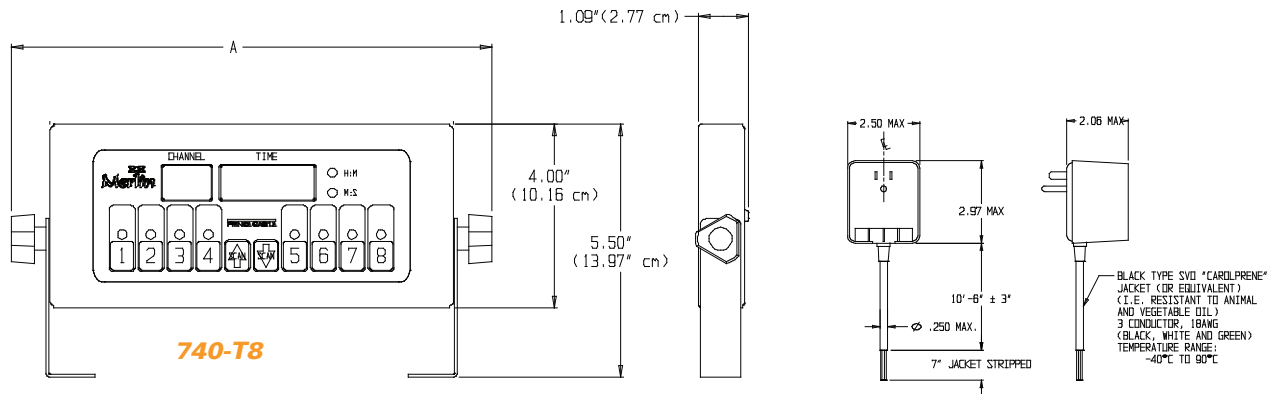

## 740 SERIES SINGLE-FUNCTION TIMERS

*The 740 Series Single-Function Timers are the next generation of timing systems designed to be easier to use, give you more flexibility, and ensure utmost accuracy. They feature an ultra-slim design with a "fat plug" transformer. Two, four, eight and twelve channel units are available.*

LED channel indicators change colors during the timing cycle depending on the stage of the countdown: the light is green during the first 70% of the cycle, then turns yellow during the next 20% of the cycle, and finally turns red during the last 10% of the cycle. A dual tone volume alarm and flashing channel indicator alert the operator when timing is complete.

### FEATURES

- Digital channel display shows the active channel.
- New multi-colored LED channel indicators show the status of the timing cycle and provide early warning as the countdown expires.
- Lightweight ultra-slim 1 inch (2.5 cm) thick design and extra long 10 foot (3 m) line cord let you mount these units virtually anywhere.
- Each channel can be programmed independently, and all channels can be used simultaneously.
- The two-tone alarm is adjustable for either high or low sound levels.
- Includes menu labels to identify channels: Burgers, Steak, Chicken, Fish, Fries and blank stickers.
- Includes set of 3-1/2 inch (8.9 cm) mounting brackets. For increased mounting flexibility, flush mount brackets are available.
- One year warranty.

Designs and Specifications are subject to change without notice.

**DIMENSIONS**

Model Number	Width in(cm)	Height in(cm)	Depth in(cm)	Shipping Weight lb(kg)	Shipping cu.ft (cu.m)
740-T2	7.87 (19.99)	4.00 (10.16)	1.09 (2.77)	4.00 (1.80)	.30 (.01)
740-T4	8.93 (22.68)	4.00 (10.16)	1.09 (2.77)	4.00 (1.80)	.30 (.01)
740-T8	10.43 (26.49)	4.00 (10.16)	1.09 (2.77)	5.00 (2.30)	.30 (.01)
740-T12	12.93 (32.84)	4.00 (10.16)	1.09 (2.77)	5.00 (2.30)	.32 (.01)