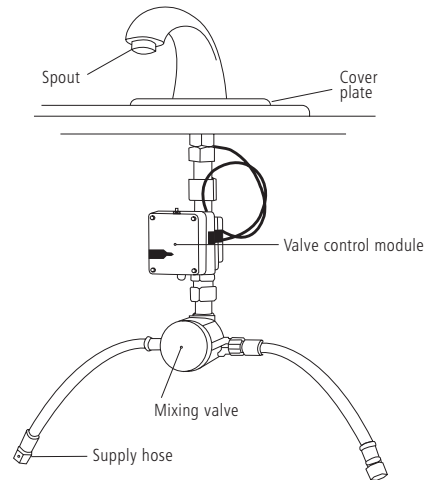

Finish	Single Hole Mount	4" Center Set	8" Center Set	Flow Rate (GPM)	Valve Control Module	Main Supply Hose	Mixing Valve	Thermostatic Mixing Valve	Hot/Cold Supply Hoses
MILANO 	Polished Chrome	1903286	1903288	1903291	1.5 aerated	●		●		
	Polished Chrome	1903287	1903289	1903290	1.5 aerated	●	●	●		●
	Polished Chrome	1818966	1818967	1818968	1.5 aerated	●			●	●
	Polished Chrome	1782742	1782743	1782744	1.5 aerated	●		●		●
	Satin Nickel	1903294	1903295	1903199	1.5 aerated	●		●		●
VERONA 	Polished Chrome	1903200	1903282	1903284	1.5 aerated	●	●	●		
	Polished Chrome	1903281	1903283	1903285	1.5 aerated	●			●	●
VENETIAN 	Polished Chrome 3.5"	N/A	FG500610	FG500611	2.2 laminar	●	●	●		●
	Polished Chrome 5.5"	FG750099	FG750096	FG750095	2.2 laminar	●		●		●
	Polished Chrome 5.5"	FG750353	FG750354	FG750355	2.2 laminar	●			●	●

Certified by IAPMO R&T for compliance with Lead Plumbing Law

SCAN FOR INSTALLATION INSTRUCTIONS