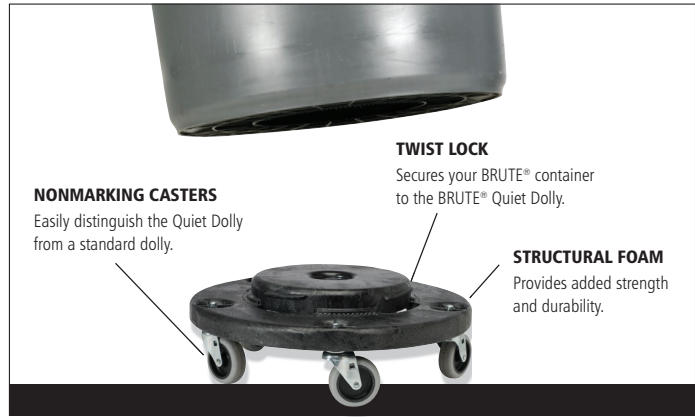

BRUTE® Dollies

Provide easy mobility and maneuverability when collecting and transporting heavy loads.

FG264000

NONMARKING CASTERS

Easily distinguish the Quiet Dolly from a standard dolly.

TWIST LOCK

Secures your BRUTE® container to the BRUTE® Quiet Dolly.

STRUCTURAL FOAM

Provides added strength and durability.

TANDEM DOLLY

FG264600

UNIVERSAL DRUM DOLLY

FG265000

QUIET DOLLY

FG264043

SQUARE DOLLY

FG35300

TRAINABLE DOLLY

FG265100

NO.	COLOR	DESCRIPTION	U.S. DIMENSIONS	U.S. CAPACITY	U.S. SHIP WT/CTN	METRIC DIMENSIONS	METRIC CAPACITY	METRIC SHIP WT/CTN	PACK
FG264000	BLA	BRUTE® Dolly for 20-, 32-, 44-, and 55-Gallon BRUTE® Containers	18.25" dia x 6.63" h	250 lb	13.1 lb	46.4 cm dia x 16.8 cm	113.3 kg	5.9 kg	2
1867534	BLACK	Executive BRUTE® Dolly with Light Gray Quiet Casters for 20-, 32-, 44-, and 55-Gallon BRUTE® Containers	18.25" dia x 6.63" h	250 lb	13.8 lb	46.4 cm dia x 16.8 cm	113.3 kg	6.3kg	2
FG264043	BLA	BRUTE® Quiet Dolly for 20-, 32-, 44-, and 55-Gallon BRUTE® Containers	18.25" dia x 6.63" h	250 lb	13.8 lb	46.4 cm dia x 16.8 cm	113.3 kg	6.3 kg	2
FG264600*	BLA	BRUTE® Tandem Dolly for 20-, 32-, 44-, BRUTE® and BRUTE® Square Containers	45" l x 20.25" w x 8" h	200 lb per platform	21.0 lb	114.3 cm x 51.4 cm x 20.3 cm	90.7 kg per platform	9.5 kg	1
FG265000	BLA	Universal Drum Dolly for 55-Gallon BRUTE® Containers	24.38" dia x 7.13" h	500 lb	28.2 lb	61.9 cm dia x 18.1 cm	226.7 kg	12.8 kg	2
FG265100	BLA	BRUTE® Trainable Dolly – 1-Pack	29" l x 21" w x 6.88" h	250 lb	12.6 lb	73.7 cm x 53.3 cm x 17.5 cm	113.3 kg	5.7 kg	1
FG265200	BLA	BRUTE® Trainable Dolly Pull Handle	N/A	N/A	5.8 lb	N/A	N/A	2.6 kg	1
FG353000	BLA	BRUTE® Square Dolly for BRUTE® Square Containers	17.25" sq x 6.25" h	250 lb	18.5 lb	43.8 cm sq x 15.9 cm	113.3 kg	8.4 kg	2