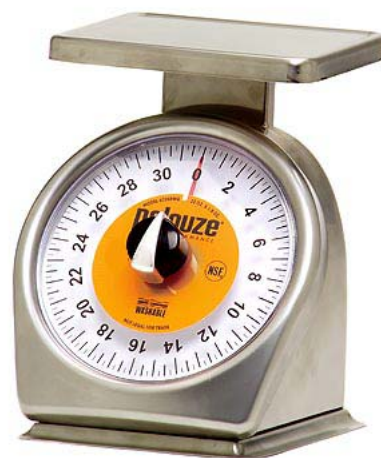

Dishwasher Safe Portion Control Scale

EasyWash

Model
632SRW

Capacity
32oz

Increments
1/4oz

dishwasher safe

Features

- Dishwasher safe for easy cleaning and complete sanitation
- Removable Stainless Steel Platform with drip rail is dishwasher safe for and easy cleanup throughout busy prep times
- Quick and easy to disassemble for thorough cleaning
- Requires no tools and has no loose parts
- Rotating dial for easy tare
- Platform may be used as a handle without damaging the internal mechanism
- Color-coded lens provides at-a-glance capacity identification. Saves time in the kitchen
- Easy-to-read 30° angled dial with high contrast graphics
- Stainless Steel Construction inside and out, will not rust
- Alignment notch for precise and quick zero reset
- NSF Certified

Cleaning

- Dishwasher Safe

Type:	Portion Control
Temperature Specs:	38° - 104°F / 4° - 40°C
Platform Dimensions:	6" x 5 1/4"
Scale Dimensions:	5 1/2" x 7 5/8" x 8 1/2"
Retail Carton Dimensions:	8" x 9-1/8" x 10 1/8"
Retail Carton Weight:	4.76 lb
Retail Package UPC:	0 77177 40485 6
Master Carton Quantity	6
Master Carton Dimensions:	24 3/4" x 9 1/4" x 21"
Master Carton Weight:	30.5 lbs
Master Carton UPC:	500 77177 40485 4
Harmonized Code	8423.81.0050
Warranty:	One Year Limited Warranty