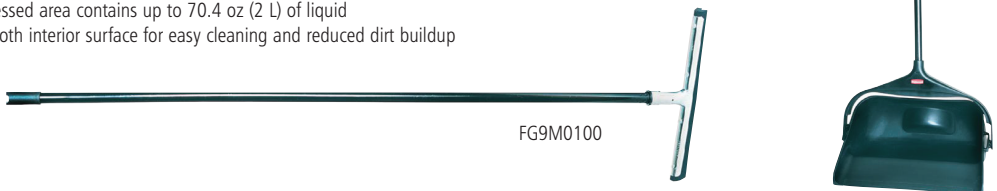

Lobby Pro® Upright Dust Pans

Stylish pan design.

- Durable rear wheels improve wear resistance and extend product life
- Self-opening and closing lid (on FG253200 and FG253300) conceals unsightly dirt and debris
- Adjustable handle grip enhances user comfort (standard on FG253300)
- Bracket and brooms sold separately

Hanger bracket mounts to BRUTE® container for easy transport.

NO.	COLOR	DESCRIPTION	U.S. DIMENSIONS	U.S. SHIP WT/CTN	METRIC DIMENSIONS	METRIC SHIP WT/CTN	PACK
Ⓢ FG253100	BLA	Executive Lobby Pro® Dust Pan, Long Handle	12.8" l x 11.3" w x 5" h	13.0 lb	32.5 cm x 28.7 cm x 12.7 cm	5.9 kg	6
Ⓢ FG253200	BLA	Executive Lobby Pro® Dust Pan with Cover, Long Handle	12.8" l x 11.3" w x 5" h	13.0 lb	32.5 cm x 28.7 cm x 12.7 cm	5.9 kg	6
FG253300	BLA	Lobby Pro® Deluxe Upright Dust Pan with Cover and Adjustable Handle Grip	12.8" l x 11.3" w x 5" h	16.3 lb	32.5 cm x 28.7 cm x 12.7 cm	7.4 kg	6
FG253400	BLA	Lobby Pro® Upright Dust Pan Adjustable Handle Grip	11.5" l x 6" w x 1.75" h	2.4 lb	29.2 cm x 15.2 cm x 4.4 cm	1.1 kg	6
FG253500	BLA	Lobby Pro® Upright Dust Pan Hanger Bracket	4" l x 1.25" w x 1.25" h	0.6 lb	10.2 cm x 3.2 cm x 3.2 cm	0.3 kg	6

Lobby Pro® Wet/Dry Spill Pan

Quick, safe, and easy cleanup of wet or dry spills.

- Cleaning wand handle allows wide area cleaning without bending
- Soft, natural double-moss blade conforms to uneven surfaces, leaving floors virtually dry to the touch
- Yoke attaches outside pan to help keep hinges free of debris
- Indented footrest lets worker hold pan in place and use two hands while cleaning
- Recessed area contains up to 70.4 oz (2 L) of liquid
- Smooth interior surface for easy cleaning and reduced dirt buildup