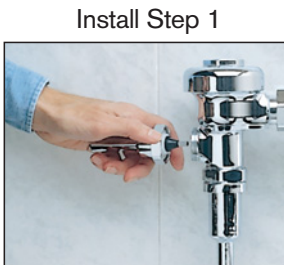

AutoFlush® Sidemount

The AutoFlush® Sidemount is the perfect solution for automating fixtures in high traffic washrooms. This system ensures that urinals and toilets are always flushed and presentable. The AutoFlush Sidemount promotes good hygiene by eliminating potential points of cross-contamination, while preventing odors by ensuring that fixtures are flushed after every use.

Easy Installation

No water shut-off is required to convert your washroom to a higher standard of hygiene. All required tools and batteries are included. No need to replace your current investment of flush valves or move plumbing rough-in to accommodate ADA compliance. Replacing your existing flushing handle with a Touch-Free flushing device makes perfect economic sense.