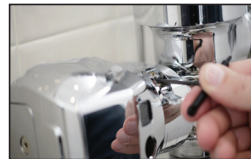

AutoFlush® Clamp - Touch-Free Flushing System

The AutoFlush Clamp is the ultimate in performance and simplicity, ensuring that urinals and toilets are always flushed and presentable. Installation takes only one minute and there is no need to shut off the water. The AutoFlush Clamp promotes good hygiene by eliminating potential points of cross-contamination, while preventing odors by ensuring that fixtures are flushed after every use.

User-in-view Indicator

SIMPLY
Slides Over Handle

1 Fits over existing handle

2 Tighten two screws

3 Insert 4 "C" Alkaline Batteries

Easy One Minute Installation

Easy 1, 2, 3 Installation.
No water shut-off is required to convert your washroom to a higher standard of hygiene.