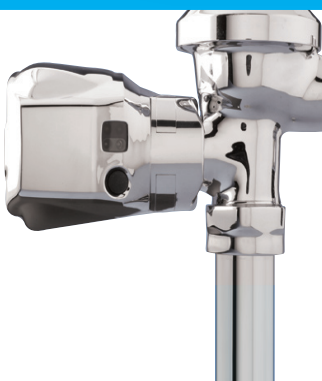

technical concepts
Innovative Hygiene Solutions

AutoFlush® Clamp

Touch-Free Flushing System

- Keeps Fixtures Flushed and Presentable
- World-Class Reliability
- Easy One Minute Installation
- Smart Object Infrared Technology

AutoFlush® Clamp - Touch-Free Flushing System

The AutoFlush Clamp is the ultimate in performance and simplicity, ensuring that urinals and toilets are always flushed and presentable. Installation takes only one minute and there is no need to shut off the water. The AutoFlush Clamp promotes good hygiene by eliminating potential points of cross-contamination, while preventing odors by ensuring that fixtures are flushed after every use.

User-in-view Indicator

SIMPLY
Slides Over Handle

1 Fits over existing handle

2 Tighten two screws

3 Insert 4 "C" Alkaline Batteries

Easy One Minute Installation

Easy 1, 2, 3 Installation.
No water shut-off is required to convert your washroom to a higher standard of hygiene.

Smart Object Infrared Technology

The angled lens design combined with sophisticated sensor technology guarantees activation even with the toilet seat raised.

AutoFlush Clamp (Installation tools and 4 "C" Cell Alkaline Batteries are included.)