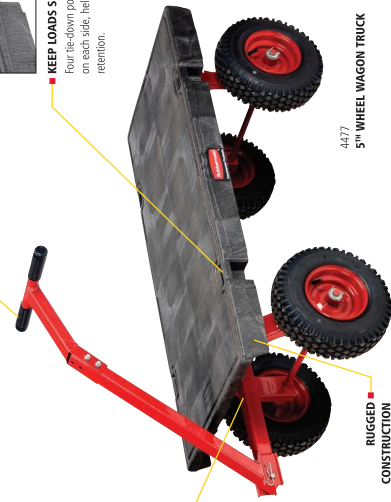

Pneumatic wheels provide a cushioned and quiet ride for fragile loads, making them ideal for rough and uneven surfaces, inside and out. Excellent on virtually all surfaces from concrete to gravel.

4477
5TH WHEEL WAGON TRUCK