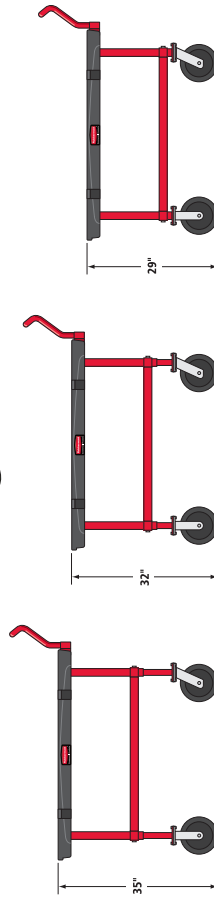

See page 16 for caster options.

5TH WHEEL WAGON TRUCK

Move heavy loads across rough surfaces, indoors and out.

DURAMOLD

DECK SIZES:

- 24" X 36"
- 24" X 48"
- 30" X 60"

CAPACITY RANGE (lbs)
1200-2000

MOVE LOADS SAFELY
Turn stop prevents tipping/dumping of load.