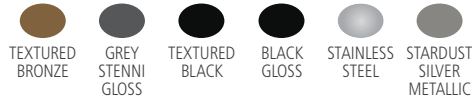

CLASSICS

The heavy-duty Classics decorative refuse container has a perforated steel design for a clean and modern appearance. This container is a smart choice for high-traffic areas and can be used both outdoors and indoors.

OPEN TOP

OPEN TOP WITH RAIN HOOD

RECYCLE TOP*

*OPTIONAL WASTE STREAM LABELS ON PAGE 58

FEATURES

- ▶ Retainer bands discreetly **hold liner bags in place and out of sight**
- ▶ Lid is fastened to receptacle with a cable, making it **easier to collect waste**
- ▶ Optional waste stream identification and lid shape openings available for **easier recycling compliance**

ADA COMPLIANT

▶ CLASSICS

SKU #	DESCRIPTION	COLOR	GALLONS	LENGTH	WIDTH	HEIGHT
FGS3EGBKPL	RECYCLE TOP WITH CANS LID 94L/25G	BLACK GLOSS	25	18.00	18.00	36.00
FGS3EPBKPL	RECYCLE TOP WITH PAPER LID 94L/25G	BLACK GLOSS	25	18.00	18.00	36.00
FGS3ETBKPL	OPEN TOP 94L/25G	BLACK GLOSS	25	18.00	18.00	36.00
FGS3ETHBZPL	OPEN TOP 94L/25G	TEXTURED BRONZE	25	18.00	18.00	36.00
FGS3ETHGRPL	OPEN TOP 94L/25G	GREY STENNI GLOSS	25	18.00	18.00	36.00
FGS3ETSMLBK	OPEN TOP 94L/25G	STARDUST SILVER METALLIC W/ BLACK LID	25	18.00	18.00	36.00
FGS3SSGBKPL	RECYCLE TOP WITH CANS LID 94L/25G	STAINLESS STEEL W/ BLACK LID	25	18.00	18.00	36.00
FGS3SSPBKPL	RECYCLE TOP WITH PAPER LID 94L/25G	STAINLESS STEEL W/ BLACK LID	25	18.00	18.00	36.00
FGS3SSTBKPL	OPEN TOP 94L/25G	STAINLESS STEEL W/ BLACK LID	25	18.00	18.00	36.00
FGS3SSSTSPL	OPEN TOP 94L/25G	STAINLESS STEEL	25	18.00	18.00	36.00
FGS55ETBKPL	OPEN TOP 193L/51G	TEXTURED BLACK	51	24.00	24.00	36.00
FGS55ETSMLBK	OPEN TOP 193L/51G	STARDUST SILVER METALLIC W/ BLACK LID	51	24.00	24.00	36.00
FGS55SSTBKPL	OPEN TOP 193L/51G	STAINLESS STEEL W/ BLACK LID	51	24.00	24.00	36.00
FGS55SSTSSPL	OPEN TOP 193L/51G	STAINLESS STEEL	51	24.00	24.00	36.00
FGS55STWSBKPL	OPEN TOP WITH RAIN HOOD 193L/51G	STAINLESS STEEL W/ BLACK LID	51	24.00	24.00	47.00
FGS55ETWSBKPL	OPEN TOP WITH RAIN HOOD 193L/51G	TEXTURED BLACK	51	24.00	24.00	47.00