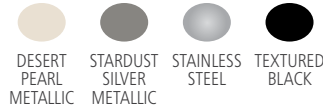

ADA COMPLIANT

DECORATIVE REFUSE  
UTILITY REFUSE AND RECYCLING  
CLEANING & SAFETY  
MATERIAL HANDLING  
WASHROOM  
FOODSERVICE  
ACCESSORIES & INDEX

SILHOUETTES

SKU #	DESCRIPTION	COLOR	GALLONS	LENGTH	WIDTH	HEIGHT
FGDCR24CDP	SQUARE RECYCLE WITH BOTTLES/CANS LID/LABEL 109L/29G	DESERT PEARL METALLIC	29	18.50	18.50	32.00
FGDCR24CSM	SQUARE RECYCLE WITH BOTTLES/CANS LID/LABEL 109L/29G	STARDUST SILVER METALLIC	29	18.50	18.50	32.00
FGDCR24CSS	SQUARE RECYCLE WITH BOTTLES/CANS LID/LABEL 109L/29G	STAINLESS STEEL	29	18.50	18.50	32.00
FGDCR24CTBK	SQUARE RECYCLE WITH BOTTLES/CANS LID/LABEL 109L/29G	TEXTURED BLACK	29	18.50	18.50	32.00
FGDCR24PDP	SQUARE RECYCLE WITH PAPER LID/LABEL 109L/29G	DESERT PEARL METALLIC	29	18.50	18.50	32.00
FGDCR24PSM	SQUARE RECYCLE WITH PAPER LID/LABEL 109L/29G	STARDUST SILVER METALLIC	29	18.50	18.50	32.00
FGDCR24PSS	SQUARE RECYCLE WITH PAPER LID/LABEL 109L/29G	STAINLESS STEEL	29	18.50	18.50	32.00
FGDCR24PTBK	SQUARE RECYCLE WITH PAPER LID/LABEL 109L/29G	TEXTURED BLACK	29	18.50	18.50	32.00
FGDCR24TDP	SQUARE RECYCLE WITH TRASH LID/LABEL 109L/29G	DESERT PEARL METALLIC	29	18.50	18.50	32.00
FGDCR24TSM	SQUARE RECYCLE WITH TRASH LID/LABEL 109L/29G	STARDUST SILVER METALLIC	29	18.50	18.50	32.00
FGDCR24TSS	SQUARE RECYCLE WITH TRASH LID/LABEL 109L/29G	STAINLESS STEEL	29	18.50	18.50	32.00
FGDCR24TTBK	SQUARE RECYCLE WITH TRASH LID/LABEL 109L/29G	TEXTURED BLACK	29	18.50	18.50	32.00
FGSC18EPLDP	SQUARE OPEN TOP 75L/20G	DESERT PEARL METALLIC	20	18.75	18.75	30.00
FGSC18EPLSM	SQUARE OPEN TOP 75L/20G	STARDUST SILVER METALLIC	20	18.75	18.75	30.00
FGSC18EPLTBK	SQUARE OPEN TOP 75L/20G	TEXTURED BLACK	20	18.75	18.75	30.00
FGSC18SSPL	SQUARE OPEN TOP 75L/20G	STAINLESS STEEL	20	18.75	18.75	30.00
FGSC18ERBDP	SQUARE OPEN TOP 109L/29G	DESERT PEARL METALLIC	29	18.75	18.75	30.00
FGSC18ERBSM	SQUARE OPEN TOP 109L/29G	STARDUST SILVER METALLIC	29	18.75	18.75	30.00
FGSC18ERBTBK	SQUARE OPEN TOP 109L/29G	TEXTURED BLACK	29	18.75	18.75	30.00
FGSC18SSRB	SQUARE OPEN TOP 109L/29G	STAINLESS STEEL	29	18.75	18.75	30.00
FGSC10EPLSM	SQUARE OPEN TOP 22L/6G	STARDUST SILVER METALLIC	6	10.75	10.75	25.00
FGSC10EPLTBK	SQUARE OPEN TOP 22L/6G	TEXTURED BLACK	6	10.75	10.75	25.00
FGSC10SSPL	SQUARE OPEN TOP 22L/6G	STAINLESS STEEL	6	10.75	10.75	25.00
FGSC10ERBTBK	SQUARE OPEN TOP 37L/10G	TEXTURED BLACK	10	10.75	10.75	25.00
FGSC10SSRB	SQUARE OPEN TOP 37L/10G	STAINLESS STEEL	10	10.75	10.75	25.00
FGSC14EPLDP	SQUARE OPEN TOP 60L/16G	DESERT PEARL METALLIC	16	14.75	14.75	30.00
FGSC14EPLSM	SQUARE OPEN TOP 60L/16G	STARDUST SILVER METALLIC	16	14.75	14.75	30.00
FGSC14EPLTBK	SQUARE OPEN TOP 60L/16G	TEXTURED BLACK	16	14.75	14.75	30.00
FGSC14ERBDP	SQUARE OPEN TOP 90L/24G	DESERT PEARL METALLIC	24	14.75	14.75	30.00
FGSC14ERBSM	SQUARE OPEN TOP 90L/24G	STARDUST SILVER METALLIC	24	14.75	14.75	30.00
FGSC14ERBTBK	SQUARE OPEN TOP 90L/24G	TEXTURED BLACK	24	14.75	14.75	30.00
FGSC14SSPL	SQUARE OPEN TOP 60L/16G	STAINLESS STEEL	16	14.75	14.75	30.00
FGSC14SSRB	SQUARE OPEN TOP 90L/24G	STAINLESS STEEL	24	14.75	14.75	30.00
FGSC22EPLSM	SQUARE OPEN TOP 151L/40G	STARDUST SILVER METALLIC	40	21.75	21.75	31.25
FGSC22EPLTBK	SQUARE OPEN TOP 151L/40G	TEXTURED BLACK	40	21.75	21.75	31.25
FGSC22EPLDP	SQUARE OPEN TOP 151L/40G	DESERT PEARL METALLIC	40	21.75	21.75	31.25
FGSC22SSPL	SQUARE OPEN TOP 151L/40G	STAINLESS STEEL	40	21.75	21.75	31.25
FGSC22SSRB	SQUARE OPEN TOP 189L/50G	STAINLESS STEEL	50	21.75	21.75	31.25
FGSC22ERBDP	SQUARE OPEN TOP 189L/50G	DESERT PEARL METALLIC	50	21.75	21.75	31.25
FGSC22ERBSM	SQUARE OPEN TOP 189L/50G	STARDUST SILVER METALLIC	50	21.75	21.75	31.25
FGSC22ERBTBK	SQUARE OPEN TOP 189L/50G	TEXTURED BLACK	50	21.75	21.75	31.25