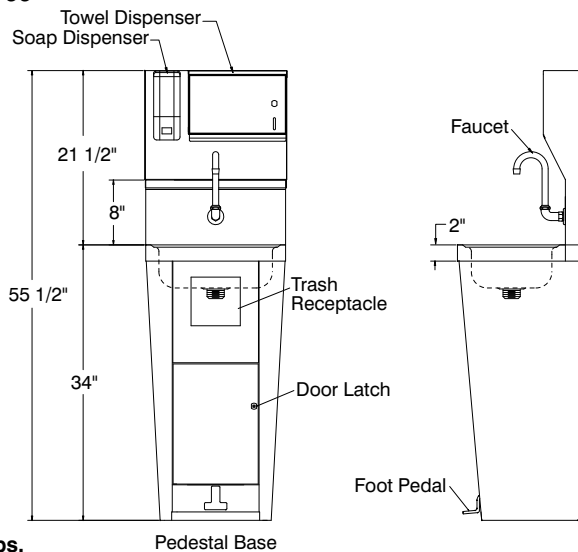

Wall mounting bracket is galvanized and of offset design.

All fittings are brass / chrome plated unless otherwise indicated.

MECHANICAL:

Faucet supply is 1/2" IPS male thread hot and cold.

Single pedal mixing valve with brass & rough chrome plated with built in check valve. Front operated temperature adjustment.

(Contractor on site must connect faucet to foot pedal operated valves.)

FOR REPLACEMENT FAUCET, DRAINS AND ACCESSORIES
SEE PAGE B-13 & SECTION G

DIMENSIONS and SPECIFICATIONS

TOL Overall: ± .500" Interior: ± .250"

54 lbs.

Pedestal Base

TOP VIEW 7-PS-90

TOP VIEW 7-PS-95 & 7-PS-99

Sink Bowls 10" x 14" x 5"

7-PS-99

59 lbs.

Pedestal Base

SUGGESTED PLUMBING

P-Trap not included.