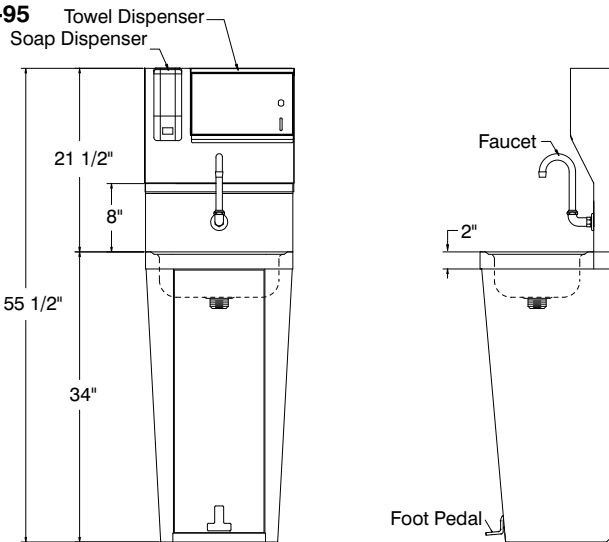

Wall mounting bracket is galvanized and of offset design.

All fittings are brass / chrome plated unless otherwise indicated.

MECHANICAL:

Faucet supply is 1/2" IPS male thread hot and cold.

Single pedal mixing valve with brass & rough chrome plated with built in check valve. Front operated temperature adjustment.

(Contractor on site must connect faucet to foot pedal operated valves.)

FOR REPLACEMENT FAUCET, DRAINS AND ACCESSORIES
SEE PAGE B-13 & SECTION G

DIMENSIONS and SPECIFICATIONS

TOL Overall: ± .500" Interior: ± .250"

FITTINGS SUPPLIED AS SHOWN

ALL DIMENSIONS ARE TYPICAL

7-PS-90

41 lbs.

Pedestal Base

7-PS-18

50 lbs.

7-PS-95

54 lbs.

Pedestal Base

TOP VIEW 7-PS-90

TOP VIEW 7-PS-95 & 7-PS-99

Sink Bowls 10" x 14" x 5"

7-PS-99

59 lbs.

Pedestal Base