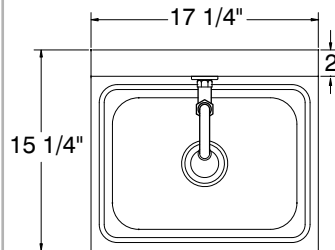

Wall mounting bracket is galvanized and of offset design.

All fittings are brass / chrome plated unless otherwise indicated.

MECHANICAL:

Faucet supply is 1/2" IPS male thread hot and cold.

Single pedal mixing valve with brass & rough chrome plated with built in check valve. Front operated temperature adjustment.

(Contractor on site must connect faucet to foot pedal operated valves.)

FOR REPLACEMENT FAUCET, DRAINS AND ACCESSORIES
SEE PAGE B-13 & SECTION G

DIMENSIONS and SPECIFICATIONS

TOL Overall: ± .500" Interior: ± .250"

FITTINGS SUPPLIED AS SHOWN

ALL DIMENSIONS ARE TYPICAL

7-PS-90

41 lbs.

Pedestal Base

7-PS-18

50 lbs.

7-PS-95

54 lbs.

Pedestal Base

TOP VIEW 7-PS-90

TOP VIEW 7-PS-95 & 7-PS-99

Sink Bowls 10" x 14" x 5"

7-PS-99

59 lbs.

Pedestal Base