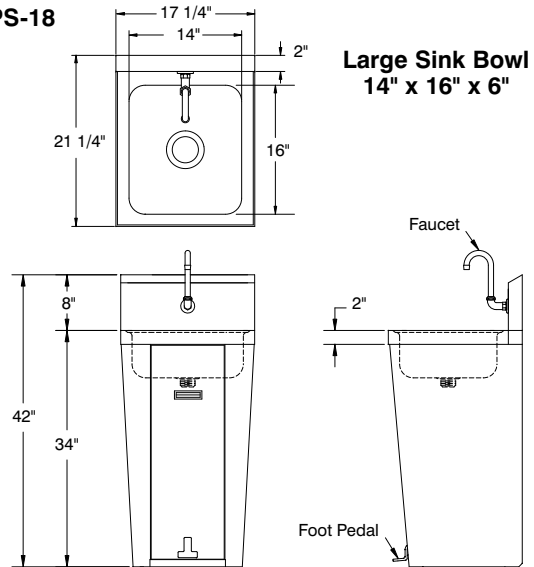

Wall mounting bracket is galvanized and of offset design.

All fittings are brass / chrome plated unless otherwise indicated.

MECHANICAL:

Faucet supply is 1/2" IPS male thread hot and cold.

Single pedal mixing valve with brass & rough chrome plated with built in check valve. Front operated temperature adjustment.

(Contractor on site must connect faucet to foot pedal operated valves.)

FOR REPLACEMENT FAUCET, DRAINS AND ACCESSORIES
SEE PAGE B-13 & SECTION G

DIMENSIONS and SPECIFICATIONS

TOL Overall: ± .500" Interior: ± .250"

FITTINGS SUPPLIED AS SHOWN

ALL DIMENSIONS ARE TYPICAL

7-PS-90

41 lbs.

Pedestal Base

7-PS-18

50 lbs.

7-PS-95

54 lbs.

Pedestal Base

TOP VIEW 7-PS-90

TOP VIEW 7-PS-95 & 7-PS-99

Sink Bowls 10" x 14" x 5"

7-PS-99

59 lbs.

Pedestal Base