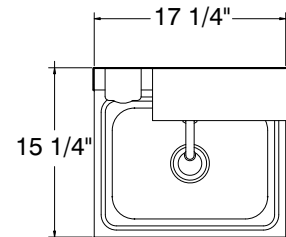

Keyhole Bracket for easier installation and greater stability.

FEATURES:

One piece **Deep Drawn** sink bowl design.

Sink bowl is 10" x 14" x 5"*

(*7-PS-18 sink bowl is 14" x 16" x 6")

All sink bowls have a large liberal radii with a minimum dimension of 2" and are rectangular in design for increased capacity.

(Contractor on site must connect faucet to foot pedal operated valves.)

FOR REPLACEMENT FAUCET, DRAINS AND ACCESSORIES
SEE PAGE B-13 & SECTION G

DIMENSIONS and SPECIFICATIONS

TOL Overall: ± .500" Interior: ± .250"

FITTINGS SUPPLIED AS SHOWN

ALL DIMENSIONS ARE TYPICAL

7-PS-90

41 lbs.

Pedestal Base

7-PS-18

50 lbs.

7-PS-95

54 lbs.

Pedestal Base

TOP VIEW 7-PS-90

TOP VIEW 7-PS-95 & 7-PS-99

Sink Bowls 10" x 14" x 5"

7-PS-99

59 lbs.

Pedestal Base