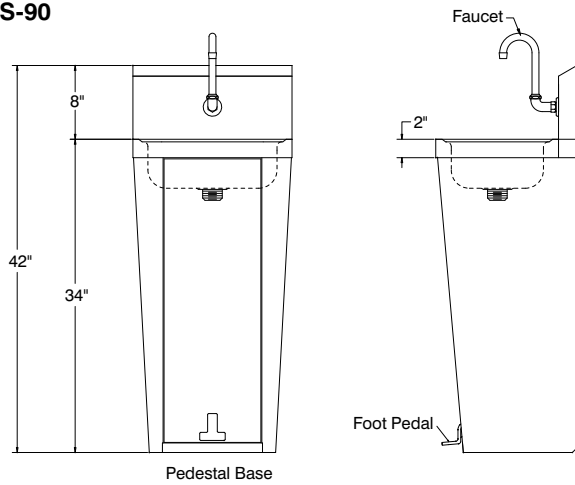

Wall mounting bracket is galvanized and of offset design.

All fittings are brass / chrome plated unless otherwise indicated.

MECHANICAL:

Faucet supply is 1/2" IPS male thread hot and cold.

Single pedal mixing valve with brass & rough chrome plated with built in check valve. Front operated temperature adjustment.

(Contractor on site must connect faucet to foot pedal operated valves.)

FOR REPLACEMENT FAUCET, DRAINS AND ACCESSORIES
SEE PAGE B-13 & SECTION G

DIMENSIONS and SPECIFICATIONS

TOL Overall: ± .500" Interior: ± .250"

FITTINGS SUPPLIED AS SHOWN

ALL DIMENSIONS ARE TYPICAL

7-PS-90

41 lbs.

Pedestal Base

7-PS-18

50 lbs.

7-PS-95