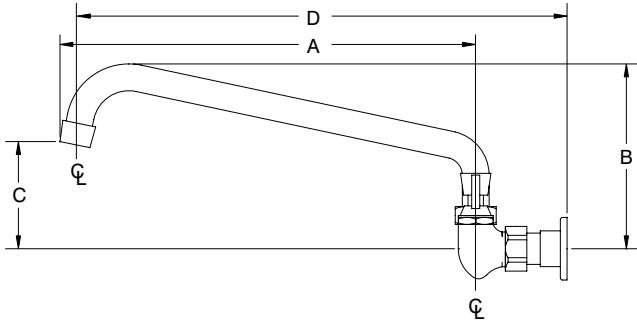

DIMENSIONS and SPECIFICATIONS

TOL ± .125"

ALL DIMENSIONS ARE TYPICAL

Swing Spout Faucet

Gooseneck Faucet

**All Faucets That Meet 2014 Federal Lead Free Standards
(*Excludes K-240 Service Faucets)**

**ALL FAUCET AERATORS CONFORM TO
ASTM.A112.18.1M • 1.0 GPM/3.78 LPM
(NOTE: K-1, K-11 & K-101 Faucets are 1.5 GPM/5.67 LPM)
THREAD: 55/64 - 27 FEMALE**