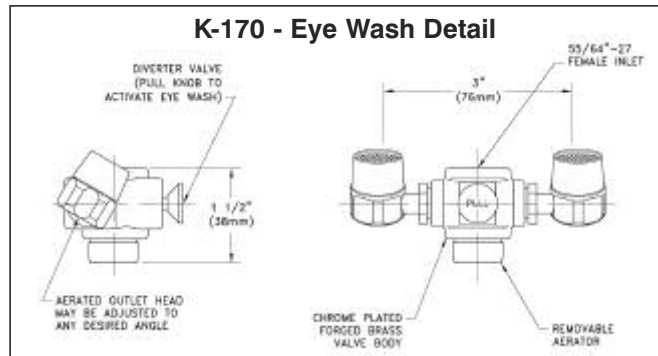

DIMENSIONS and SPECIFICATIONS

TOL ± .125"

ALL DIMENSIONS ARE TYPICAL

SPLASH MOUNTED FAUCETS

ALL FAUCET AERATORS
CONFORM TO
ASTM.A112.18.1M
2.0 GPM/7.56 LPM
THREAD: 55/64 - 27 FEMALE

K-240 SERVICE FAUCET
9.6 GPM/36.3 LPM
3/4" HOSE END SPOUT

MODEL #	Description	A LENGTH	B HEIGHT	C	D	On Center Dimensions
K-00	Repair Kit For K-1, K-11, K-101, K-119 & 211	N/A	N/A	N/A	N/A	N/A
K-06	Faucet Mt. Kit for K-1, K-11, K-101, K-119 & K-211	N/A	N/A	N/A	N/A	N/A
K-1	12" Swing Spout Faucet	12"	5"	2 1/2"	14"	8" O.C.
K-11	14" Swing Spout Faucet	14"	5 1/2"	3"	16"	8" O.C.
K-59	3 1/2" Gooseneck Faucet	3 1/2"	8"	5"	6"	4" O.C.
K-69	Heavy Duty Gooseneck Faucet	3"	5"	2 3/4"	5 1/2"	4" O.C.
K-101	8" Swing Spout Faucet	8"	4 1/4"	2 1/4"	10"	8" O.C.
K-105	Heavy Duty 14" Swing Spout Faucet	14"	5"	3"	16"	8" O.C.
K-111	Heavy Duty 14" Swing Spout (T&S) Faucet	14"	8 1/4"	5 1/2"	16 1/2"	8" O.C.
K-112	Heavy Duty 12" Swing Spout Faucet	12"	5"	3"	14"	8" O.C.
K-116	Heavy Duty Pre-Rinse (T&S) Faucet	15"	34"	5"	34"	8" O.C.
K-117	Add-A-Faucet with 12" Spout Faucet	12"	N/A	N/A	N/A	N/A
K-119	16" Swing Spout Faucet	18"	16"	4"	18 1/2"	8" O.C.
K-121	Splash Mount Swivel Gooseneck Faucet	3 1/2"	8"	5 1/2"	5 3/4"	Single Hole
K-123	6" Extended Spout Faucet	6"	5"	2 1/2"	8"	4" O.C.
K-170	Eye Wash Attachment (See Above Detail)	N/A	N/A	N/A	N/A	N/A
K-175	Hands Free AC/DC Operated Faucet 6' Cord. INPUT: 100-240VAC 47-6Hz. < 1 Amp Draw. UL LISTED	4 1/2"	7"	3 3/4"	5 1/2"	Single Hole
K-211	Heavy Duty Extra Long Spout Faucet	18"	7 3/4"	5"	21"	8" O.C.
K-240	Service Faucet	6 1/2"	2 1/2"	1 3/8"	9"	8" O.C.
K-316	Wrist Handle Gooseneck Faucet	3 1/2"	8"	5"	6"	4" O.C.
K-400	Hands Free Wand	N/A	N/A	N/A	N/A	N/A
DTA-53	Heavy Duty Pre-Rinse Faucet	15"	34"	5"	34"	8" O.C.