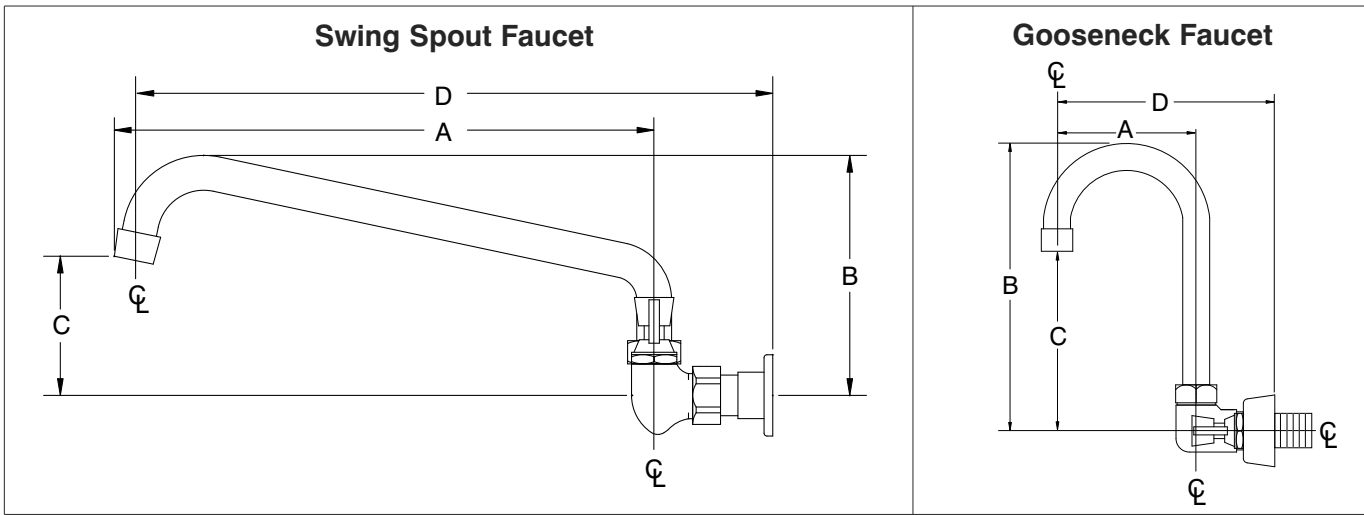

SPLASH MOUNTED FAUCETS

<p>12" Swing Spout</p>  <p>K-1</p>	<p>14" Swing Spout</p>  <p>K-11</p>	<p>3-1/2" Gooseneck</p>  <p>K-59</p>	<p>HEAVY DUTY Gooseneck</p>  <p>K-69</p>
<p>8" Swing Spout</p>  <p>K-101</p>	<p>HEAVY DUTY 14" Swing Spout</p>  <p>K-105</p>	<p>HEAVY DUTY 14" Swing Spout (T&S)</p>  <p>K-111</p>	<p>HEAVY DUTY 12" Swing Spout (T&S)</p>  <p>K-112</p>
<p>HEAVY DUTY Pre-Rinse Faucet (T&S)</p>  <p>K-116</p> <div data-bbox="129 913 324 1018" style="border: 1px solid black; padding: 2px;"> <p>K-114 Replacement Spray Head & Handle</p>  </div>	<p>12" Swing Spout Add-A-Faucet</p>  <p>K-117</p>	<p>16" Swing Spout</p>  <p>K-119</p>	<p>Splash Mount Swivel Gooseneck</p>  <p>K-121</p>
<p>6" Extended Spout</p>  <p>K-123</p>	<p>Eye Wash Attachment</p>  <p>K-170</p>	<p>AC/DC powered Hands-Free Gooseneck AC & Battery Operated!</p>  <p>K-175</p>	<p>HEAVY DUTY Extra Long Faucet</p>  <p>K-211</p>
<p>Service Faucet</p>  <p>K-240</p>	<p>Wrist handle Gooseneck</p>  <p>K-316</p> <p>Wrist Handles Only</p>  <p>K-316-LU</p>	<p>Hands-Free Wand</p>  <p>K-400</p>	<p>HEAVY DUTY Pre-Rinse Faucet</p>  <p>DTA-53</p> <div data-bbox="1193 1459 1388 1564" style="border: 1px solid black; padding: 2px;"> <p>K-114 Replacement Spray Head & Handle</p>  </div>
<p>Repair Kit For K-1, K-11, K-101, K-112, K-119 & K-211</p>  <p>Repair Kit can only be used on faucets purchased after 12/03</p> <p>K-00</p>	<p>Faucet Wall Mounting Bracket</p>  <p>K-30</p>	<p>Faucet Mounting Kit K-1, K-11, K-101, K-105, K-112, K-119 & K-211</p>  <p>K-06</p>	

DIMENSIONS and SPECIFICATIONS

TOL ± .125"

ALL DIMENSIONS ARE TYPICAL

SPLASH MOUNTED FAUCETS

**ALL FAUCET AERATORS
CONFORM TO
ASTM.A112.18.1M
2.0 GPM/7.56 LPM
THREAD: 55/64 - 27 FEMALE**

**K-240 SERVICE FAUCET
9.6 GPM/36.3 LPM
3/4" HOSE END SPOUT**