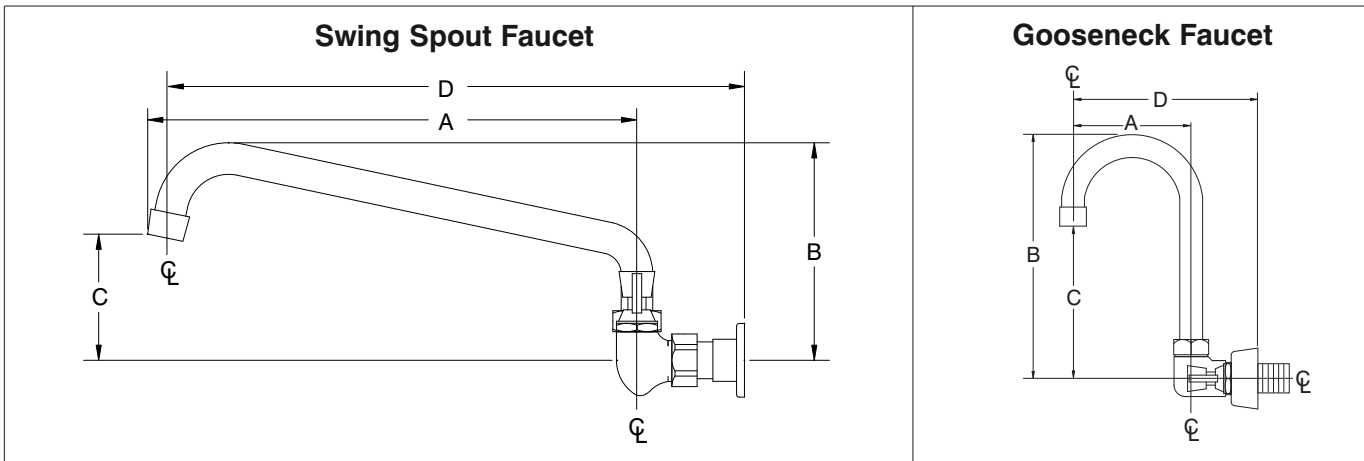

SPLASH MOUNTED FAUCETS

<p>12" Swing Spout</p>  <p>K-1</p>	<p>14" Swing Spout</p>  <p>K-11</p>	<p>3-1/2" Gooseneck</p>  <p>K-59</p>	<p>HEAVY DUTY Gooseneck</p>  <p>K-69</p>
<p>8" Swing Spout</p>  <p>K-101</p>	<p>HEAVY DUTY 14" Swing Spout</p>  <p>K-105</p>	<p>HEAVY DUTY 14" Swing Spout (T&S)</p>  <p>K-111</p>	<p>HEAVY DUTY 12" Swing Spout (T&S)</p>  <p>K-112</p>
<p>HEAVY DUTY Pre-Rinse Faucet (T&S)</p>  <p>K-116</p> <div data-bbox="129 913 324 1018" style="border: 1px solid black; padding: 2px;"> <p>K-114 Replacement Spray Head & Handle</p>  </div>	<p>12" Swing Spout Add-A-Faucet</p>  <p>K-117</p>	<p>16" Swing Spout</p>  <p>K-119</p>	<p>Splash Mount Swivel Gooseneck</p>  <p>K-121</p>
<p>6" Extended Spout</p>  <p>K-123</p> <p>K-206 with Wrist Handles</p>	<p>Eye Wash Attachment</p>  <p>K-170</p>	<p>AC/DC powered Hands-Free Gooseneck</p> <p>AC & Battery Operated!</p>  <p>K-175</p>	<p>HEAVY DUTY Extra Long Faucet</p>  <p>K-211</p>
<p>Service Faucet</p>  <p>K-240</p>	<p>Wrist handle Gooseneck</p>  <p>K-316</p> <p>Wrist Handles Only</p>  <p>K-316-LU</p>	<p>Hands-Free Wand</p>  <p>K-400</p>	<p>HEAVY DUTY Pre-Rinse Faucet</p> <p>DTA-53</p> <div data-bbox="1193 1459 1388 1564" style="border: 1px solid black; padding: 2px;"> <p>K-114 Replacement Spray Head & Handle</p>  </div>
<p>Repair Kit For K-1, K-11, K-101, K-112, K-119 & K-211</p>  <p>Repair Kit can only be used on faucets purchased after 12/03</p> <p>K-00</p>	<p>Faucet Wall Mounting Bracket</p>  <p>K-30</p>	<p>Faucet Mounting Kit K-1, K-11, K-101, K-105, K-112, K-119 & K-211</p>  <p>K-06</p>	

DIMENSIONS and SPECIFICATIONS

TOL ± .125"

ALL DIMENSIONS ARE TYPICAL

SPLASH MOUNTED FAUCETS

Standard Faucet conforms to NSF 61 Standard 9. An optional faucet upgrade is required for compliance to AB 1953 Standards.