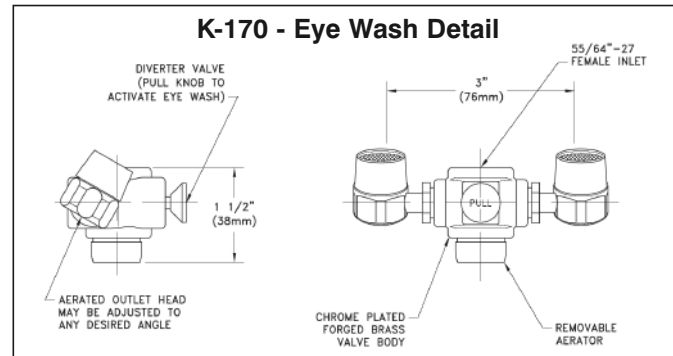

MODEL #	Description	A LENGTH	B HEIGHT	C	D	On Center Dimensions
K-00	Repair Kit For K-1, K-11, K-101, K-119 & 211	N/A	N/A	N/A	N/A	N/A
K-06	Faucet Mt. Kit for K-1, K-11, K-101, K-119 & K-211	N/A	N/A	N/A	N/A	N/A
K-1	12" Swing Spout Faucet	12"	5"	2 1/2"	14"	8" O.C.
K-11	14" Swing Spout Faucet	14"	5 1/2"	3"	16"	8" O.C.
K-59	3 1/2" Gooseneck Faucet	3 1/2"	8"	5"	6"	4" O.C.
K-69	Heavy Duty Gooseneck Faucet	3"	5"	2 3/4"	5 1/2"	4" O.C.
K-101	8" Swing Spout Faucet	8"	4 1/4"	2 1/4"	10"	8" O.C.
K-105	Heavy Duty 14" Swing Spout Faucet	14"	5"	3"	16"	8" O.C.
K-111	Heavy Duty 14" Swing Spout (T&S) Faucet	14"	8 1/4"	5 1/2"	16 1/2"	8" O.C.
K-112	Heavy Duty 12" Swing Spout Faucet	12"	5"	3"	14"	8" O.C.
K-116	Heavy Duty Pre-Rinse (T&S) Faucet	13"	34 1/2"	13 1/2"	15 3/8"	8" O.C.
K-117	Add-A-Faucet with 12" Spout Faucet	12"	N/A	N/A	N/A	N/A
K-119	16" Swing Spout Faucet	16"	6"	4"	18 1/2"	8" O.C.
K-121	Splash Mount Swivel Gooseneck Faucet	3 1/2"	8"	5 1/2"	5 3/4"	Single Hole
K-123	6" Extended Spout Faucet	6"	5"	2 1/2"	8"	4" O.C.
K-170	Eye Wash Attachment (See Above Detail)	N/A	N/A	N/A	N/A	N/A
K-175	Hands Free AC/DC Operated Faucet 6' Cord. INPUT: 100-240VAC 47-6Hz. < 1 Amp Draw. UL LISTED	4 1/2"	7"	3 3/4"	5 1/2"	Single Hole
K-206	6" Extended Spout Faucet with Wrist Handles	6"	5"	2 1/2"	8"	4" O.C.
K-211	Heavy Duty Extra Long Spout Faucet	18"	7 3/4"	5"	21"	8" O.C.
K-240	Service Faucet	6 1/2"	2 1/2"	1 3/8"	9"	8" O.C.
K-316	Wrist Handle Gooseneck Faucet	3 1/2"	8"	5"	6"	4" O.C.
K-400	Hands Free Wand	N/A	N/A	N/A	N/A	N/A
DTA-53	Heavy Duty Pre-Rinse Faucet	15"	34"	5"	15"	8" O.C.

N/A = Not Applicable To Faucet