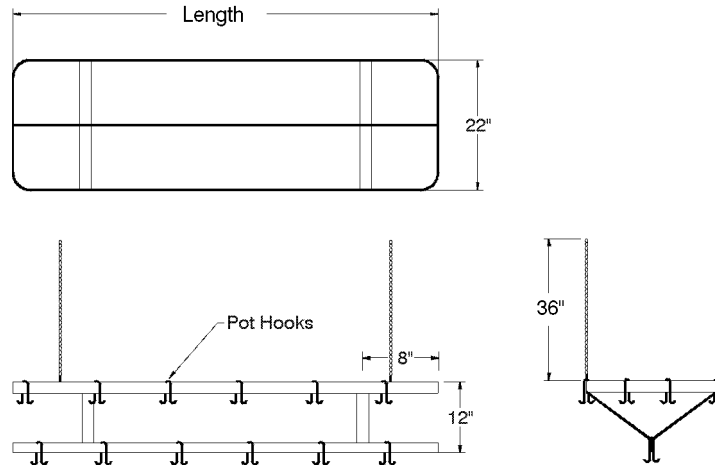

PROFESSIONAL STAINLESS STEEL CEILING MOUNTED POT & UTENSIL RACKS