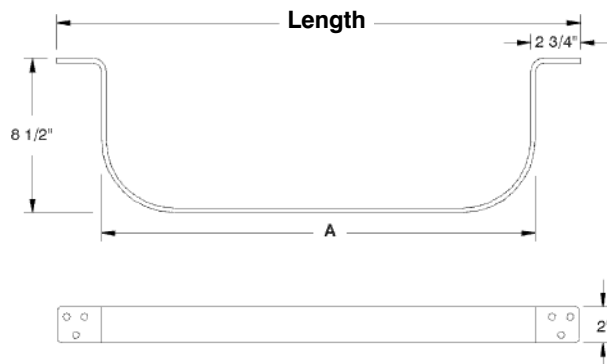

PROFESSIONAL STAINLESS STEEL CEILING MOUNTED POT & UTENSIL RACKS

PROFESSIONAL STAINLESS STEEL WALL MOUNTED POT & UTENSIL RACKS

Double Bar Rack

Single Bar Rack

Toll Free Phone: 866-799-0106 • Toll Free Fax: 866-799-0249