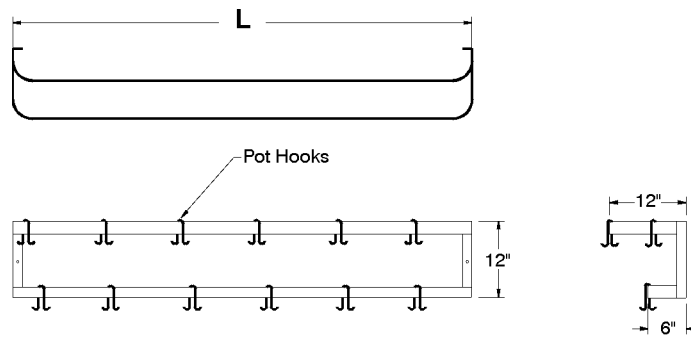

PROFESSIONAL STAINLESS STEEL WALL MOUNTED POT & UTENSIL RACKS

Double Bar Rack