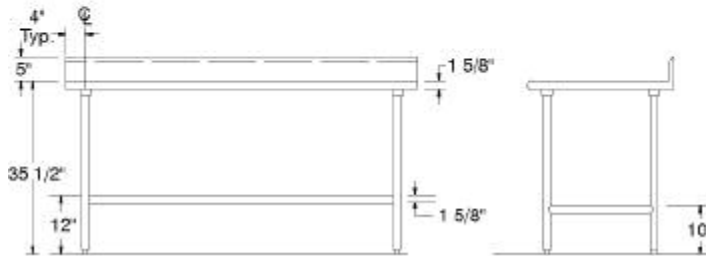

DETAILS and SPECIFICATIONS

ALL DIMENSIONS ARE TYPICAL TOL ± .500"

All Units Shipped Unassembled (KD) for Reduced Shipping Costs.

TKSS & TKLG Series Open Base Style 5" Backsplash

Units 8ft. and larger are furnished with six (6) legs

TKSS-Series: Stainless Steel Legs & Stretchers

L	24" Wide	Wt.	30" Wide	Wt.	36" Wide	Wt.
30"	TKSS-240	49 lbs.	TKSS-300	55 lbs.		
24"	TKSS-242	43 lbs.	TKSS-302	48 lbs.		
36"	TKSS-243	55 lbs.	TKSS-303	62 lbs.	TKSS-363	80 lbs.
48"	TKSS-244	67 lbs.	TKSS-304	75 lbs.	TKSS-364	85 lbs.
60"	TKSS-245	77 lbs.	TKSS-305	89 lbs.	TKSS-365	99 lbs.
72"	TKSS-246	89 lbs.	TKSS-306	97 lbs.	TKSS-366	112 lbs.
84"	TKSS-247	107 lbs.	TKSS-307	118 lbs.	TKSS-367	131 lbs.
96"	TKSS-248	119 lbs.	TKSS-308	131 lbs.	TKSS-368	145 lbs.
108"	TKSS-249	135 lbs.	TKSS-309	150 lbs.	TKSS-369	165 lbs.
120"	TKSS-2410	234 lbs.	TKSS-3010	249 lbs.	TKSS-3610	268 lbs.
132"	TKSS-2411	258 lbs.	TKSS-3011	276 lbs.	TKSS-3611	298 lbs.
144"	TKSS-2412	273 lbs.	TKSS-3012	291 lbs.	TKSS-3612	313 lbs.

TKLG-Series: Galvanized Steel Legs & Stretchers

L	24" Wide	Wt.	30" Wide	Wt.	36" Wide	Wt.
30"	TKLG-240	49 lbs.	TKLG-300	55 lbs.		
24"	TKLG-242	43 lbs.	TKLG-302	48 lbs.		
36"	TKLG-243	55 lbs.	TKLG-303	62 lbs.	TKLG-363	80 lbs.
48"	TKLG-244	67 lbs.	TKLG-304	75 lbs.	TKLG-364	85 lbs.
60"	TKLG-245	77 lbs.	TKLG-305	89 lbs.	TKLG-365	99 lbs.
72"	TKLG-246	89 lbs.	TKLG-306	97 lbs.	TKLG-366	112 lbs.
84"	TKLG-247	107 lbs.	TKLG-307	118 lbs.	TKLG-367	131 lbs.
96"	TKLG-248	119 lbs.	TKLG-308	131 lbs.	TKLG-368	145 lbs.
108"	TKLG-249	135 lbs.	TKLG-309	150 lbs.	TKLG-369	165 lbs.
120"	TKLG-2410	234 lbs.	TKLG-3010	249 lbs.	TKLG-3610	268 lbs.
132"	TKLG-2411	258 lbs.	TKLG-3011	276 lbs.	TKLG-3611	298 lbs.
144"	TKLG-2412	273 lbs.	TKLG-3012	291 lbs.	TKLG-3612	313 lbs.