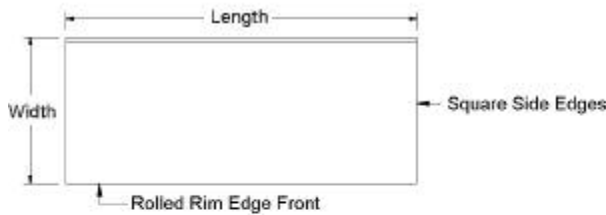

DETAILS and SPECIFICATIONS

ALL DIMENSIONS ARE TYPICAL TOL ± .500"

All Units Shipped Unassembled (KD) for Reduced Shipping Costs.

TKSS & TKLG Series Open Base Style 5" Backsplash

Units 8ft. and larger are furnished with six (6) legs

TKSS-Series: Stainless Steel Legs & Stretchers

L	24" Wide	Wt.	30" Wide	Wt.	36" Wide	Wt.
30"	TKSS-240	49 lbs.	TKSS-300	55 lbs.		
24"	TKSS-242	43 lbs.	TKSS-302	48 lbs.		
36"	TKSS-243	55 lbs.	TKSS-303	62 lbs.	TKSS-363	80 lbs.
48"	TKSS-244	67 lbs.	TKSS-304	75 lbs.	TKSS-364	85 lbs.
60"	TKSS-245	77 lbs.	TKSS-305	89 lbs.	TKSS-365	99 lbs.
72"	TKSS-246	89 lbs.	TKSS-306	97 lbs.	TKSS-366	112 lbs.
84"	TKSS-247	107 lbs.	TKSS-307	118 lbs.	TKSS-367	131 lbs.
96"	TKSS-248	119 lbs.	TKSS-308	131 lbs.	TKSS-368	145 lbs.
108"	TKSS-249	135 lbs.	TKSS-309	150 lbs.	TKSS-369	165 lbs.
120"	TKSS-2410	234 lbs.	TKSS-3010	249 lbs.	TKSS-3610	268 lbs.
132"	TKSS-2411	258 lbs.	TKSS-3011	276 lbs.	TKSS-3611	298 lbs.
144"	TKSS-2412	273 lbs.	TKSS-3012	291 lbs.	TKSS-3612	313 lbs.

TKLG-Series: Galvanized Steel Legs & Stretchers

L	24" Wide	Wt.	30" Wide	Wt.	36" Wide	Wt.
30"	TKLG-240	49 lbs.	TKLG-300	55 lbs.		
24"	TKLG-242	43 lbs.	TKLG-302	48 lbs.		
36"	TKLG-243	55 lbs.	TKLG-303	62 lbs.	TKLG-363	80 lbs.
48"	TKLG-244	67 lbs.	TKLG-304	75 lbs.	TKLG-364	85 lbs.
60"	TKLG-245	77 lbs.	TKLG-305	89 lbs.	TKLG-365	99 lbs.
72"	TKLG-246	89 lbs.	TKLG-306	97 lbs.	TKLG-366	112 lbs.
84"	TKLG-247	107 lbs.	TKLG-307	118 lbs.	TKLG-367	131 lbs.
96"	TKLG-248	119 lbs.	TKLG-308	131 lbs.	TKLG-368	145 lbs.
108"	TKLG-249	135 lbs.	TKLG-309	150 lbs.	TKLG-369	165 lbs.
120"	TKLG-2410	234 lbs.	TKLG-3010	249 lbs.	TKLG-3610	268 lbs.
132"	TKLG-2411	258 lbs.	TKLG-3011	276 lbs.	TKLG-3611	298 lbs.
144"	TKLG-2412	273 lbs.	TKLG-3012	291 lbs.	TKLG-3612	313 lbs.