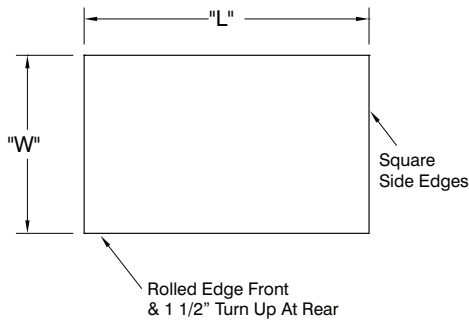

TKMSLAG: Top is furnished with 1 5/8" square bend on sides and 1 5/8" sanitary rolled rim on front with 5" Rear Splash.

Two hat-channels stud welded under tabletop to reinforce and maintain a level work surface.

L	Model #		WT.	Cu. Ft.	Model #		WT.	Cu. Ft.
	FLAT TOP	1 1/2" SPLASH			5" SPLASH			
24" WIDE	24"	TMSLAG-242-X	TFMSLAG-242-X	36 lbs.	4	TKMSLAG-242-X	41 lbs.	6
	30"	TMSLAG-240-X	TFMSLAG-240-X	42 lbs.	4	TKMSLAG-240-X	47 lbs.	6
	36"	TMSLAG-243-X	TFMSLAG-243-X	47 lbs.	4	TKMSLAG-243-X	52 lbs.	6
	48"	TMSLAG-244-X	TFMSLAG-244-X	56 lbs.	6	TKMSLAG-244-X	62 lbs.	8
	60"	TMSLAG-245-X	TFMSLAG-245-X	64 lbs.	7	TKMSLAG-245-X	73 lbs.	10
	72"	TMSLAG-246-X	TFMSLAG-246-X	77 lbs.	8	TKMSLAG-246-X	84 lbs.	12
	84"	TMSLAG-247-X	TFMSLAG-247-X	86 lbs.	10	TKMSLAG-247-X	95 lbs.	14
30" WIDE	96"	TMSLAG-248-X*	TFMSLAG-248-X*	102 lbs.	11	TKMSLAG-248-X*	112 lbs.	16
	24"	TMSLAG-302-X	TFMSLAG-302-X	43 lbs.	5	TKMSLAG-302-X	47 lbs.	8
	30"	TMSLAG-300-X	TFMSLAG-300-X	53 lbs.	5	TKMSLAG-300-X	55 lbs.	8
	36"	TMSLAG-303-X	TFMSLAG-303-X	57 lbs.	5	TKMSLAG-303-X	62 lbs.	8
	48"	TMSLAG-304-X	TFMSLAG-304-X	69 lbs.	7	TKMSLAG-304-X	75 lbs.	10
	60"	TMSLAG-305-X	TFMSLAG-305-X	82 lbs.	8	TKMSLAG-305-X	89 lbs.	13
	72"	TMSLAG-306-X	TFMSLAG-306-X	94 lbs.	10	TKMSLAG-306-X	101 lbs.	15
	84"	TMSLAG-307-X	TFMSLAG-307-X	107 lbs.	12	TKMSLAG-307-X	115 lbs.	18
	96"	TMSLAG-308-X*	TFMSLAG-308-X*	126 lbs.	13	TKMSLAG-308-X*	136 lbs.	20

*All 8 ft. Tables Provided With 6 Legs

DETAILS and SPECIFICATIONS

TOL ± .500"

ALL DIMENSIONS ARE TYPICAL

TMSLAG SERIES - Flat Top

TFMSLAG SERIES - 1 1/2" Backsplash

TKMSLAG SERIES - 5" Backsplash