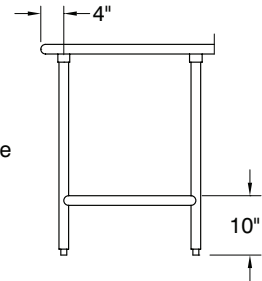

Gussets welded to support hat channels.

MATERIAL:

TOP: 16 gauge stainless steel type "304" series.

LEGS: 1 5/8" diameter tubular Stainless steel.
Stainless steel gussets. 1" adjustable stainless steel bullet feet.

L	Model #		WT.	Cu. Ft.	Model #		WT.	Cu. Ft.
	FLAT TOP	1 1/2" SPLASH			5" SPLASH			
24" WIDE	24"	TMSLAG-242-X	TFMSLAG-242-X	36 lbs.	4	TKMSLAG-242-X	41 lbs.	6
	30"	TMSLAG-240-X	TFMSLAG-240-X	42 lbs.	4	TKMSLAG-240-X	47 lbs.	6
	36"	TMSLAG-243-X	TFMSLAG-243-X	47 lbs.	4	TKMSLAG-243-X	52 lbs.	6
	48"	TMSLAG-244-X	TFMSLAG-244-X	56 lbs.	6	TKMSLAG-244-X	62 lbs.	8
	60"	TMSLAG-245-X	TFMSLAG-245-X	64 lbs.	7	TKMSLAG-245-X	73 lbs.	10
	72"	TMSLAG-246-X	TFMSLAG-246-X	77 lbs.	8	TKMSLAG-246-X	84 lbs.	12
	84"	TMSLAG-247-X	TFMSLAG-247-X	86 lbs.	10	TKMSLAG-247-X	95 lbs.	14
30" WIDE	96"	TMSLAG-248-X*	TFMSLAG-248-X*	102 lbs.	11	TKMSLAG-248-X*	112 lbs.	16
	24"	TMSLAG-302-X	TFMSLAG-302-X	43 lbs.	5	TKMSLAG-302-X	47 lbs.	8
	30"	TMSLAG-300-X	TFMSLAG-300-X	53 lbs.	5	TKMSLAG-300-X	55 lbs.	8
	36"	TMSLAG-303-X	TFMSLAG-303-X	57 lbs.	5	TKMSLAG-303-X	62 lbs.	8
	48"	TMSLAG-304-X	TFMSLAG-304-X	69 lbs.	7	TKMSLAG-304-X	75 lbs.	10
	60"	TMSLAG-305-X	TFMSLAG-305-X	82 lbs.	8	TKMSLAG-305-X	89 lbs.	13
	72"	TMSLAG-306-X	TFMSLAG-306-X	94 lbs.	10	TKMSLAG-306-X	101 lbs.	15
	84"	TMSLAG-307-X	TFMSLAG-307-X	107 lbs.	12	TKMSLAG-307-X	115 lbs.	18
	96"	TMSLAG-308-X*	TFMSLAG-308-X*	126 lbs.	13	TKMSLAG-308-X*	136 lbs.	20

*All 8 ft. Tables Provided With 6 Legs

DETAILS and SPECIFICATIONS

TOL ± .500"

ALL DIMENSIONS ARE TYPICAL

TMSLAG SERIES - Flat Top

TFMSLAG SERIES - 1 1/2" Backsplash

TKMSLAG SERIES - 5" Backsplash