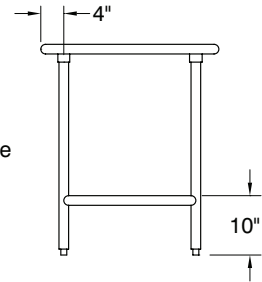

Gussets welded to support hat channels.

MATERIAL:

TOP: 16 gauge stainless steel type "304" series.

LEGS: 1 5/8" diameter tubular Stainless steel.
Stainless steel gussets. 1" adjustable stainless steel bullet feet.

L	Model #		WT.	Cu. Ft.	Model #		WT.	Cu. Ft.
	FLAT TOP	1 1/2" SPLASH			5" SPLASH			
24" WIDE	24"	TMSLAG-242-X	TFMSLAG-242-X	36 lbs.	4	TKMSLAG-242-X	41 lbs.	6
	30"	TMSLAG-240-X	TFMSLAG-240-X	42 lbs.	4	TKMSLAG-240-X	47 lbs.	6
	36"	TMSLAG-243-X	TFMSLAG-243-X	47 lbs.	4	TKMSLAG-243-X	52 lbs.	6
	48"	TMSLAG-244-X	TFMSLAG-244-X	56 lbs.	6	TKMSLAG-244-X	62 lbs.	8
	60"	TMSLAG-245-X	TFMSLAG-245-X	64 lbs.	7	TKMSLAG-245-X	73 lbs.	10
	72"	TMSLAG-246-X	TFMSLAG-246-X	77 lbs.	8	TKMSLAG-246-X	84 lbs.	12
	84"	TMSLAG-247-X	TFMSLAG-247-X	86 lbs.	10	TKMSLAG-247-X	95 lbs.	14
30" WIDE	96"	TMSLAG-248-X*	TFMSLAG-248-X*	102 lbs.	11	TKMSLAG-248-X*	112 lbs.	16
	24"	TMSLAG-302-X	TFMSLAG-302-X	43 lbs.	5	TKMSLAG-302-X	47 lbs.	8
	30"	TMSLAG-300-X	TFMSLAG-300-X	53 lbs.	5	TKMSLAG-300-X	55 lbs.	8
	36"	TMSLAG-303-X	TFMSLAG-303-X	57 lbs.	5	TKMSLAG-303-X	62 lbs.	8
	48"	TMSLAG-304-X	TFMSLAG-304-X	69 lbs.	7	TKMSLAG-304-X	75 lbs.	10
	60"	TMSLAG-305-X	TFMSLAG-305-X	82 lbs.	8	TKMSLAG-305-X	89 lbs.	13
	72"	TMSLAG-306-X	TFMSLAG-306-X	94 lbs.	10	TKMSLAG-306-X	101 lbs.	15
	84"	TMSLAG-307-X	TFMSLAG-307-X	107 lbs.	12	TKMSLAG-307-X	115 lbs.	18
	96"	TMSLAG-308-X*	TFMSLAG-308-X*	126 lbs.	13	TKMSLAG-308-X*	136 lbs.	20

*All 8 ft. Tables Provided With 6 Legs

DETAILS and SPECIFICATIONS

TOL ± .500"

ALL DIMENSIONS ARE TYPICAL

TMSLAG SERIES - Flat Top

TFMSLAG SERIES - 1 1/2" Backsplash

TKMSLAG SERIES - 5" Backsplash