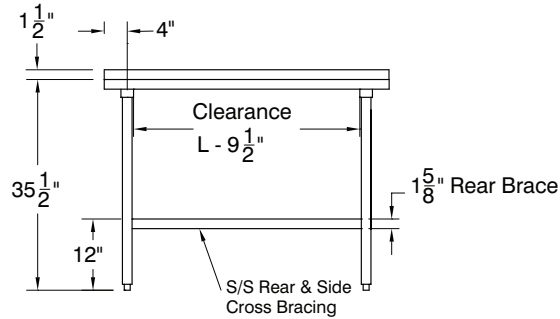

Gussets welded to support hat channels.

MATERIAL:

TOP: 16 gauge stainless steel type "304" series.

LEGS: 1 5/8" diameter tubular Stainless steel.
Stainless steel gussets. 1" adjustable stainless steel bullet feet.

L	Model #		WT.	Cu. Ft.	Model #		WT.	Cu. Ft.
	FLAT TOP	1 1/2" SPLASH			5" SPLASH			
24" WIDE	24"	TMSLAG-242-X	TFMSLAG-242-X	36 lbs.	4	TKMSLAG-242-X	41 lbs.	6
	30"	TMSLAG-240-X	TFMSLAG-240-X	42 lbs.	4	TKMSLAG-240-X	47 lbs.	6
	36"	TMSLAG-243-X	TFMSLAG-243-X	47 lbs.	4	TKMSLAG-243-X	52 lbs.	6
	48"	TMSLAG-244-X	TFMSLAG-244-X	56 lbs.	6	TKMSLAG-244-X	62 lbs.	8
	60"	TMSLAG-245-X	TFMSLAG-245-X	64 lbs.	7	TKMSLAG-245-X	73 lbs.	10
	72"	TMSLAG-246-X	TFMSLAG-246-X	77 lbs.	8	TKMSLAG-246-X	84 lbs.	12
	84"	TMSLAG-247-X	TFMSLAG-247-X	86 lbs.	10	TKMSLAG-247-X	95 lbs.	14
30" WIDE	96"	TMSLAG-248-X*	TFMSLAG-248-X*	102 lbs.	11	TKMSLAG-248-X*	112 lbs.	16
	24"	TMSLAG-302-X	TFMSLAG-302-X	43 lbs.	5	TKMSLAG-302-X	47 lbs.	8
	30"	TMSLAG-300-X	TFMSLAG-300-X	53 lbs.	5	TKMSLAG-300-X	55 lbs.	8
	36"	TMSLAG-303-X	TFMSLAG-303-X	57 lbs.	5	TKMSLAG-303-X	62 lbs.	8
	48"	TMSLAG-304-X	TFMSLAG-304-X	69 lbs.	7	TKMSLAG-304-X	75 lbs.	10
	60"	TMSLAG-305-X	TFMSLAG-305-X	82 lbs.	8	TKMSLAG-305-X	89 lbs.	13
	72"	TMSLAG-306-X	TFMSLAG-306-X	94 lbs.	10	TKMSLAG-306-X	101 lbs.	15
	84"	TMSLAG-307-X	TFMSLAG-307-X	107 lbs.	12	TKMSLAG-307-X	115 lbs.	18
	96"	TMSLAG-308-X*	TFMSLAG-308-X*	126 lbs.	13	TKMSLAG-308-X*	136 lbs.	20

*All 8 ft. Tables Provided With 6 Legs

DETAILS and SPECIFICATIONS

TOL ± .500"

ALL DIMENSIONS ARE TYPICAL

TMSLAG SERIES - Flat Top

TFMSLAG SERIES - 1 1/2" Backsplash

TKMSLAG SERIES - 5" Backsplash