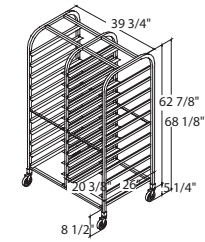

### FEATURING

- Aluminum frame tubes
- Rounded on top, will not rip rack covers (easier to fit rack covers) (1)
- Stronger for heavier loads (will not bend or break)
- Doyon's exclusive shelves, include an extrusion of aluminum (pans slide more easily) (2)
- Racks come knocked down in a carton box (easier storage) or welded
- Top quality 5" non-marking rubber casters (3)
- Cross bars threaded with heavy duty bolts (racks will hold steady) (4)

### OPTIONAL

- Welded racks available
- Heavy duty rack covers (5)
- Custom made racks (double, smaller, side load, welded, etc.), please contact factory

MODEL	SHELF SPACING	PAN SIZE	PANS	Finish
1811	5" (127 mm)	18" X 26" (457 mm x 660 mm)	11	Aluminum
1811B	5" (127 mm)	Tote Box	11	Aluminum
1818	3" (76 mm)	18" X 26" (457 mm x 660 mm)	18	Aluminum
18268	3 1/16" (78 mm)	18" X 26" (457 mm x 660 mm)	8	Aluminum
218TX2	3 1/4" (83 mm)	18" X 26" (457 mm x 660 mm)	18	Aluminum
1811X2	5" (127 mm)	18" X 26" (457 mm x 660 mm)	22	Aluminum
1818X2	3" (76 mm)	18" X 26" (457 mm x 660 mm)	36	Aluminum
1811SL	5" (127 mm)	18" X 26" (457 mm x 660 mm)	11	Aluminum
1818SL	3" (76 mm)	18" X 26" (457 mm x 660 mm)	18	Aluminum
182610	3" (76 mm)	18" X 26" (457 mm x 660 mm)	10	Aluminum
18267	5 3/4" (146 mm)	18" X 26" (457 mm x 660 mm)	6 + 1	Aluminum
152110	3 7/16" (87 mm)	15" X 21" (381 mm x 533 mm)	10	Aluminum
1811SS	5 1/4" (133 mm)	18" X 26" (457 mm x 660 mm)	11	Stainless steel
1809SS	6 7/16" (164 mm)	18" X 26" (457 mm x 660 mm)	9	Stainless steel
1818SS	3 3/16" (81 mm)	18" X 26" (457 mm x 660 mm)	18	Stainless steel

1811 &amp; 1818

182610

1811X2 &amp; 1818X2

18268

1811SL &amp; 1818SL

18267

152110

218T