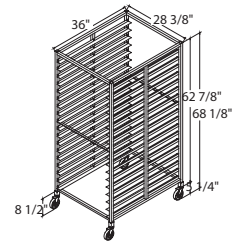

218T

1809SS, 1811SS & 1818SS