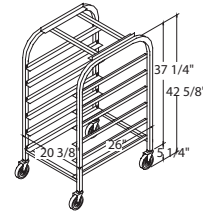

### OPTIONAL

- Welded racks available
- Heavy duty rack covers (5)
- Custom made racks (double, smaller, side load, welded, etc.), please contact factory

MODEL	SHELF SPACING	PAN SIZE	PANS	Finish
1811	5" (127 mm)	18" X 26" (457 mm x 660 mm)	11	Aluminum
1811B	5" (127 mm)	Tote Box	11	Aluminum
1818	3" (76 mm)	18" X 26" (457 mm x 660 mm)	18	Aluminum
18268	3 1/16" (78 mm)	18" X 26" (457 mm x 660 mm)	8	Aluminum
218TX2	3 1/4" (83 mm)	18" X 26" (457 mm x 660 mm)	18	Aluminum
1811X2	5" (127 mm)	18" X 26" (457 mm x 660 mm)	22	Aluminum
1818X2	3" (76 mm)	18" X 26" (457 mm x 660 mm)	36	Aluminum
1811SL	5" (127 mm)	18" X 26" (457 mm x 660 mm)	11	Aluminum
1818SL	3" (76 mm)	18" X 26" (457 mm x 660 mm)	18	Aluminum
182610	3" (76 mm)	18" X 26" (457 mm x 660 mm)	10	Aluminum
18267	5 3/4" (146 mm)	18" X 26" (457 mm x 660 mm)	6 + 1	Aluminum
152110	3 7/16" (87 mm)	15" X 21" (381 mm x 533 mm)	10	Aluminum
1811SS	5 1/4" (133 mm)	18" X 26" (457 mm x 660 mm)	11	Stainless steel
1809SS	6 7/16" (164 mm)	18" X 26" (457 mm x 660 mm)	9	Stainless steel
1818SS	3 3/16" (81 mm)	18" X 26" (457 mm x 660 mm)	18	Stainless steel

1811 &amp; 1818

182610

1811X2 &amp; 1818X2

18268

1811SL &amp; 1818SL

18267

152110

218T