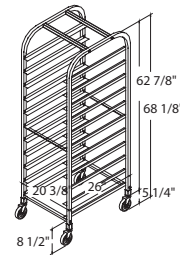

MODEL	SHELF SPACING	PAN SIZE	PANS	Finish
1811	5" (127 mm)	18" X 26" (457 mm x 660 mm)	11	Aluminum
1811B	5" (127 mm)	Tote Box	11	Aluminum
1818	3" (76 mm)	18" X 26" (457 mm x 660 mm)	18	Aluminum
18268	3 1/16" (78 mm)	18" X 26" (457 mm x 660 mm)	8	Aluminum
218TX2	3 1/4" (83 mm)	18" X 26" (457 mm x 660 mm)	18	Aluminum
1811X2	5" (127 mm)	18" X 26" (457 mm x 660 mm)	22	Aluminum
1818X2	3" (76 mm)	18" X 26" (457 mm x 660 mm)	36	Aluminum
1811SL	5" (127 mm)	18" X 26" (457 mm x 660 mm)	11	Aluminum
1818SL	3" (76 mm)	18" X 26" (457 mm x 660 mm)	18	Aluminum
182610	3" (76 mm)	18" X 26" (457 mm x 660 mm)	10	Aluminum
18267	5 3/4" (146 mm)	18" X 26" (457 mm x 660 mm)	6 + 1	Aluminum
152110	3 7/16" (87 mm)	15" X 21" (381 mm x 533 mm)	10	Aluminum
1811SS	5 1/4" (133 mm)	18" X 26" (457 mm x 660 mm)	11	Stainless steel
1809SS	6 7/16" (164 mm)	18" X 26" (457 mm x 660 mm)	9	Stainless steel
1818SS	3 3/16" (81 mm)	18" X 26" (457 mm x 660 mm)	18	Stainless steel

1811 & 1818

182610