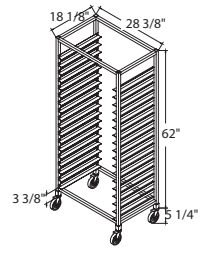

### OPTIONAL

- Welded racks available
- Heavy duty rack covers (5)
- Custom made racks (double, smaller, side load, welded, etc.), please contact factory

MODEL	SHELF SPACING	PAN SIZE	PANS	Finish
1811	5" (127 mm)	18" X 26" (457 mm x 660 mm)	11	Aluminum
1811B	5" (127 mm)	Tote Box	11	Aluminum
1818	3" (76 mm)	18" X 26" (457 mm x 660 mm)	18	Aluminum
18268	3 1/16" (78 mm)	18" X 26" (457 mm x 660 mm)	8	Aluminum
218TX2	3 1/4" (83 mm)	18" X 26" (457 mm x 660 mm)	18	Aluminum
1811X2	5" (127 mm)	18" X 26" (457 mm x 660 mm)	22	Aluminum
1818X2	3" (76 mm)	18" X 26" (457 mm x 660 mm)	36	Aluminum
1811SL	5" (127 mm)	18" X 26" (457 mm x 660 mm)	11	Aluminum
1818SL	3" (76 mm)	18" X 26" (457 mm x 660 mm)	18	Aluminum
182610	3" (76 mm)	18" X 26" (457 mm x 660 mm)	10	Aluminum
18267	5 3/4" (146 mm)	18" X 26" (457 mm x 660 mm)	6 + 1	Aluminum
152110	3 7/16" (87 mm)	15" X 21" (381 mm x 533 mm)	10	Aluminum
1811SS	5 1/4" (133 mm)	18" X 26" (457 mm x 660 mm)	11	Stainless steel
1809SS	6 7/16" (164 mm)	18" X 26" (457 mm x 660 mm)	9	Stainless steel
1818SS	3 3/16" (81 mm)	18" X 26" (457 mm x 660 mm)	18	Stainless steel

1811 &amp; 1818

182610

1811X2 &amp; 1818X2

18268

1811SL &amp; 1818SL

18267

152110

218T