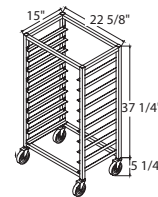

### OPTIONAL

- Welded racks available
- Heavy duty rack covers (5)
- Custom made racks (double, smaller, side load, welded, etc.), please contact factory

MODEL	SHELF SPACING	PAN SIZE	PANS	Finish
1811	5" (127 mm)	18" X 26" (457 mm x 660 mm)	11	Aluminum
1811B	5" (127 mm)	Tote Box	11	Aluminum
1818	3" (76 mm)	18" X 26" (457 mm x 660 mm)	18	Aluminum
18268	3 1/16" (78 mm)	18" X 26" (457 mm x 660 mm)	8	Aluminum
218TX2	3 1/4" (83 mm)	18" X 26" (457 mm x 660 mm)	18	Aluminum
1811X2	5" (127 mm)	18" X 26" (457 mm x 660 mm)	22	Aluminum
1818X2	3" (76 mm)	18" X 26" (457 mm x 660 mm)	36	Aluminum
1811SL	5" (127 mm)	18" X 26" (457 mm x 660 mm)	11	Aluminum
1818SL	3" (76 mm)	18" X 26" (457 mm x 660 mm)	18	Aluminum
182610	3" (76 mm)	18" X 26" (457 mm x 660 mm)	10	Aluminum
18267	5 3/4" (146 mm)	18" X 26" (457 mm x 660 mm)	6 + 1	Aluminum
152110	3 7/16" (87 mm)	15" X 21" (381 mm x 533 mm)	10	Aluminum
1811SS	5 1/4" (133 mm)	18" X 26" (457 mm x 660 mm)	11	Stainless steel
1809SS	6 7/16" (164 mm)	18" X 26" (457 mm x 660 mm)	9	Stainless steel
1818SS	3 3/16" (81 mm)	18" X 26" (457 mm x 660 mm)	18	Stainless steel

1811 &amp; 1818

182610

1811X2 &amp; 1818X2

18268

1811SL &amp; 1818SL

18267

152110

218T