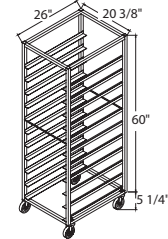

1809SS, 1811SS & 1818SS