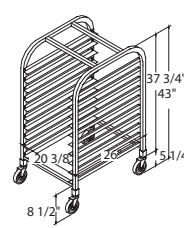

### OPTIONAL

- Welded racks available
- Heavy duty rack covers (5)
- Custom made racks (double, smaller, side load, welded, etc.), please contact factory

MODEL	SHELF SPACING	PAN SIZE	PANS	Finish
1811	5" (127 mm)	18" X 26" (457 mm x 660 mm)	11	Aluminum
1811B	5" (127 mm)	Tote Box	11	Aluminum
1818	3" (76 mm)	18" X 26" (457 mm x 660 mm)	18	Aluminum
18268	3 1/16" (78 mm)	18" X 26" (457 mm x 660 mm)	8	Aluminum
218TX2	3 1/4" (83 mm)	18" X 26" (457 mm x 660 mm)	18	Aluminum
1811X2	5" (127 mm)	18" X 26" (457 mm x 660 mm)	22	Aluminum
1818X2	3" (76 mm)	18" X 26" (457 mm x 660 mm)	36	Aluminum
1811SL	5" (127 mm)	18" X 26" (457 mm x 660 mm)	11	Aluminum
1818SL	3" (76 mm)	18" X 26" (457 mm x 660 mm)	18	Aluminum
182610	3" (76 mm)	18" X 26" (457 mm x 660 mm)	10	Aluminum
18267	5 3/4" (146 mm)	18" X 26" (457 mm x 660 mm)	6 + 1	Aluminum
152110	3 7/16" (87 mm)	15" X 21" (381 mm x 533 mm)	10	Aluminum
1811SS	5 1/4" (133 mm)	18" X 26" (457 mm x 660 mm)	11	Stainless steel
1809SS	6 7/16" (164 mm)	18" X 26" (457 mm x 660 mm)	9	Stainless steel
1818SS	3 3/16" (81 mm)	18" X 26" (457 mm x 660 mm)	18	Stainless steel

1811 &amp; 1818

182610

1811X2 &amp; 1818X2

18268

1811SL &amp; 1818SL

18267

152110

218T