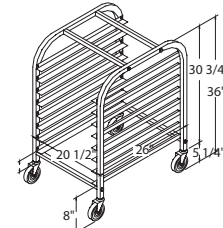

### OPTIONAL

- Welded racks available
- Heavy duty rack covers (5)
- Custom made racks (double, smaller, side load, welded, etc.), please contact factory

MODEL	SHELF SPACING	PAN SIZE	PANS	Finish
1811	5" (127 mm)	18" X 26" (457 mm x 660 mm)	11	Aluminum
1811B	5" (127 mm)	Tote Box	11	Aluminum
1818	3" (76 mm)	18" X 26" (457 mm x 660 mm)	18	Aluminum
18268	3 1/16" (78 mm)	18" X 26" (457 mm x 660 mm)	8	Aluminum
218TX2	3 1/4" (83 mm)	18" X 26" (457 mm x 660 mm)	18	Aluminum
1811X2	5" (127 mm)	18" X 26" (457 mm x 660 mm)	22	Aluminum
1818X2	3" (76 mm)	18" X 26" (457 mm x 660 mm)	36	Aluminum
1811SL	5" (127 mm)	18" X 26" (457 mm x 660 mm)	11	Aluminum
1818SL	3" (76 mm)	18" X 26" (457 mm x 660 mm)	18	Aluminum
182610	3" (76 mm)	18" X 26" (457 mm x 660 mm)	10	Aluminum
18267	5 3/4" (146 mm)	18" X 26" (457 mm x 660 mm)	6 + 1	Aluminum
152110	3 7/16" (87 mm)	15" X 21" (381 mm x 533 mm)	10	Aluminum
1811SS	5 1/4" (133 mm)	18" X 26" (457 mm x 660 mm)	11	Stainless steel
1809SS	6 7/16" (164 mm)	18" X 26" (457 mm x 660 mm)	9	Stainless steel
1818SS	3 3/16" (81 mm)	18" X 26" (457 mm x 660 mm)	18	Stainless steel

1811 &amp; 1818

182610

1811X2 &amp; 1818X2

18268

1811SL &amp; 1818SL

18267

152110

218T