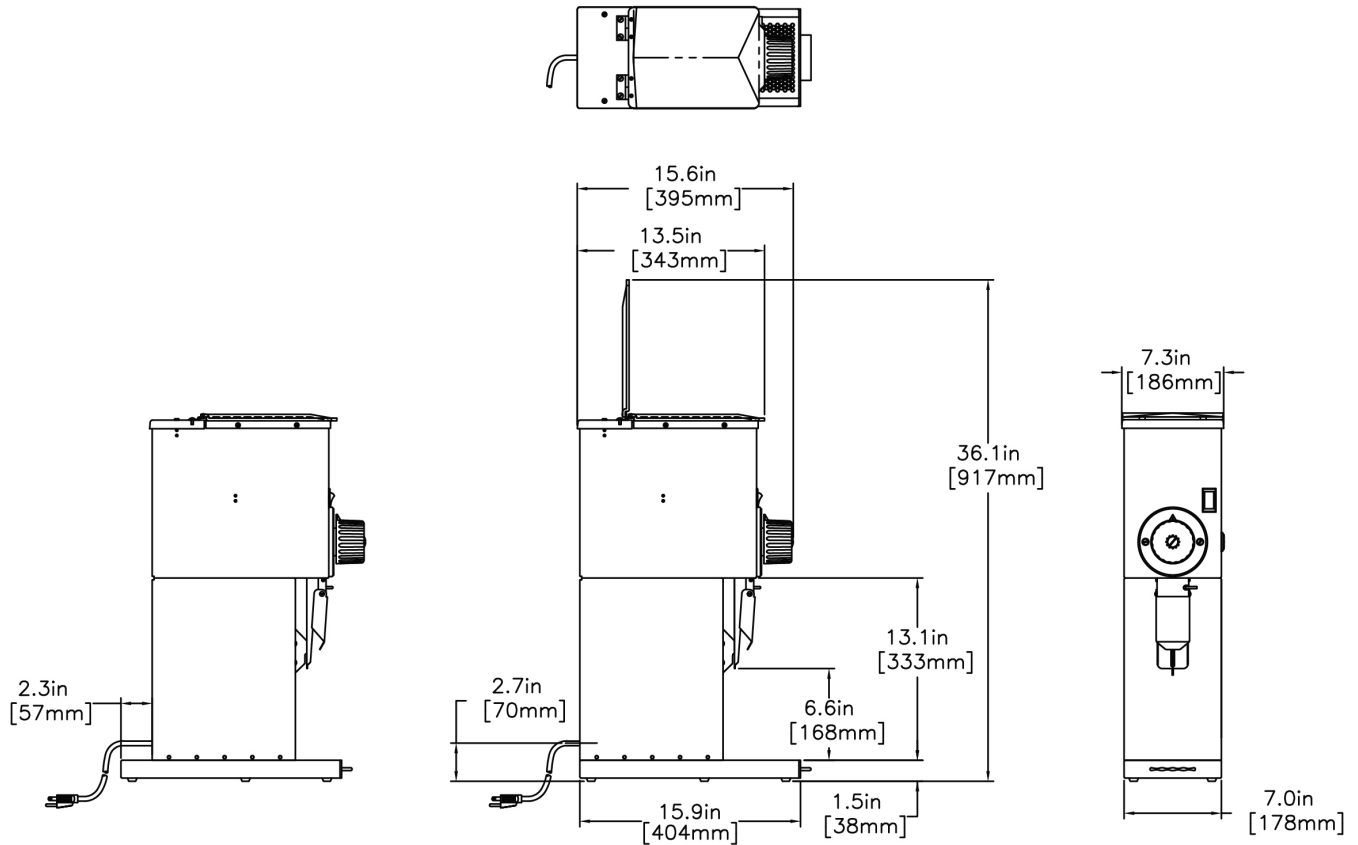

 Servers and airpots sold separately

Agency:

Specifications

Product #: 22102.0001

Finish: Red

Hoppers: One

Hopper Capacity: 2.00 lbs (0.907 kgs)

Additional Features

Created on:
02/16/2017

	Unit			Shipping				
	Width	Height	Depth	Width	Height	Depth	Weight	Volume
English	7.3 in.	26.5 in.	16.0 in.	-	-	-	56.300 lbs	4.472 ft ³
Metric	18.5 cm	67.3 cm	40.6 cm	-	-	-	25.538 kgs	0.127 m ³