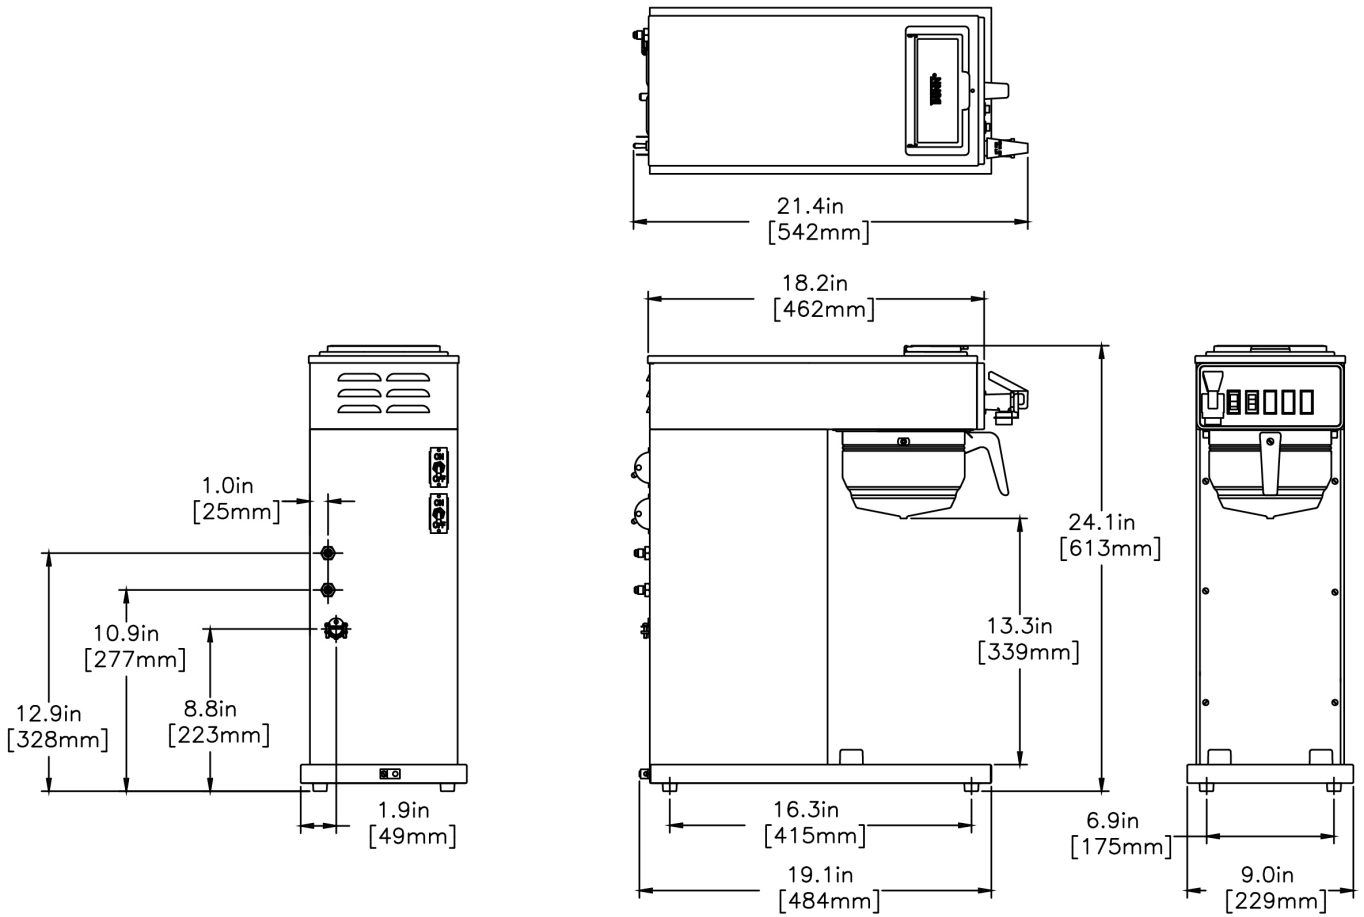

CWTF35-APS w/ Gourmet Funnel

24.1" x 21.4" x 9.0"
(61.2cm x 54.4cm x 22.9cm)

- Models are space saving 9" wide (22.9cm)
- All stainless steel construction
- Hot water faucet and pourover feature
- SplashGard® funnel deflects hot liquids away from the hand
- Accommodates 1.9 to 3L airpots
- Airpots are easily transported to remote meeting rooms, breakfast bars, etc

Created on:
09/15/2017

	Unit			Shipping				
	Width	Height	Depth	Width	Height	Depth	Weight	Volume
English	9.0 in.	24.1 in.	21.4 in.	11.9 in.	29.0 in.	25.8 in.	38.550 lbs	4.581 ft ³
Metric	22.9 cm	61.2 cm	54.4 cm	30.2 cm	73.7 cm	65.5 cm	17.486 kgs	0.130 m ³