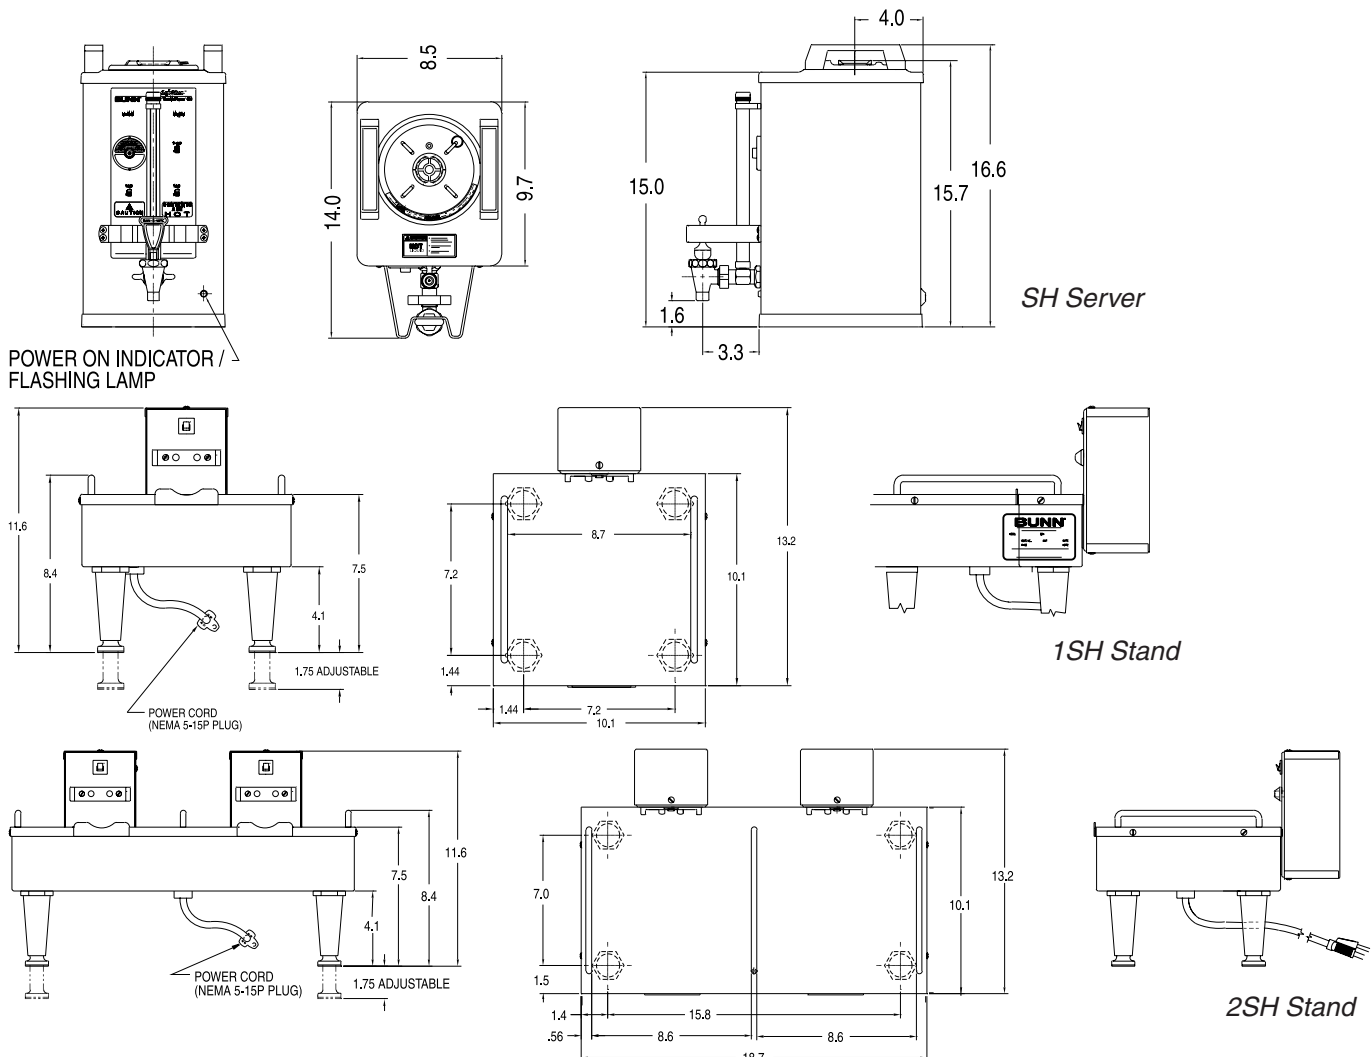

Dimensions & Specifications

Model	Product #	Volts	Amps	Total Watts	Description	Cubic Measure	Shipping Weight	Cord Attached
1SH Stand	27825.0000	120	.8	90	1 SH Server	1.2 ft³	13 lbs.	Yes
1SH Stand*	27825.0003	120	.8	90	1 SH Server 4" adj legs	1.2 ft³	13 lbs.	Yes
2SH Stand	27875.0000	120	1.5	180	2 SH Servers	2.1 ft³	22 lbs.	Yes
2SH Stand*	27875.0003	120	1.5	180	2 SH Servers	2.1 ft³	22 lbs.	Yes
SH Server	27850.0001	n/a	n/a	n/a	1.5 Gal	2.4 ft³	17 lbs.	No
SH Server*	27850.0004	n/a	n/a	n/a	1.5 Gal, 30 min.	2.4 ft³	18 lbs.	No
SH Server	27850.0006	n/a	n/a	n/a	1.5 Gal, 45 min.	2.4 ft³	17 lbs.	No
SH Server*	27850.0008	n/a	n/a	n/a	1.5 Gal, 60 min.	2.4 ft³	17 lbs.	No
SH Server†	27850.0009	n/a	n/a	n/a	1.5 Gal, adj. timer	2.2 ft³	17 lbs.	No
SH Server	27850.0016	n/a	n/a	n/a	1.5 Gal, 240 min.	2.4 ft³	17 lbs.	No
SH Server*	27850.0022	n/a	n/a	n/a	1.5 Gal, 120 min.	2.4 ft³	17 lbs.	No

* Models have black decor.

† Model has auto shut off feature

Electrical: 2-wires plus ground service rated 120V, single phase, 60Hz.

Bunn-O-Matic® Corporation - 1400 Stevenson Drive Springfield, Illinois 62703 • 800-637-8606 • 217-529-6601 • Fax 217-529-6644 • www.bunn.com

BUNN® practices continuous product research and improvement. We reserve the right to change specifications and product design without notice. Such revisions do not entitle the buyer to corresponding changes, improvements, additions or replacements for previously purchased equipment.

All dimensions shown in inches.

02/14 © Bunn-O-Matic Corporation