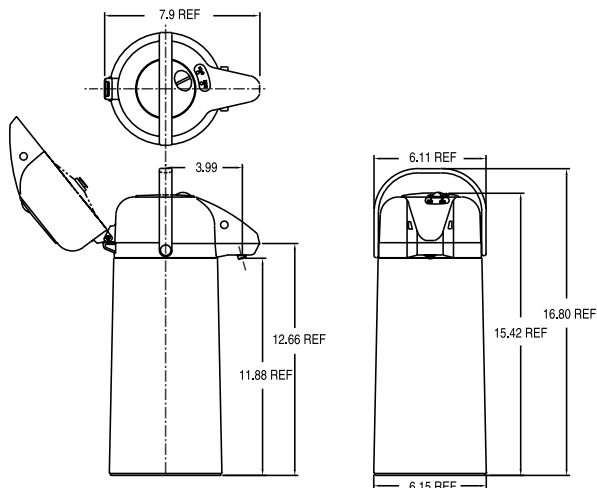

2.5 liter Push-Button Airpot