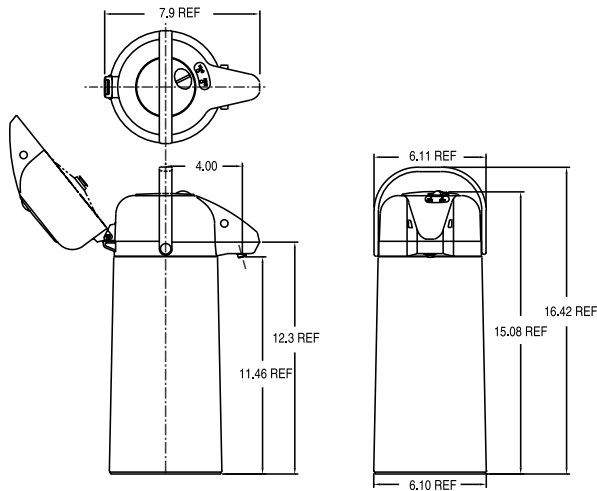

Dimensions & Specifications

Model	Product #	Capacity	Quantity	Cu. Ft.	Shipping Weight
2.2 liter Push-Button Airpot	28696.0002	2.2 liters (74 oz.)	single unit	1.2	4.5 lbs. (2.1 kg)
2.2 liter Push-Button Airpot	28696.0000	2.2 liters (74 oz.)	6 units to a case	2.9	24 lbs. (10.9 kg)
2.5 liter Push-Button Airpot	13041.0001	2.5 liters (84 oz.)	single unit	1.2	5 lbs. (2.3 kg)
2.5 liter Push-Button Airpot	13041.0101	2.5 liters (84 oz.)	6 units to a case	2.9	25 lbs. (11.4 kg)
2.5 liter Lever-Action Airpot*	32125.0000	2.5 liters (84 oz.)	single unit	1.2	5.3 lbs. (2.4 kg)
2.5 liter Lever-Action Airpot*	32125.0100	2.5 liters (84 oz.)	6 units to a case	2.9	32 lbs. (14.6 kg)
3.0 liter Lever-Action Airpot*	32130.0000	3.0 liters (102 oz.)	single unit	1.2	5.6 lbs. (2.6 kg)
3.0 liter Lever-Action Airpot*	32130.0100	3.0 liters (102 oz.)	6 units to a case	2.9	35 lbs. (15.9 kg)

*Note: Stainless Steel Liner

2.2 liter Push-Button Airpot