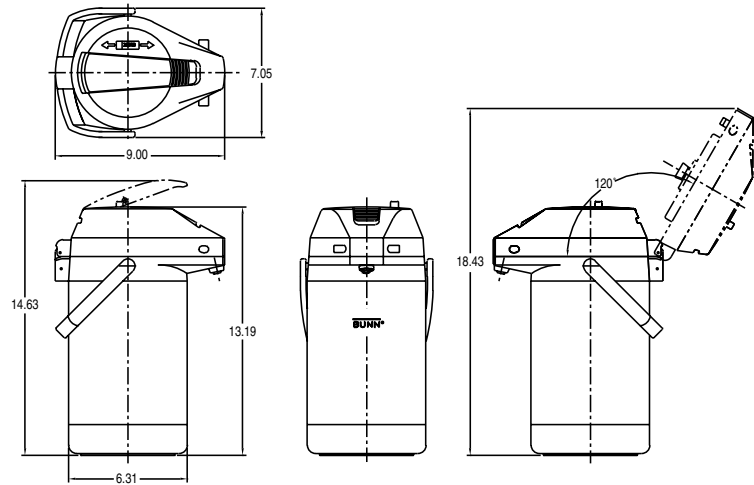

2.5 liter Lever-Action Airpot