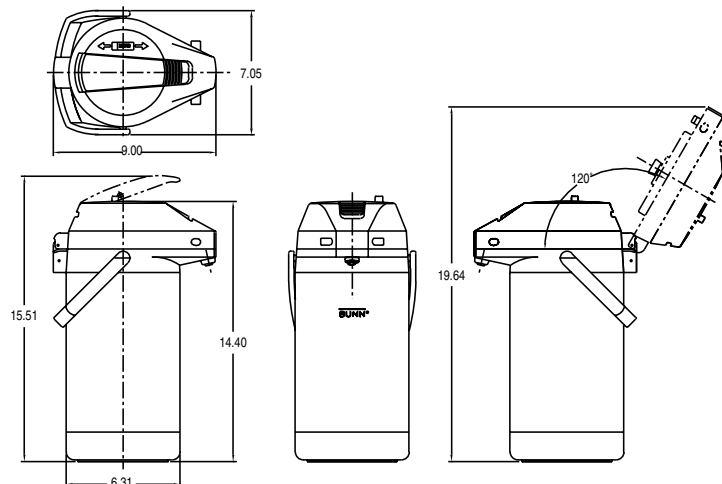

\*Note: Stainless Steel Liner

*2.2 liter Push-Button Airpot*

*2.5 liter Lever-Action Airpot*

*2.5 liter Push-Button Airpot*

*3.0 liter Lever-Action Airpot*