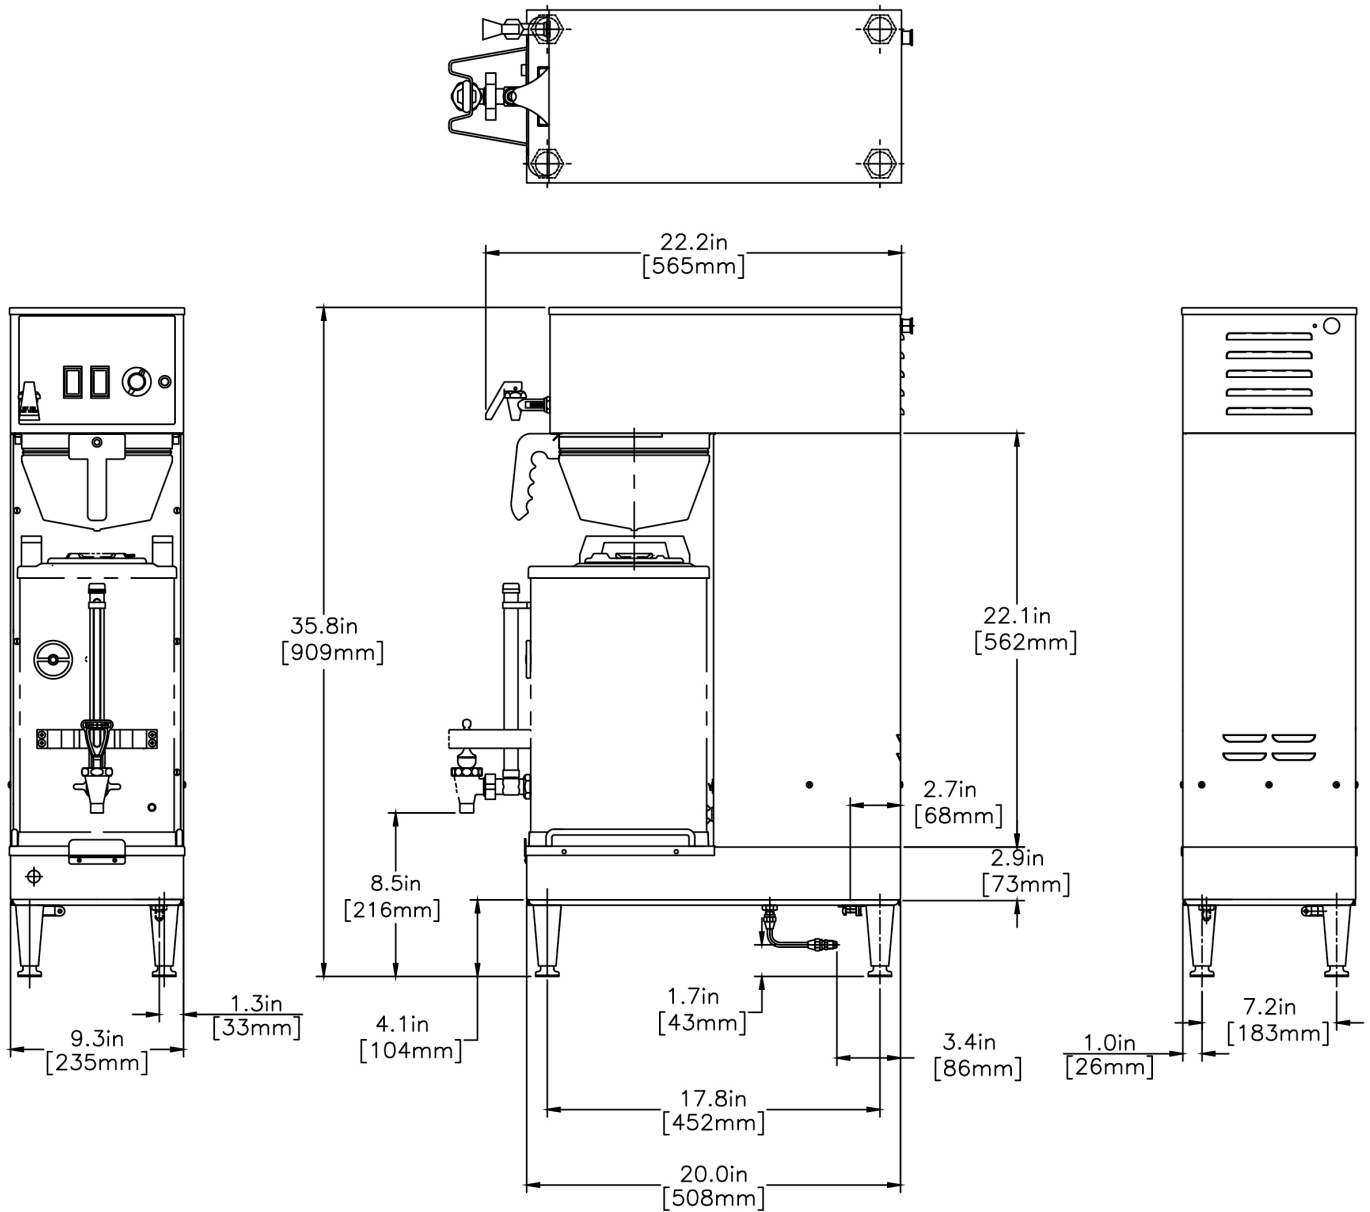

Created on:  
09/13/2017

Unit			Shipping					
	Width	Height	Depth	Width	Height	Depth	Weight	Volume
English	9.3 in.	35.8 in.	20.0 in.	-	-	-	58.100 lbs	7.203 ft <sup>3</sup>
Metric	23.6 cm	90.9 cm	50.8 cm	-	-	-	26.354 kgs	0.204 m <sup>3</sup>