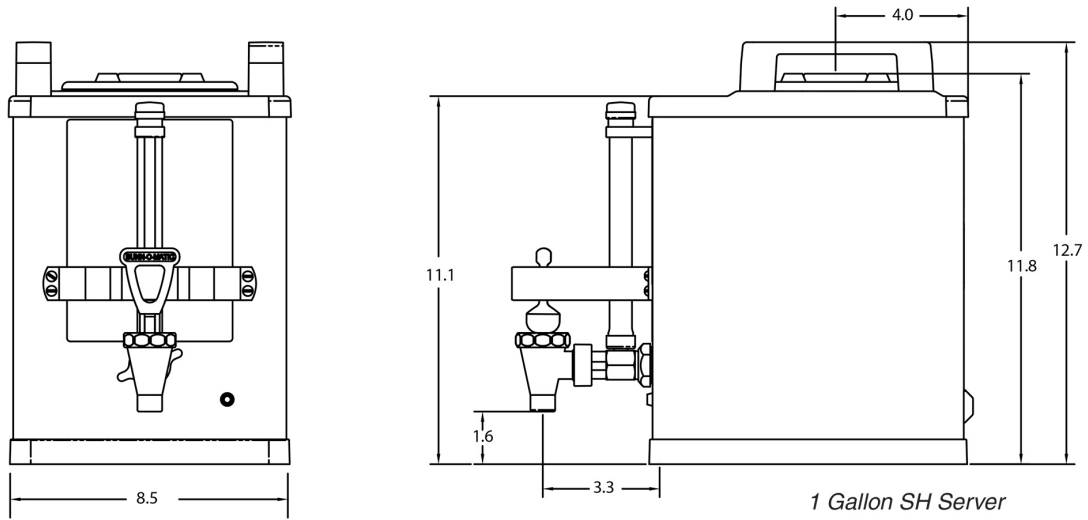

Agency:

Specifications

Product #: 27825.0000

Finish: Stainless

Legs: 4" Black Legs

Additional Features

Holding Capacity

English	Metric
-	-

Created on:
01/29/2016

	Unit			Shipping				
	Width	Height	Depth	Width	Height	Depth	Weight	Volume
English	10.1 in.	13.4 in.	13.2 in.	-	-	-	12.457 lbs	1.094 ft ³
Metric	25.7 cm	34.0 cm	33.5 cm	-	-	-	5.650 kgs	0.031 m ³