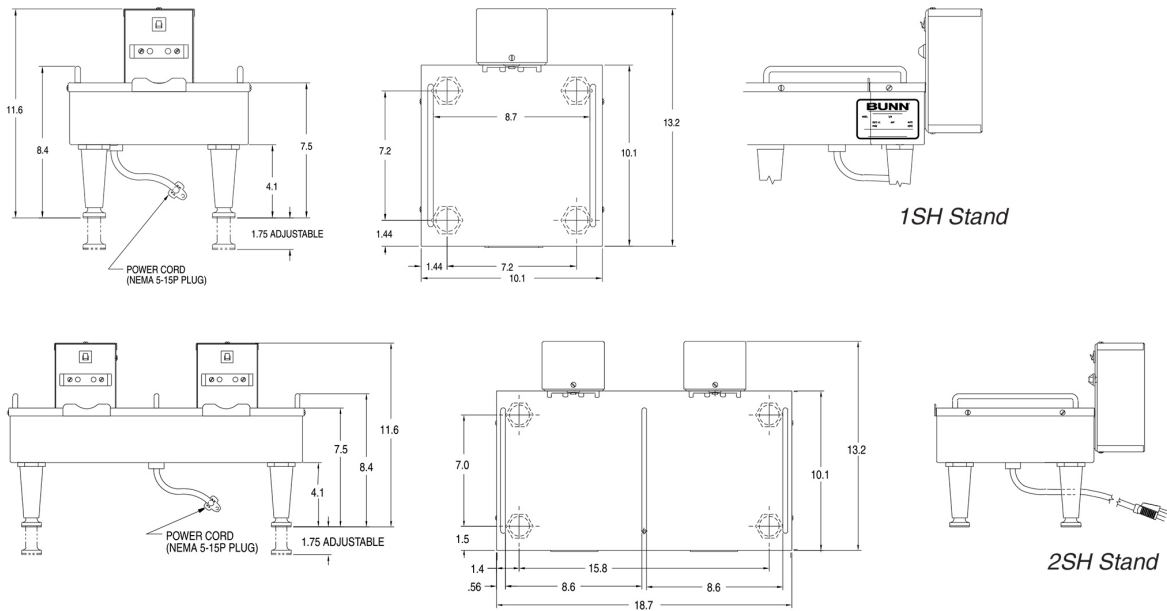

1SH Soft Heat Stand Stainless

13.4" x 13.2" x 10.1"
(34.0cm x 33.5cm x 25.7cm)

- LED power indicator shows server is operational
- Safety-Fresh® patented brew-through lid with vapor seal and spill prevention
- Soft Heat® servers supply controlled heat to coffee to maintain flavor and temperature
- Remote one server docking station for additional satellite coffee serving
- Docking stations have instant power contact with servers

Agency:

Specifications

Product #: 27825.0000

Finish: Stainless

Legs: 4" Black Legs

Additional Features

Holding Capacity

English	Metric
-	-

Created on:
01/29/2016

	Unit			Shipping				
	Width	Height	Depth	Width	Height	Depth	Weight	Volume
English	10.1 in.	13.4 in.	13.2 in.	-	-	-	12.457 lbs	1.094 ft ³
Metric	25.7 cm	34.0 cm	33.5 cm	-	-	-	5.650 kgs	0.031 m ³