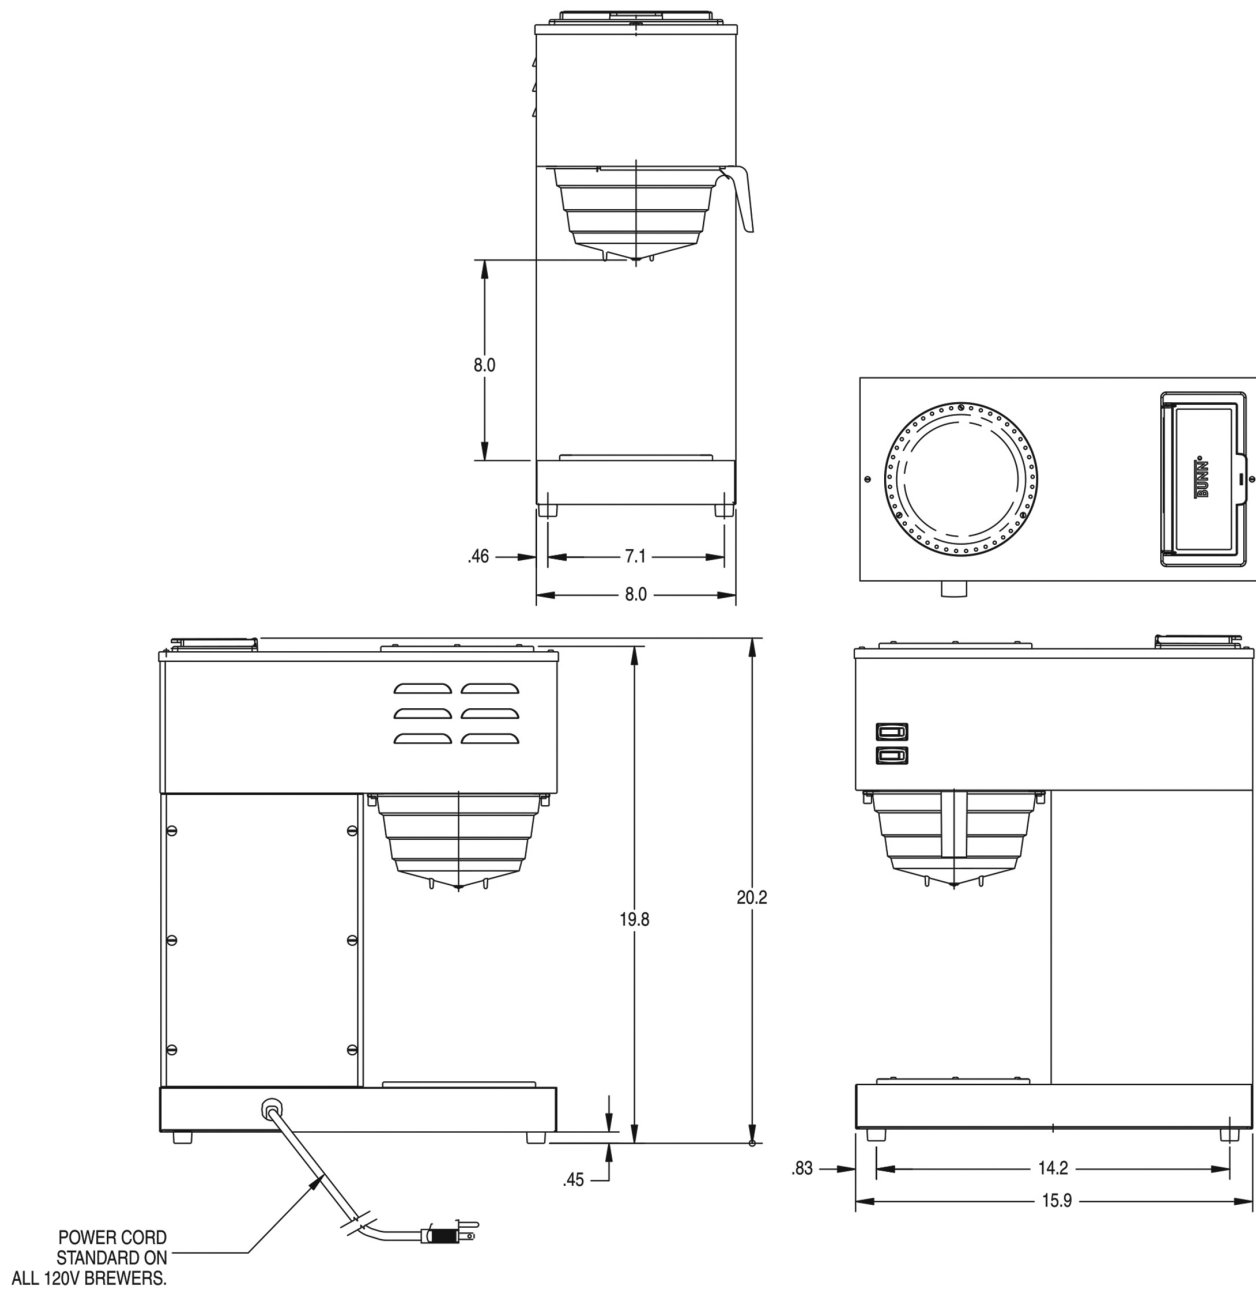

Created on:
07/16/2019

	Unit			Shipping				
	Width	Height	Depth	Width	Height	Depth	Weight	Volume
English	8.7 in.	20.2 in.	15.9 in.	11.6 in.	34.3 in.	18.9 in.	23.600 lbs	4.171 ft ³
Metric	22.1 cm	51.3 cm	40.4 cm	29.5 cm	87.1 cm	48.0 cm	10.705 kgs	0.118 m ³