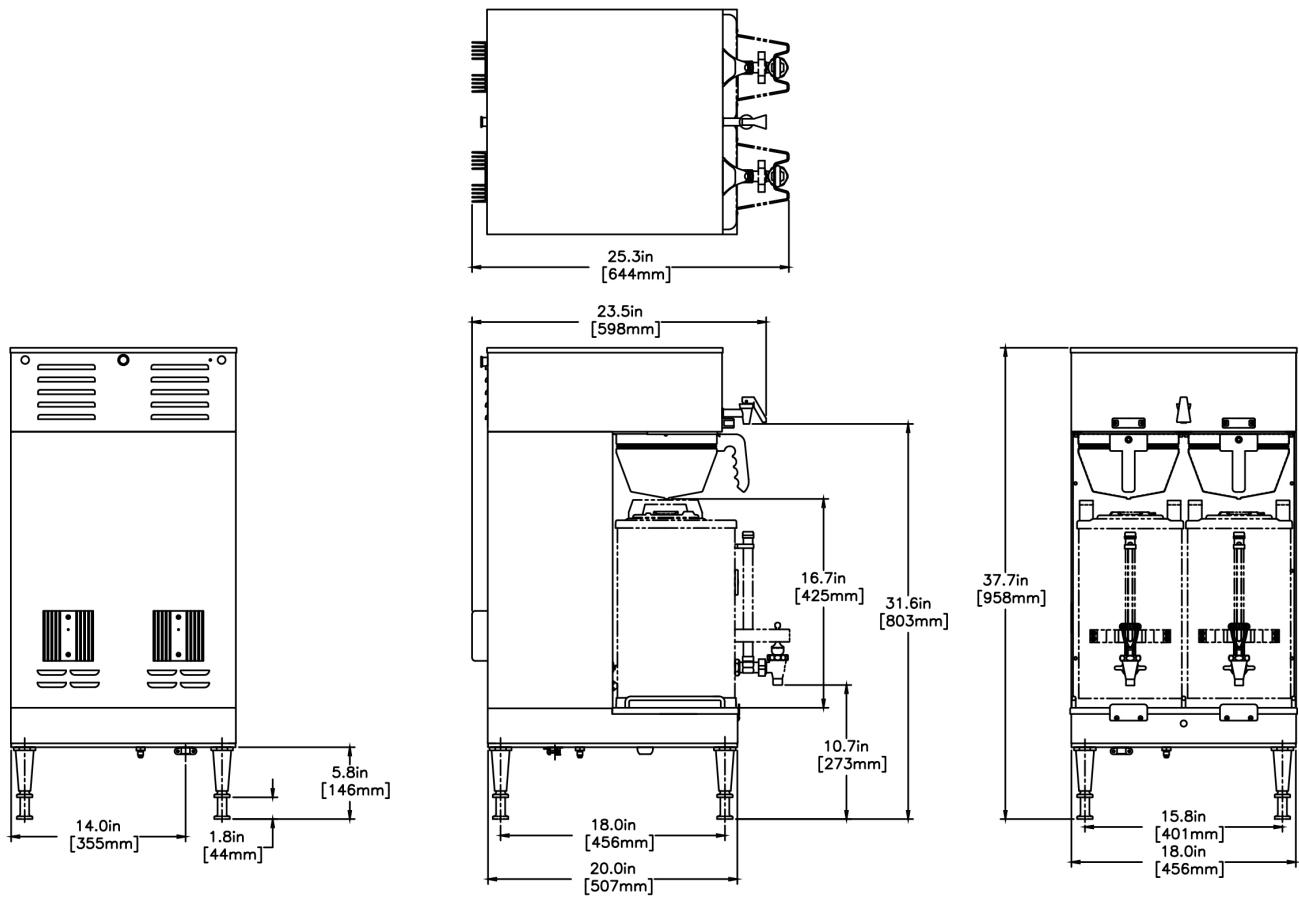

Created on:
09/13/2017

Unit			Shipping					
	Width	Height	Depth	Width	Height	Depth	Weight	Volume
English	18.0 in.	35.8 in.	21.2 in.	-	-	-	89.250 lbs	12.399 ft³
Metric	45.7 cm	90.9 cm	53.8 cm	-	-	-	40.484 kgs	0.351 m³