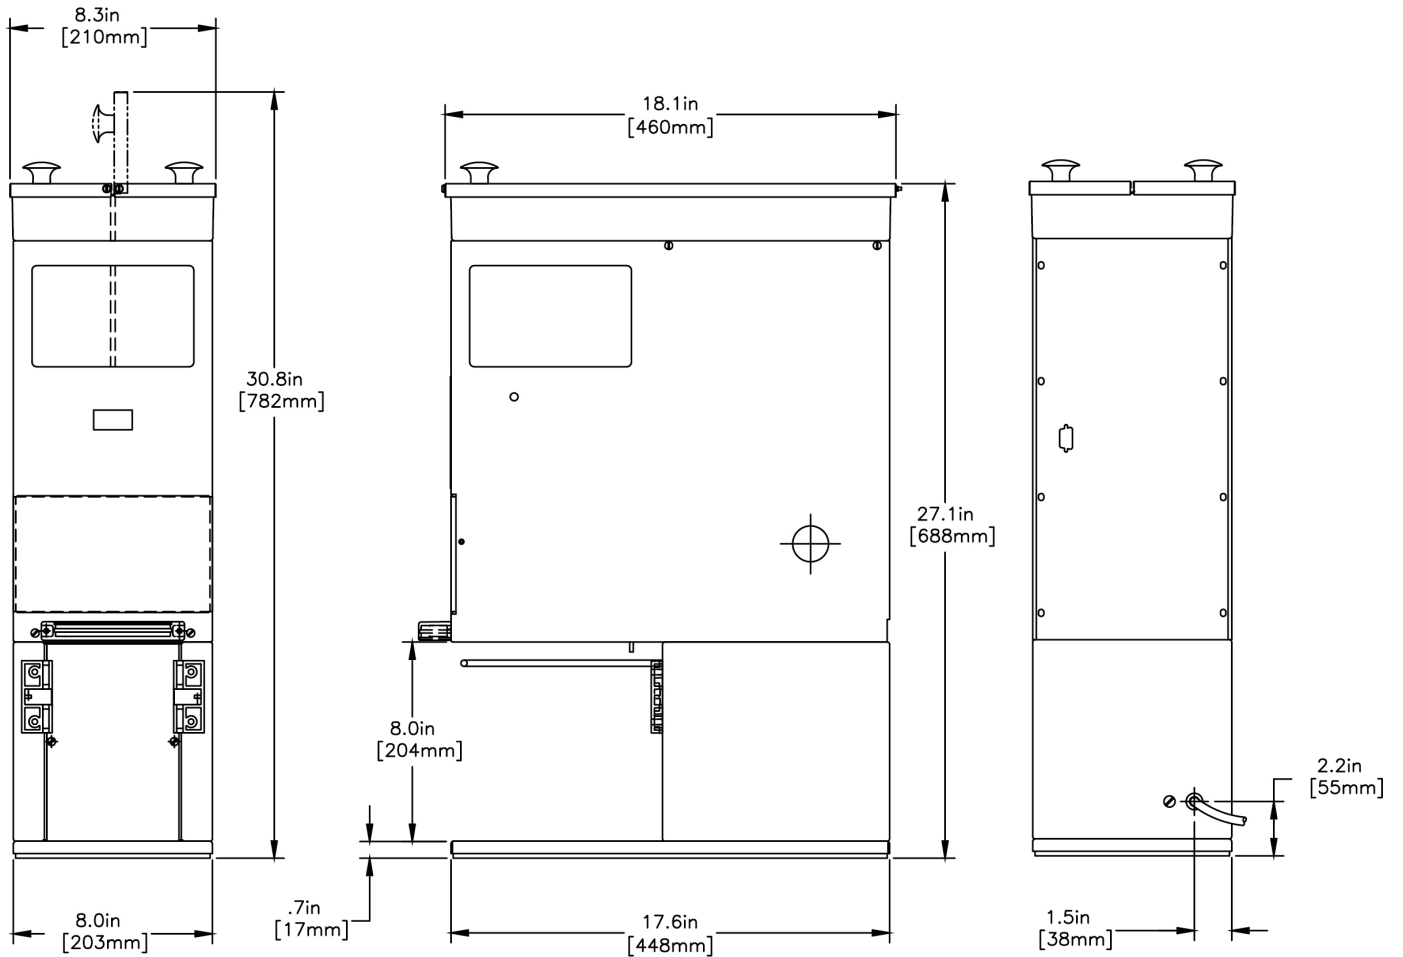

 Servers and airpots sold separately

Agency:

Specifications

Product #: 33700.0001

Finish: Black

Hoppers: Two

Hopper Capacity: 6.00 lbs (2.722 kgs)

Interface: Wireless

Created on:
08/09/2017

Unit			Shipping					
	Width	Height	Depth	Width	Height	Depth	Weight	Volume
English	8.0 in.	25.0 in.	18.0 in.	-	-	-	65.950 lbs	4.472 ft ³
Metric	20.3 cm	63.5 cm	45.7 cm	-	-	-	29.915 kgs	0.127 m ³