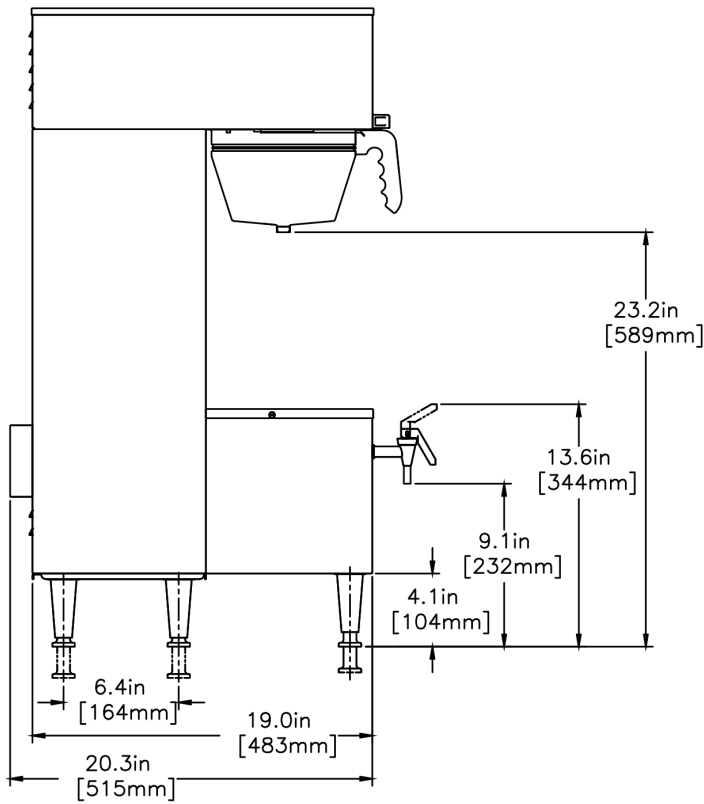

Plumbing Requirements

PSI	kPa	Fitting Supplied	Water Flow Required (GPM)
20-90	138-621	3/8" Male Flare Fitting	-

CAD Drawings

2D	Revit	KLC
●		

BUNN® reserves the right to change specifications and product design without notice. Such revisions do not entitle the buyer to corresponding changes, improvements, additions or replacements for previously purchased equipment. For most current specifications and other info visit bunn.com.

Created on:
09/13/2017

	Unit			Shipping				
	Width	Height	Depth	Width	Height	Depth	Weight	Volume
English	21.8 in.	35.7 in.	20.2 in.	-	-	-	92.500 lbs	13.180 ft ³
Metric	55.4 cm	90.7 cm	51.3 cm	-	-	-	41.958 kgs	0.373 m ³