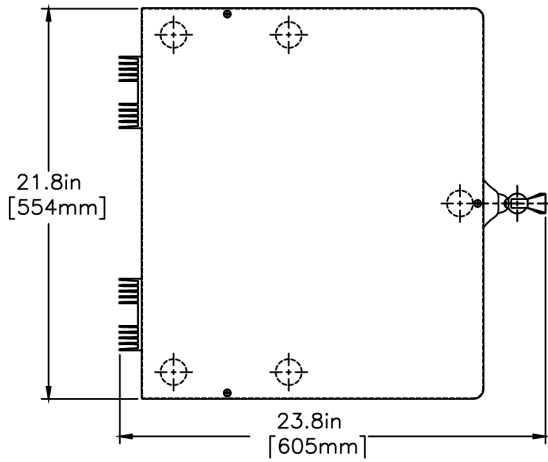

Plumbing Requirements

PSI	kPa	Fitting Supplied	Water Flow Required (GPM)
20-90	138-621	3/8" Male Flare Fitting	-

CAD Drawings

2D	Revit	KLC
●		

BUNN® reserves the right to change specifications and product design without notice. Such revisions do not entitle the buyer to corresponding changes, improvements, additions or replacements for previously purchased equipment. For most current specifications and other info visit bunn.com.

Created on:
09/13/2017

	Unit			Shipping				
	Width	Height	Depth	Width	Height	Depth	Weight	Volume
English	21.8 in.	35.7 in.	20.2 in.	-	-	-	92.500 lbs	13.180 ft ³
Metric	55.4 cm	90.7 cm	51.3 cm	-	-	-	41.958 kgs	0.373 m ³