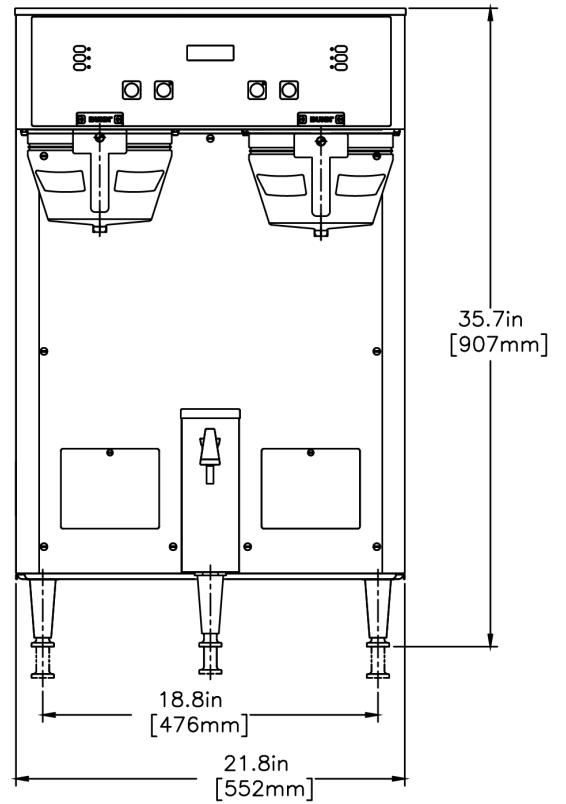

Created on:
09/13/2017

	Unit			Shipping				
	Width	Height	Depth	Width	Height	Depth	Weight	Volume
English	21.8 in.	35.7 in.	20.2 in.	-	-	-	92.500 lbs	13.180 ft ³
Metric	55.4 cm	90.7 cm	51.3 cm	-	-	-	41.958 kgs	0.373 m ³