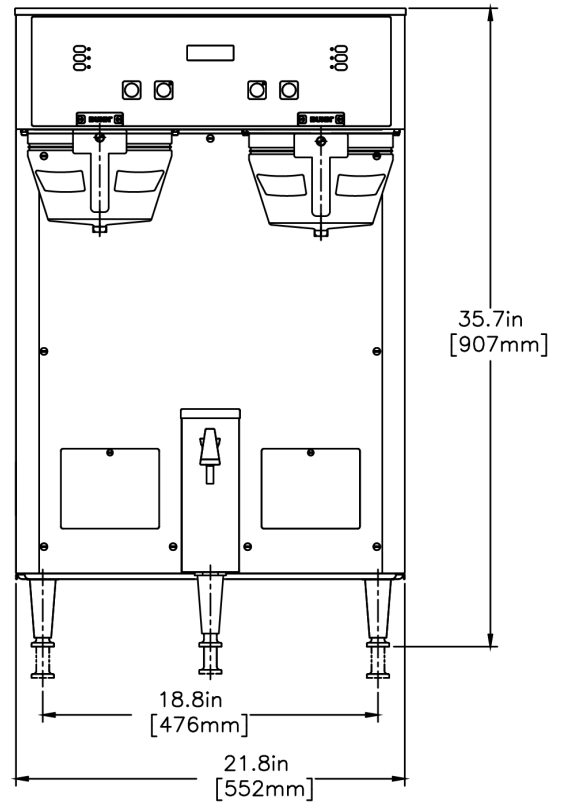

Created on:
09/13/2017

	Unit			Shipping				
	Width	Height	Depth	Width	Height	Depth	Weight	Volume
English	21.8 in.	35.7 in.	20.2 in.	-	-	-	90.300 lbs	13.180 ft ³
Metric	55.4 cm	90.7 cm	51.3 cm	-	-	-	40.960 kgs	0.373 m ³