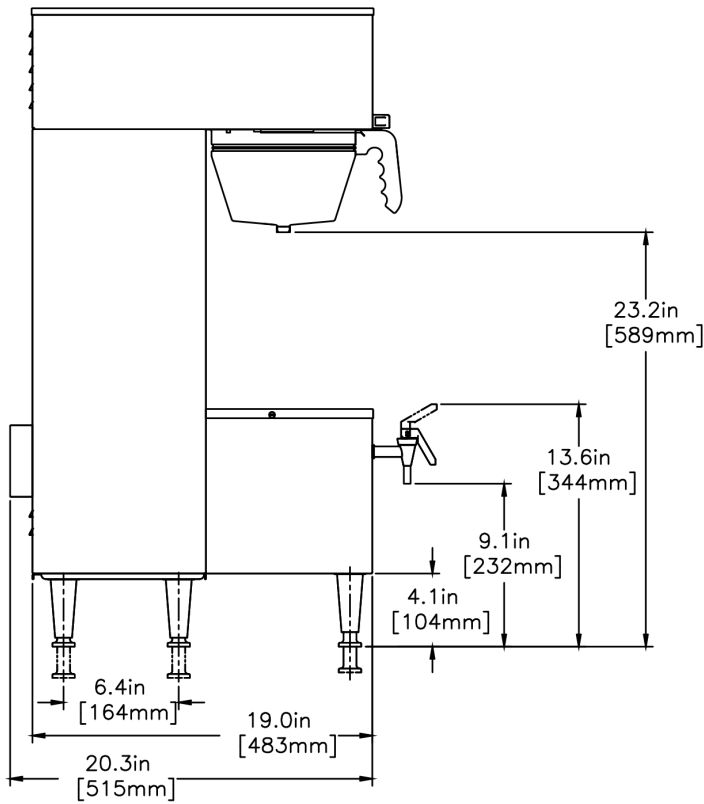

Plumbing Requirements

PSI	kPa	Fitting Supplied	Water Flow Required (GPM)
20-90	138-621	3/8" Male Flare Fitting	-

CAD Drawings

2D	Revit	KLC
●		

BUNN® reserves the right to change specifications and product design without notice. Such revisions do not entitle the buyer to corresponding changes, improvements, additions or replacements for previously purchased equipment. For most current specifications and other info visit bunn.com.

Created on:
09/13/2017

	Unit			Shipping				
	Width	Height	Depth	Width	Height	Depth	Weight	Volume
English	21.8 in.	35.7 in.	20.2 in.	-	-	-	90.300 lbs	13.180 ft ³
Metric	55.4 cm	90.7 cm	51.3 cm	-	-	-	40.960 kgs	0.373 m ³