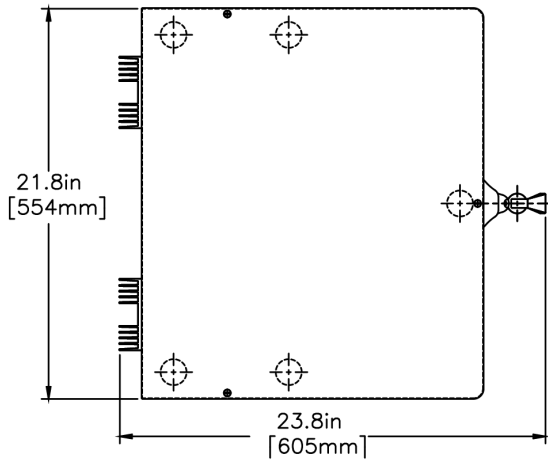

Plumbing Requirements

PSI	kPa	Fitting Supplied	Water Flow Required (GPM)
20-90	138-621	3/8" Male Flare Fitting	-

CAD Drawings

2D	Revit	KLC
●		

BUNN® reserves the right to change specifications and product design without notice. Such revisions do not entitle the buyer to corresponding changes, improvements, additions or replacements for previously purchased equipment. For most current specifications and other info visit bunn.com.

Created on:
09/13/2017

	Unit			Shipping				
	Width	Height	Depth	Width	Height	Depth	Weight	Volume
English	21.8 in.	35.7 in.	20.2 in.	-	-	-	90.300 lbs	13.180 ft ³
Metric	55.4 cm	90.7 cm	51.3 cm	-	-	-	40.960 kgs	0.373 m ³