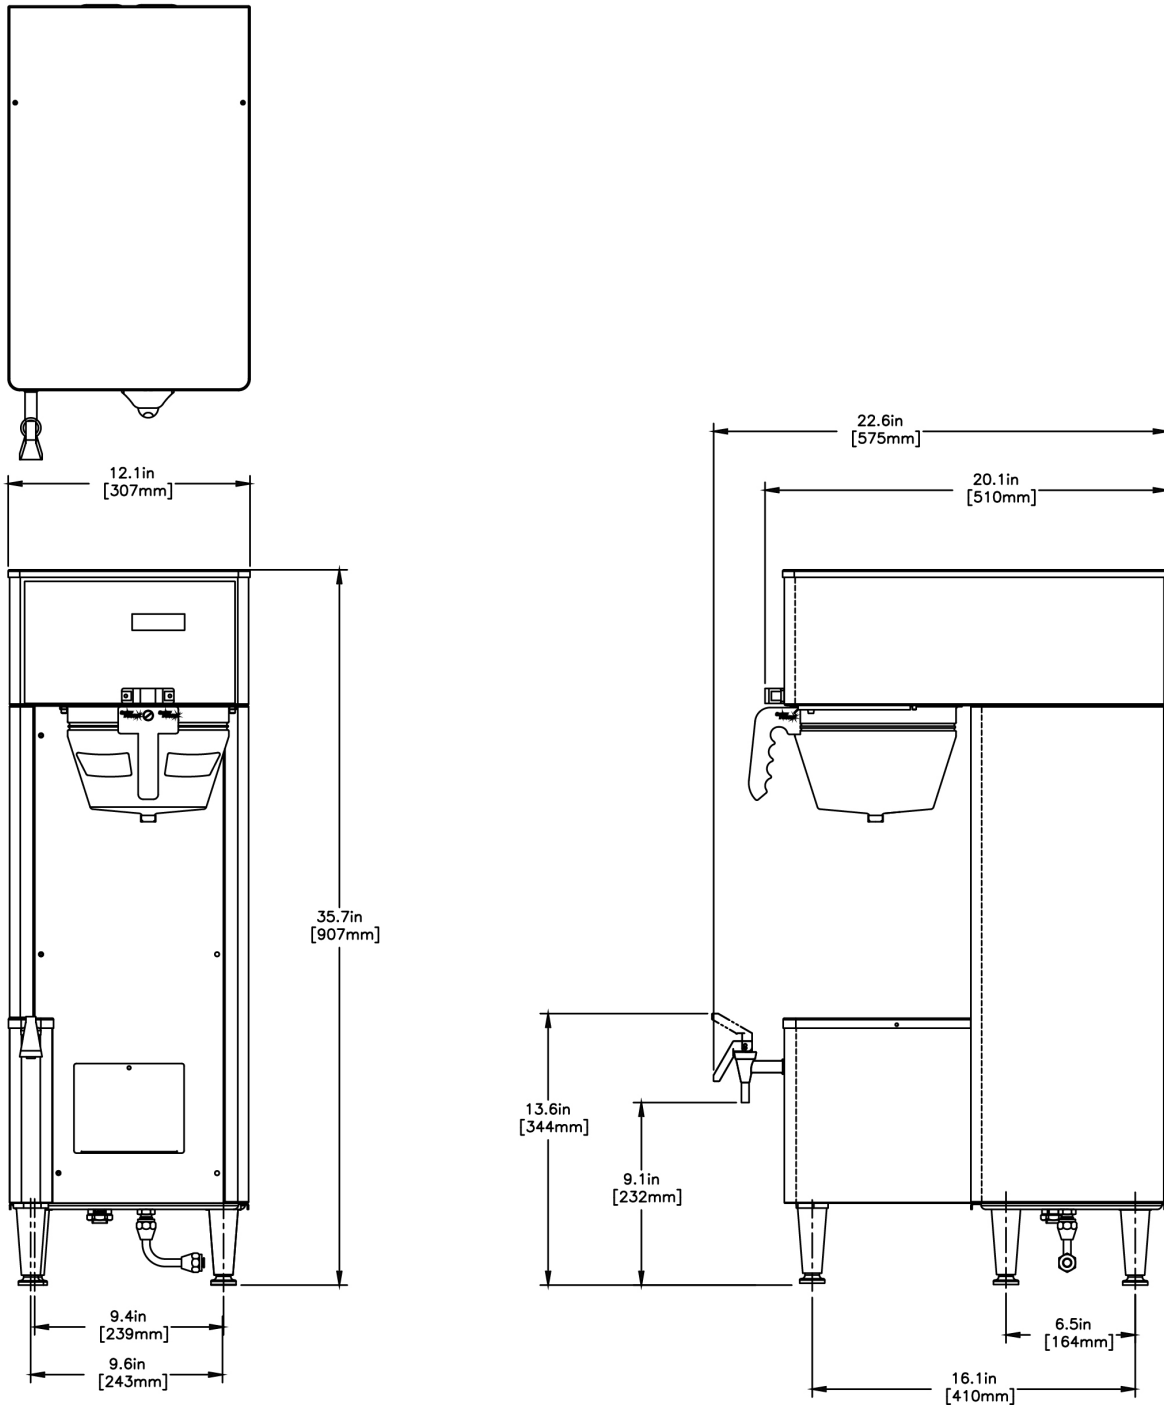

Created on:  
09/13/2017

	Unit			Shipping				
	Width	Height	Depth	Width	Height	Depth	Weight	Volume
English	12.1 in.	35.7 in.	19.2 in.	-	-	-	60.200 lbs	8.131 ft <sup>3</sup>
Metric	30.7 cm	90.7 cm	48.8 cm	-	-	-	27.307 kgs	0.230 m <sup>3</sup>