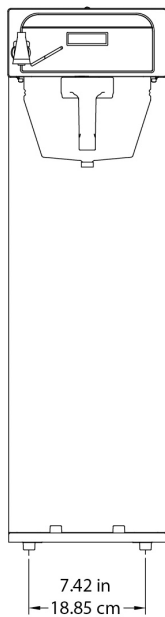

BrewWISE

Electrical & Capacity

Volts	Amps	Watts	Cord Attached	Plug Type	8oz cups/hr 236ml cups/hr	Input H ₂ O Temp.	Phase	# Wires plus Ground	Hertz
120	14	1700	Yes	NEMA 5-15P	78	60°F (15.5°C)	1	2	60
120/208	14	2900	-	N/A	136	60°F (15.5°C)	-	-	-
120/240	17	4050	-	N/A	181	60°F (15.5°C)	-	-	-

Plumbing Requirements

PSI	kPa	Fitting Supplied	Water Flow Required (GPM)
20-90	138-621	3/8" Male Flare Fitting	-

CAD Drawings

2D	Revit	KLC
●		

BUNN® reserves the right to change specifications and product design without notice. Such revisions do not entitle the buyer to corresponding changes, improvements, additions or replacements for previously purchased equipment. For most current specifications and other info visit bunn.com.

Created on:
07/27/2018

	Unit			Shipping				
	Width	Height	Depth	Width	Height	Depth	Weight	Volume
English	10.0 in.	34.4 in.	19.9 in.	- in.	- in.	- in.	53.710 lbs	-
Metric	25.4 cm	87.4 cm	50.5 cm	- cm	- cm	- cm	24.363 kgs	-