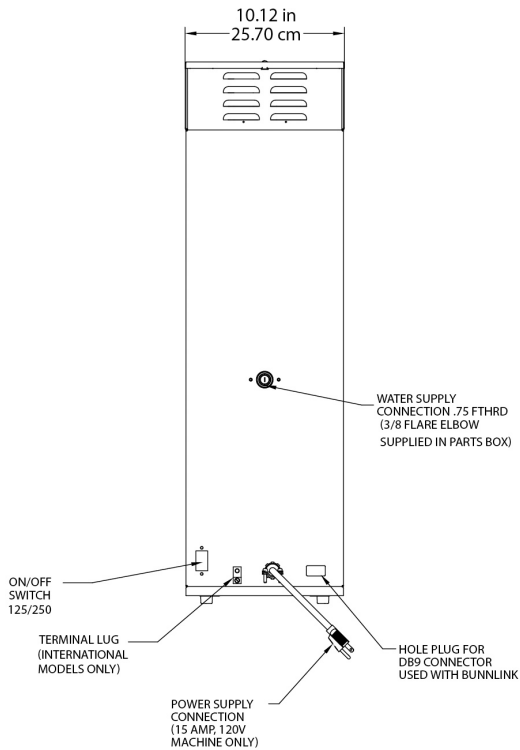

Plumbing Requirements

PSI	kPa	Fitting Supplied	Water Flow Required (GPM)
20-90	138-621	3/8" Male Flare Fitting	-

CAD Drawings

2D	Revit	KLC
●		

BUNN® reserves the right to change specifications and product design without notice. Such revisions do not entitle the buyer to corresponding changes, improvements, additions or replacements for previously purchased equipment. For most current specifications and other info visit bunn.com.

Created on:
07/27/2018

	Unit			Shipping				
	Width	Height	Depth	Width	Height	Depth	Weight	Volume
English	10.0 in.	34.4 in.	19.9 in.	- in.	- in.	- in.	53.710 lbs	-
Metric	25.4 cm	87.4 cm	50.5 cm	- cm	- cm	- cm	24.363 kgs	-