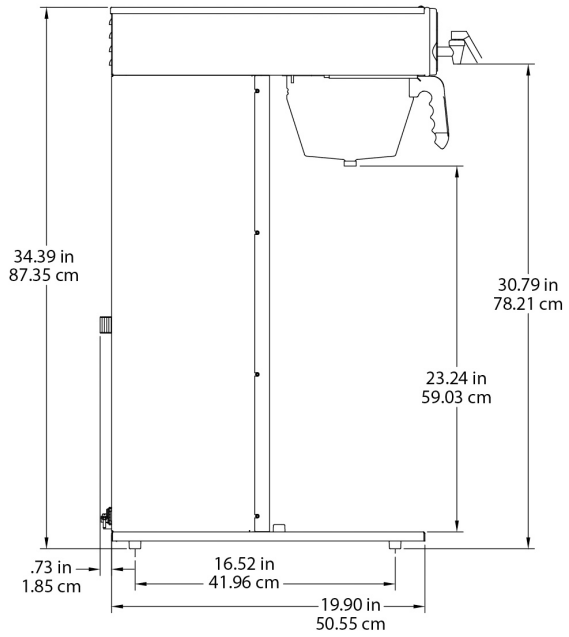

Plumbing Requirements

PSI	kPa	Fitting Supplied	Water Flow Required (GPM)
20-90	138-621	3/8" Male Flare Fitting	-

CAD Drawings

2D	Revit	KLC
●		

BUNN® reserves the right to change specifications and product design without notice. Such revisions do not entitle the buyer to corresponding changes, improvements, additions or replacements for previously purchased equipment. For most current specifications and other info visit bunn.com.

Created on:
07/27/2018

	Unit			Shipping				
	Width	Height	Depth	Width	Height	Depth	Weight	Volume
English	10.0 in.	34.4 in.	19.9 in.	- in.	- in.	- in.	53.710 lbs	-
Metric	25.4 cm	87.4 cm	50.5 cm	- cm	- cm	- cm	24.363 kgs	-