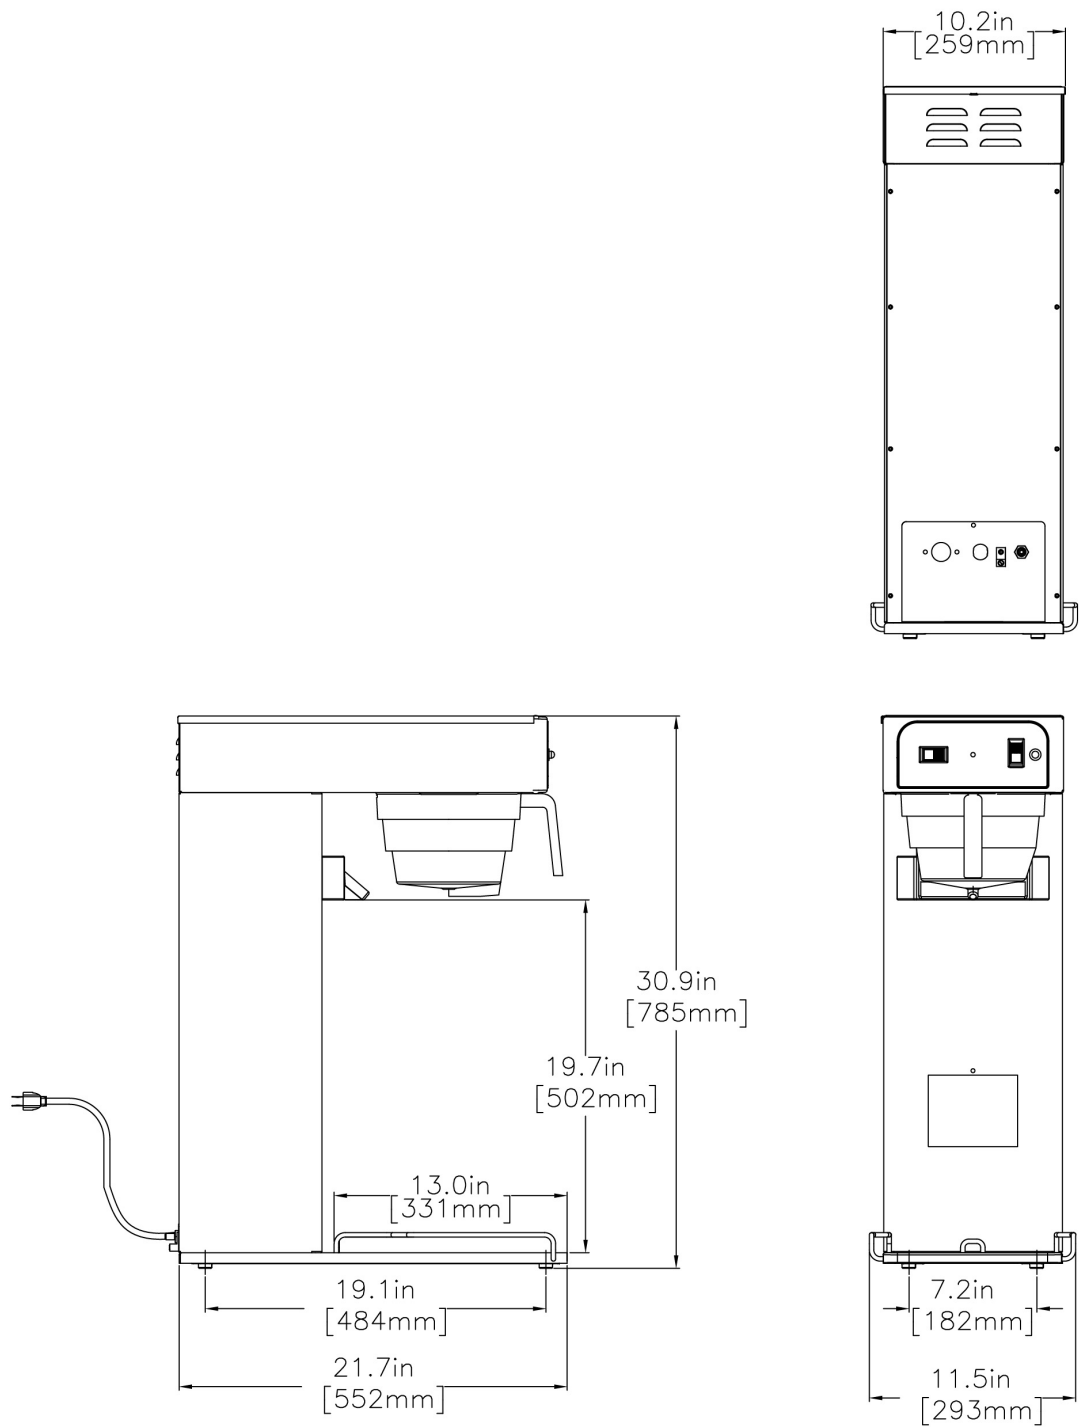

TB3, 25.75" Trunk

31.0" x 22.0" x 11.6"
(78.7cm x 55.9cm x 29.5cm)

- Has adjustable steep time for more control over flavor extraction
- Brews directly into any style portable server
- SplashGard® funnel deflects hot liquids away from the hand

Created on:
06/04/2017

Unit			Shipping					
	Width	Height	Depth	Width	Height	Depth	Weight	Volume
English	11.6 in.	31.0 in.	22.0 in.	-	-	-	37.150 lbs	7.249 ft ³
Metric	29.5 cm	78.7 cm	55.9 cm	-	-	-	16.851 kgs	0.205 m ³