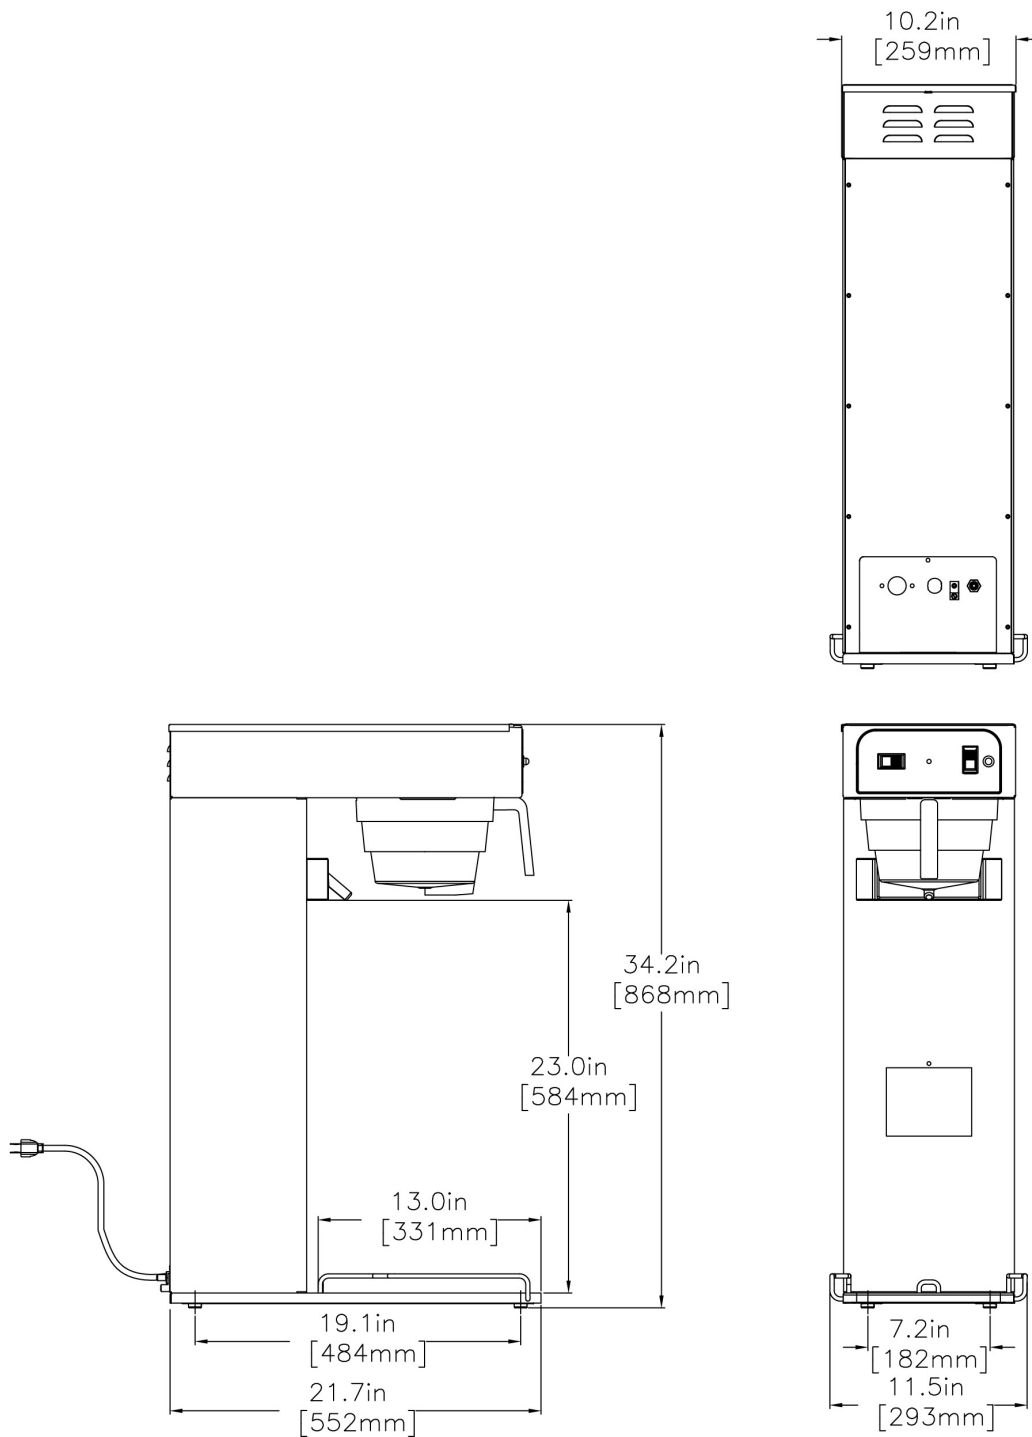

TB3Q w/TD4T Server, 29" Trunk

34.0" x 22.0" x 11.6"
(86.4cm x 55.9cm x 29.5cm)

- Quickbrew has shorter brewing cycle
- Brews directly into any style portable server
- SplashGard® funnel deflects hot liquids away from the hand

Created on:
09/13/2017

Unit			Shipping					
	Width	Height	Depth	Width	Height	Depth	Weight	Volume
English	11.6 in.	34.0 in.	22.0 in.	-	-	-	53.350 lbs	9.931 ft ³
Metric	29.5 cm	86.4 cm	55.9 cm	-	-	-	24.200 kgs	0.281 m ³