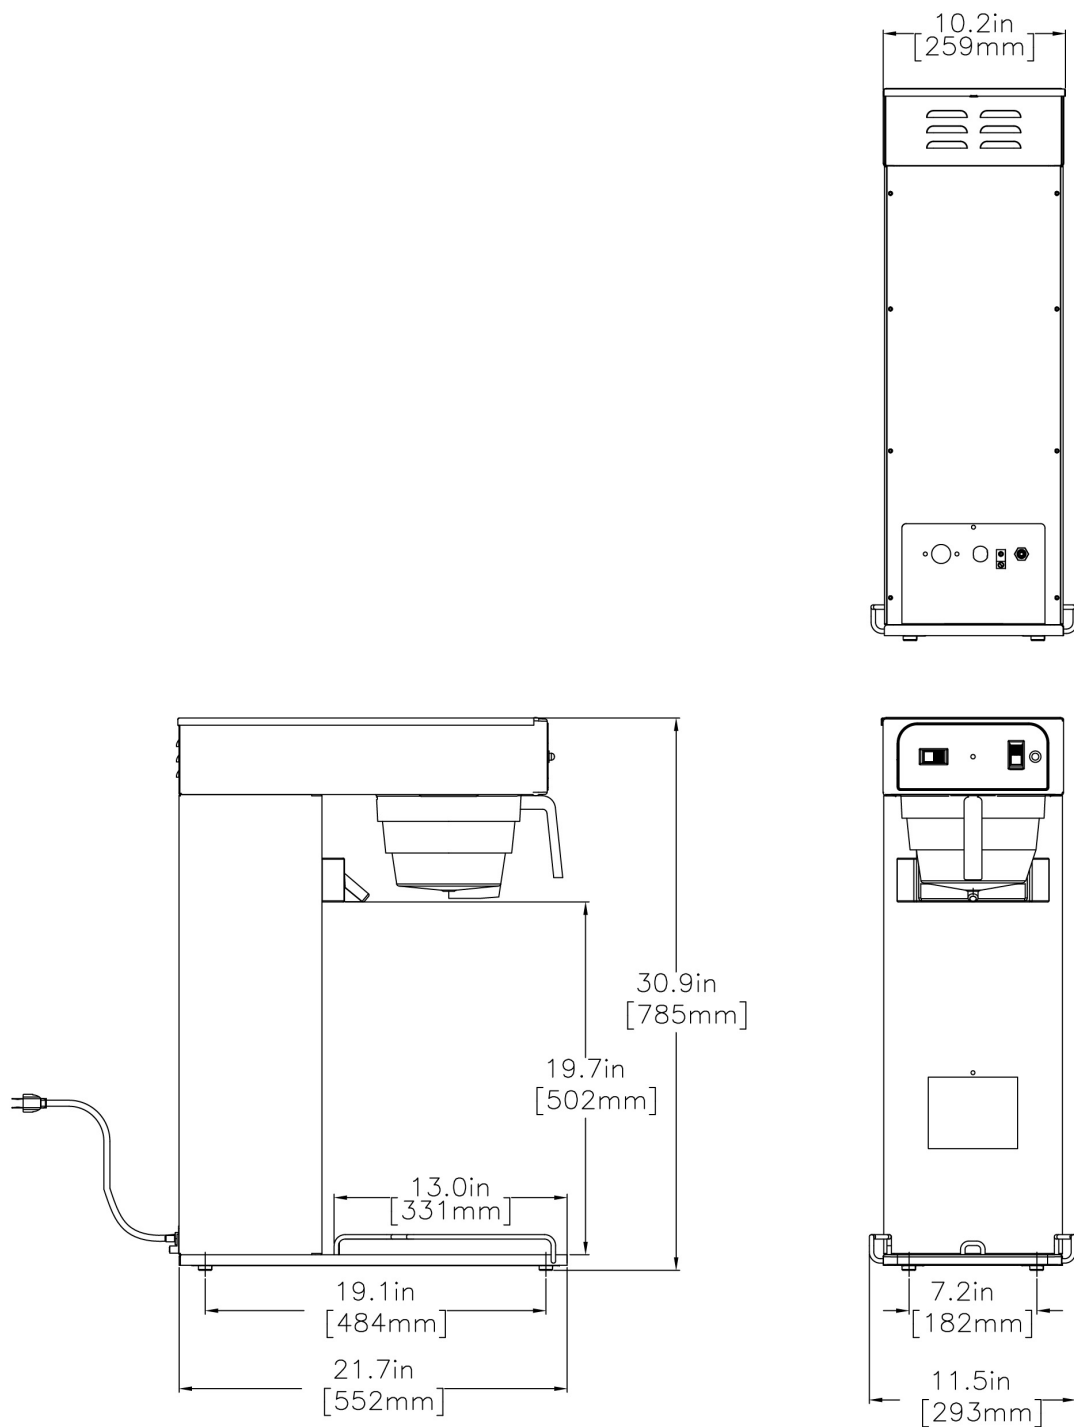

TB3Q, 25.75" Trunk, 90 OZ CON

31.0" x 22.0" x 11.6"
(78.7cm x 55.9cm x 29.5cm)

- Quickbrew has shorter brewing cycle
- Brews directly into any style portable server
- SplashGard® funnel deflects hot liquids away from the hand
- Brews 90 oz concentrate before dilution blending

Created on:
09/13/2017

Unit			Shipping					
	Width	Height	Depth	Width	Height	Depth	Weight	Volume
English	11.6 in.	31.0 in.	22.0 in.	-	-	-	37.000 lbs	7.232 ft ³
Metric	29.5 cm	78.7 cm	55.9 cm	-	-	-	16.783 kgs	0.205 m ³