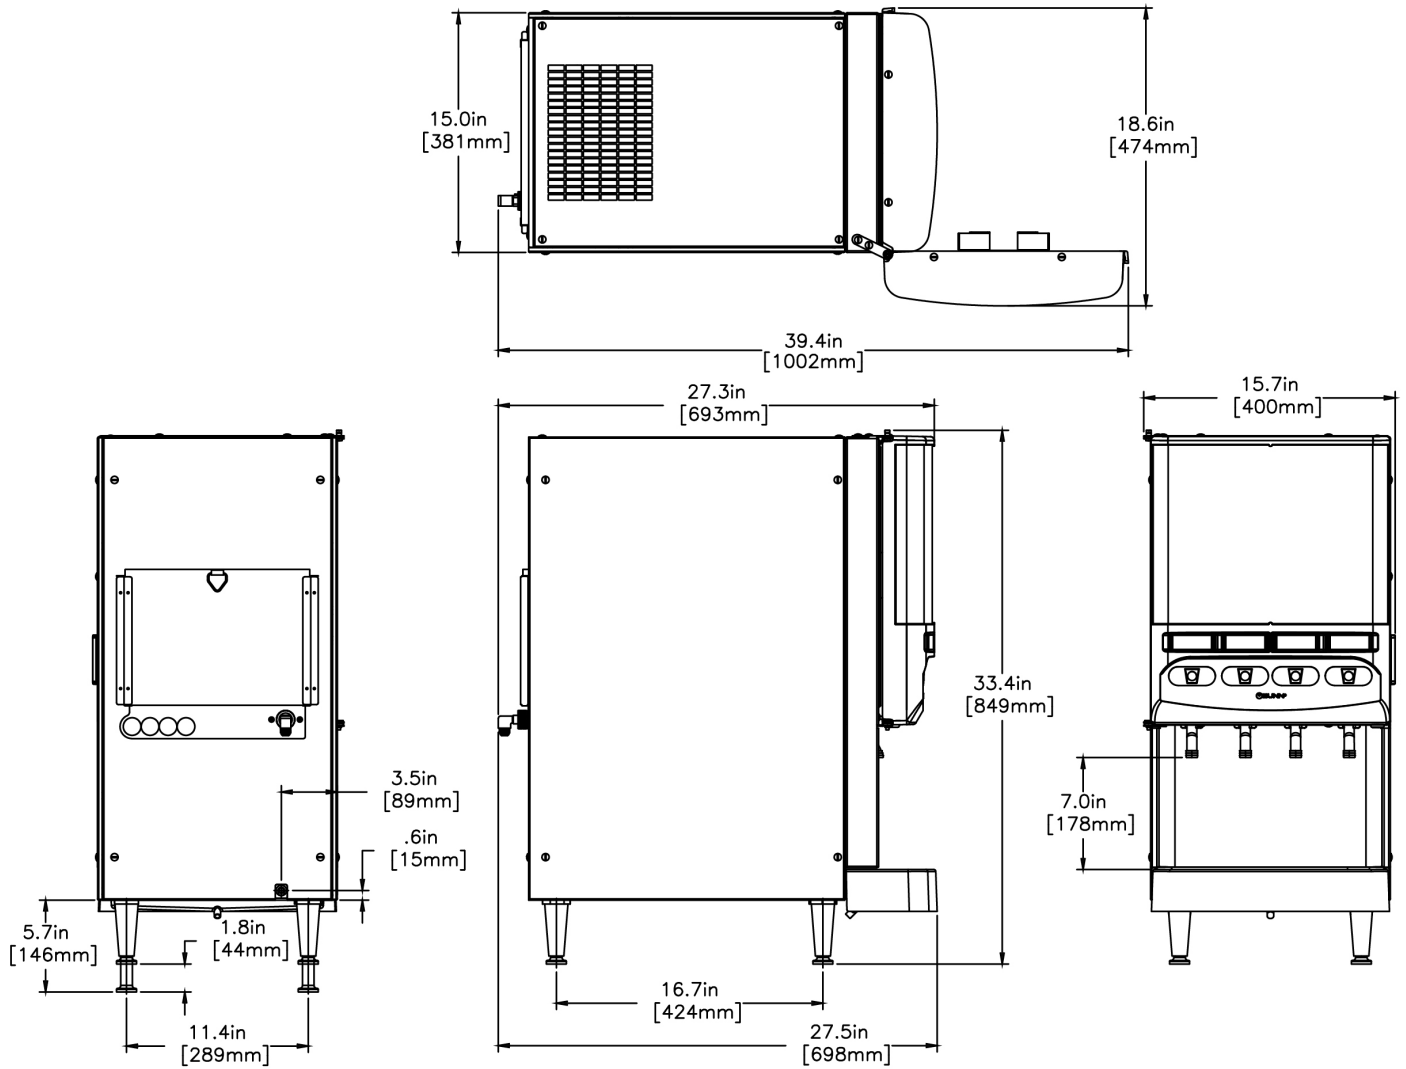

JDF-4S

33.4" x 27.5" x 15.7"
(84.8cm x 69.9cm x 39.9cm)

- Patented High Intensity Mixing System delivers consistent quality beverages in the cup - cup after cup, from the top of the cup to the bottom of the cup
- 7" (17.8cm) cup clearance accommodates most juice containers
- Both push and hold dispense and optional single size portion control dispense available in the same dispenser
- Quick dispense with 1.0 to 1.5oz (29.6 to 44.4ml) per second flow rate
- One dispenser delivers both frozen and ambient concentrate products to maximize profitability by providing greater flexibility in product offerings
- Door Lock Standard
- Service friendly design makes set up and maintenance simple
- Burst Capacity: At rate of three 12 oz drink/min, 145 drinks before exceeding 41°F (75°F ambient and 75°F incoming water temp)
- Pumps and Mixes most 2+1 to 11+1 concentrates accurately and consistently, including 4+1 and 5+1 high viscosity concentrates

Plumbing Requirements

PSI	kPa	Fitting Supplied	Water Flow Required (GPM)
20-100	138-689	3/8" Male Flare Fitting	-

CAD Drawings

2D	Revit	KLC
●		

BUNN® reserves the right to change specifications and product design without notice. Such revisions do not entitle the buyer to corresponding changes, improvements, additions or replacements for previously purchased equipment. For most current specifications and other info visit bunn.com.

Created on:
02/25/2019

Unit			Shipping					
	Width	Height	Depth	Width	Height	Depth	Weight	Volume
English	15.7 in.	33.4 in.	27.5 in.	-	-	-	141.860 lbs	-
Metric	39.9 cm	84.8 cm	69.9 cm	-	-	-	64.348 kgs	-