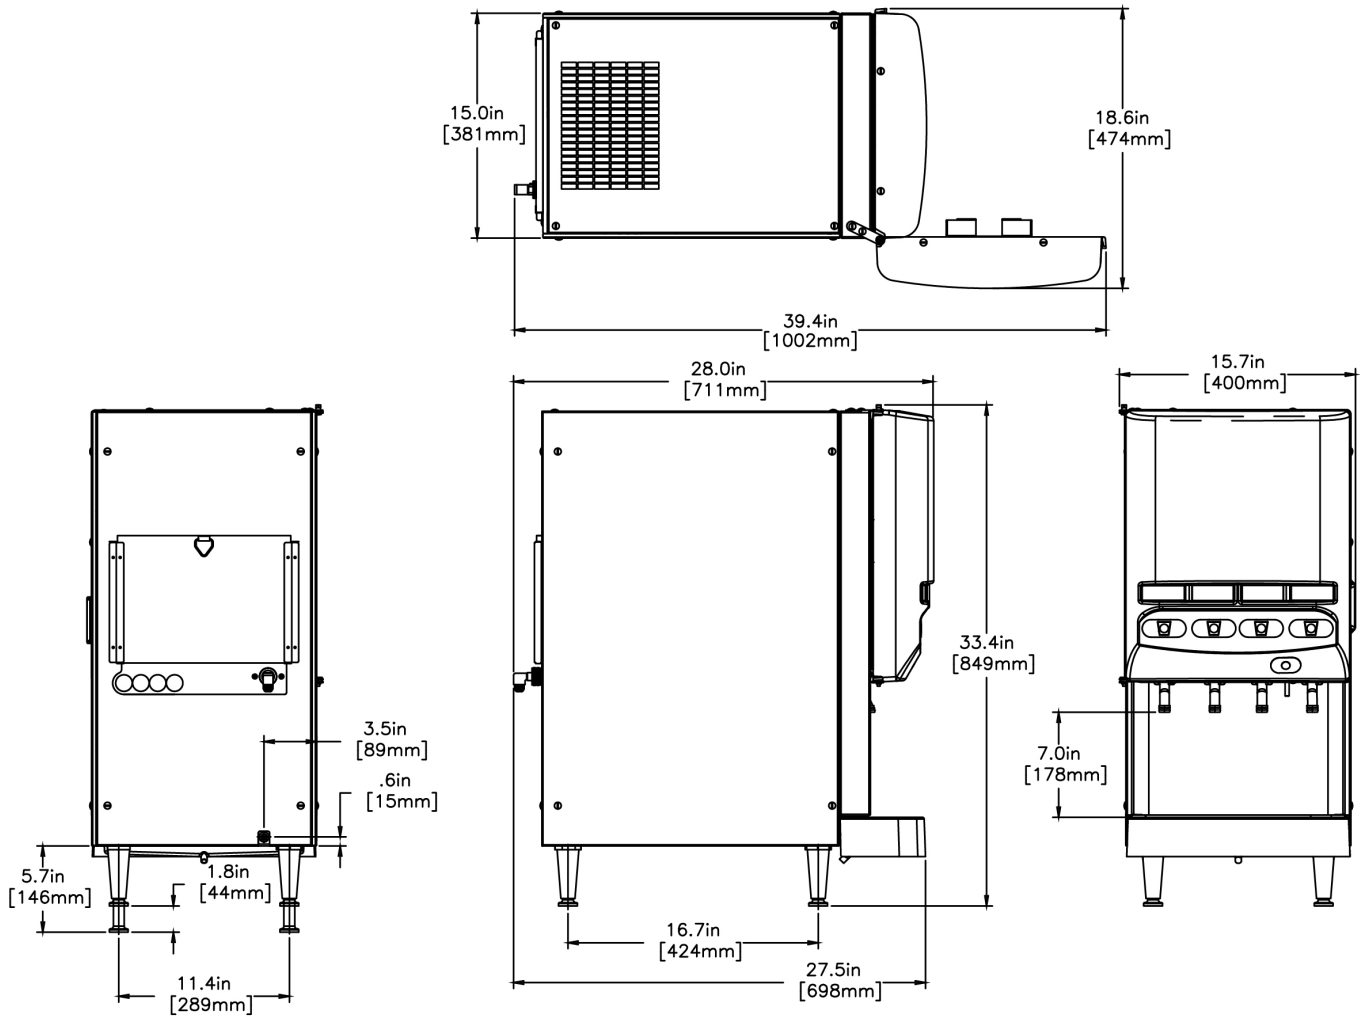

JDF-4S Lit Door

33.4" x 28.0" x 15.7"
(84.8cm x 71.1cm x 39.9cm)

- Patented High Intensity Mixing System delivers consistent quality beverages in the cup - cup after cup, from the top of the cup to the bottom of the cup
- 7" (17.8cm) cup clearance accommodates most juice containers
- Both push and hold dispense and optional single size portion control dispense available in the same dispenser
- Quick dispense with 1.0 to 1.5oz (29.6 to 44.4ml) per second flow rate
- One dispenser delivers both frozen and ambient concentrate products to maximize profitability by providing greater flexibility in product offerings
- Door Lock Standard
- Service friendly design makes set up and maintenance simple
- Burst Capacity: At rate of three 12 oz drink/min, 145 drinks before exceeding 41°F (75°F ambient and 75°F incoming water temp)
- Pumps and Mixes most 2+1 to 11+1 concentrates accurately and consistently, including 4+1 and 5+1 high viscosity concentrates
- LED lighted door graphics bring high visibility to front-of-house applications

Created on:
12/05/2018

Unit			Shipping					
	Width	Height	Depth	Width	Height	Depth	Weight	Volume
English	15.7 in.	33.4 in.	28.0 in.	-	-	-	134.610 lbs	-
Metric	39.9 cm	84.8 cm	71.1 cm	-	-	-	61.059 kgs	-