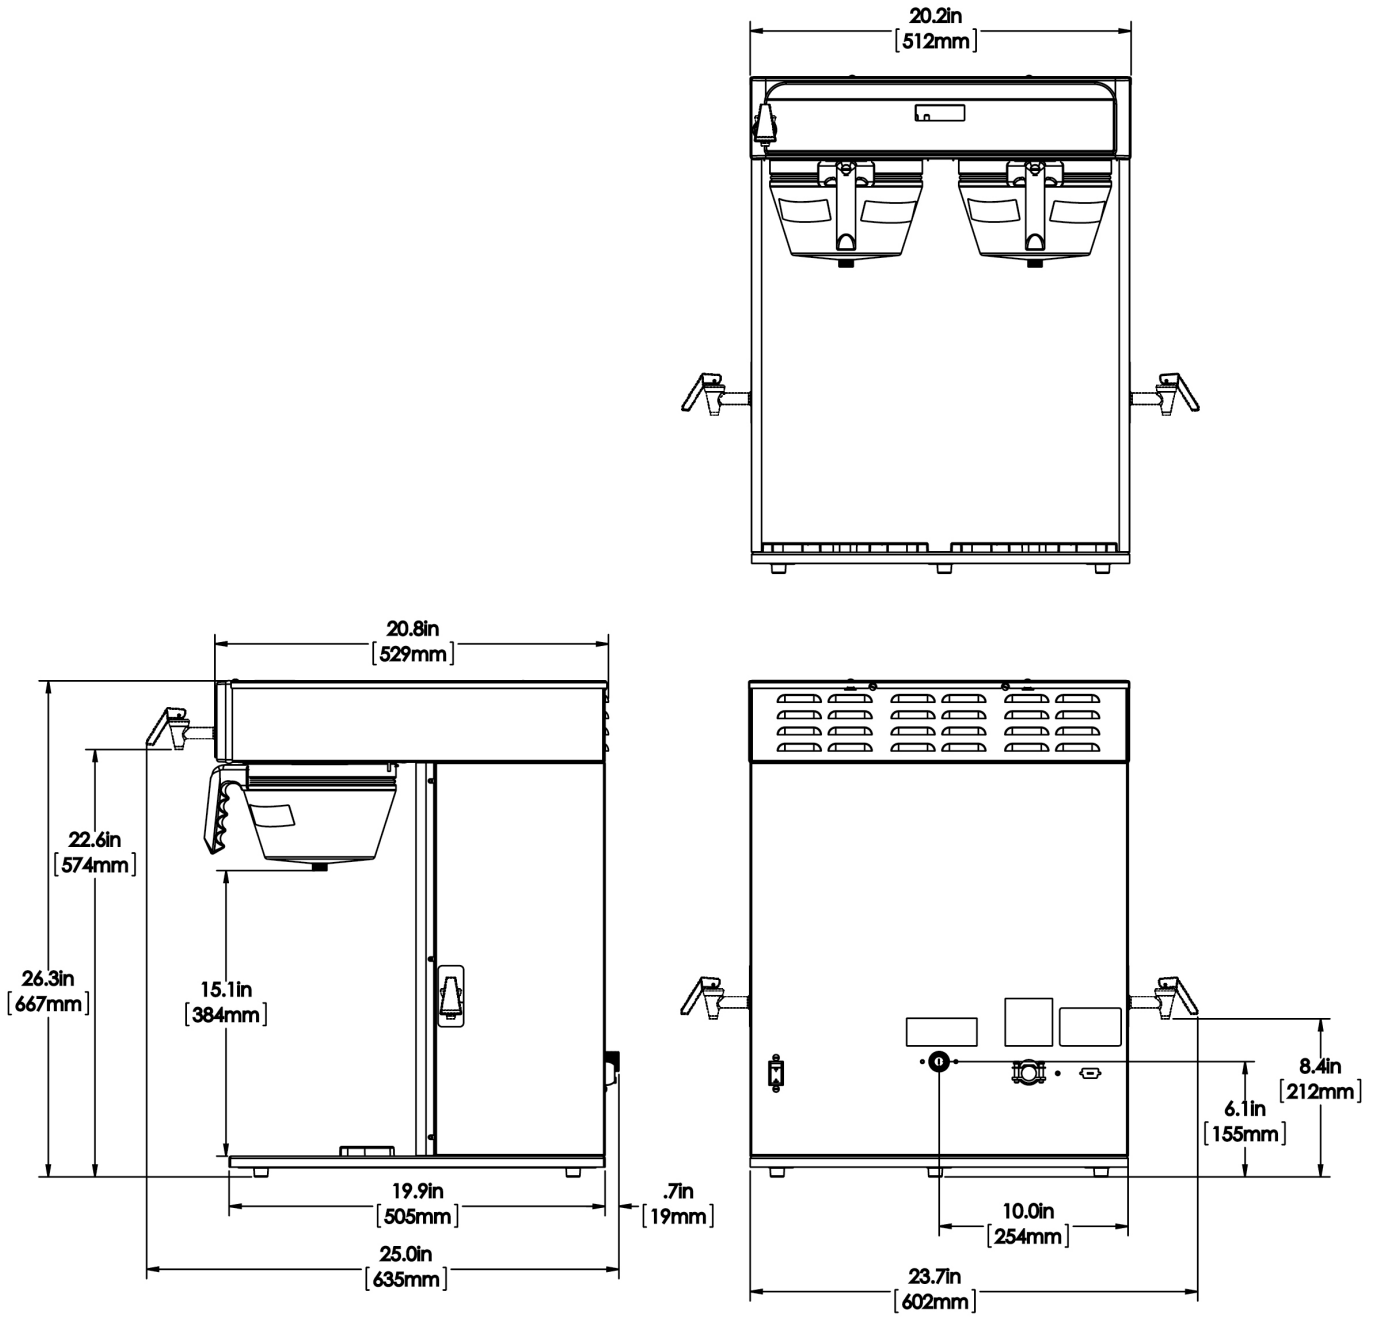

ICB-DBC-TWIN

Height: 26.3" Width: 20.2" Depth: 24.4"
(66.8cm) (51.3cm) (62.0cm)

- Brews into 2.5 to 3.8L (84 to 128oz) airpots and 3.8 and 5.7L (1 to 1.5gal) baseless ThermoFresh® servers for easy transport of coffee to other locations
- Each side has 3 brew buttons, allowing for 3 separate brewing profiles. Two programmable batch switches allow full and half batch brewing.
- BrewWISE® intelligence with pre-infusion and pulse brew for maximum flavor extraction
- Digital display in English/Spanish for easier programming and control. Advertising messages and machine status also displayed. Display capable of showing English or Metric measurements.
- Easy pulse display allows for simplified programming of pulse routine
- Energy-saver mode reduces tank temperature during idle periods
- Hot water faucet
- Large 5.6gal (21.2L) tank provides back-to-back brewing capacity at 120/208-240V applications
- Servers not included unless otherwise noted

Last Updated:
04/29/2020

	Unit			Shipping				
	Height	Width	Depth	Height	Width	Depth	Weight	Volume
English	26.3 in.	20.2 in.	24.4 in.	30.0 in.	23.9 in.	28.4 in.	78.440 lbs	11.761 ft ³
Metric	66.8 cm	51.3 cm	62.0 cm	76.2 cm	60.6 cm	72.1 cm	35.580 kgs	0.333 m ³