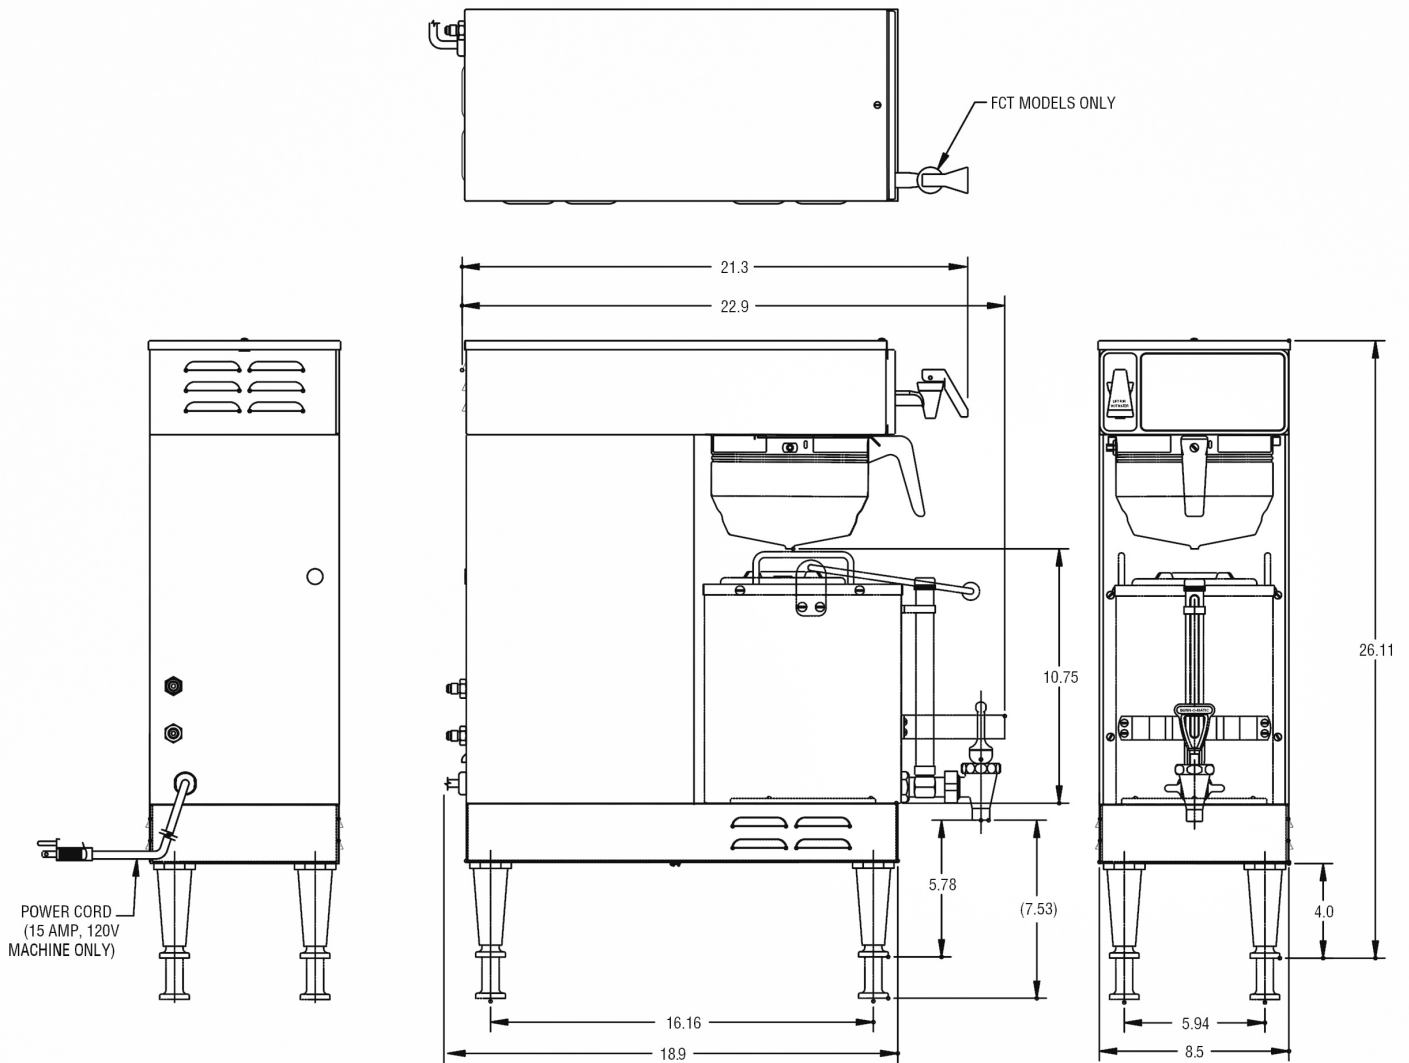

Plumbing Requirements

PSI	kPa	Fitting Supplied	Water Flow Required (GPM)
20-90	138-621	1/4" Male Flare Fitting	-

CAD Drawings

2D	Revit	KLC
●		

BUNN® reserves the right to change specifications and product design without notice. Such revisions do not entitle the buyer to corresponding changes, improvements, additions or replacements for previously purchased equipment. For most current specifications and other info visit bunn.com.

Created on:
08/09/2018

	Unit			Shipping				
	Width	Height	Depth	Width	Height	Depth	Weight	Volume
English	8.4 in.	20.5 in.	22.1 in.	13.5 in. in.	30.1 in. in.	25.9 in. in.	30.000 lbs	6.319 ft ³
Metric	21.3 cm	52.1 cm	56.1 cm	34.3 cm cm	76.5 cm cm	65.8 cm cm	13.608 kgs	0.179 m ³