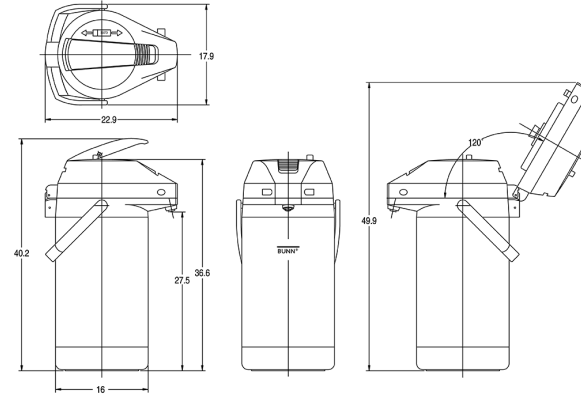

Created on:  
08/16/2017

**2.2 litre Push-Button Airpot**

**2.5 litre Lever-Action Airpot**

**2.5 litre Push-Button Airpot**

**3.0 litre Lever-Action Airpot**

**1.9 liter Thermal Pitcher**

**3.8 litre Lever-Action Airpot**

	Unit			Shipping				
	Width	Height	Depth	Width	Height	Depth	Weight	Volume
English	6.5 in.	11.3 in.	5.5 in.	-	-	-	2.350 lbs	0.250 ft <sup>3</sup>
Metric	16.5 cm	28.7 cm	14.0 cm	-	-	-	1.066 kgs	0.007 m <sup>3</sup>