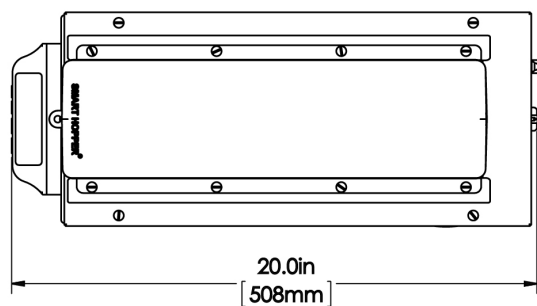

## Specifications

**Product #:** 40700.0001

**Finish:** Stainless

**Hoppers:** One

**Hopper Capacity:** 6.00 lbs (2.722 kgs)

Created on:  
09/14/2017

	Unit			Shipping				
	Width	Height	Depth	Width	Height	Depth	Weight	Volume
English	8.1 in.	29.8 in.	19.0 in.	-	-	-	68.550 lbs	5.627 ft <sup>3</sup>
Metric	20.6 cm	75.7 cm	48.3 cm	-	-	-	31.094 kgs	0.159 m <sup>3</sup>