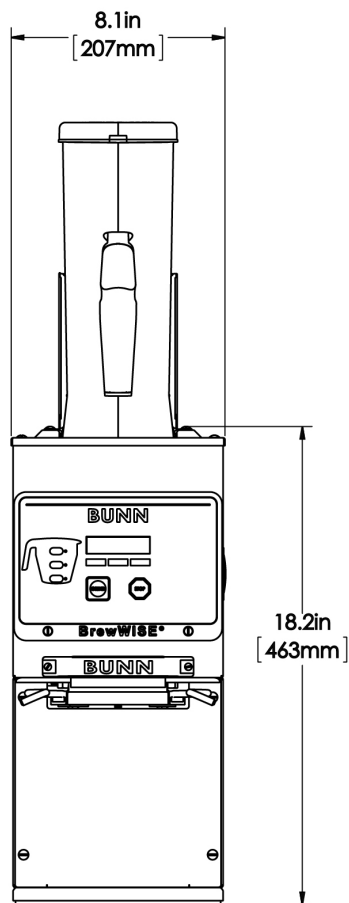

## Specifications

**Product #:** 40700.0001

**Finish:** Stainless

**Hoppers:** One

**Hopper Capacity:** 6.00 lbs (2.722 kgs)

## Electrical & Capacity

Volts	Amps	Watts	Cord Attached	Plug Type	8oz cups/hr 236ml cups/hr	Input H <sub>2</sub> O Temp.	Phase	# Wires plus Ground	Hertz
120	11	1320	Yes	NEMA 5-15P	-	60°F (15.5°C)	1	2	60

## Plumbing Requirements

PSI	kPa	Fitting Supplied	Water Flow Required (GPM)
-	-	-	-

Created on:  
09/14/2017

	Unit			Shipping				
	Width	Height	Depth	Width	Height	Depth	Weight	Volume
English	8.1 in.	29.8 in.	19.0 in.	-	-	-	68.550 lbs	5.627 ft <sup>3</sup>
Metric	20.6 cm	75.7 cm	48.3 cm	-	-	-	31.094 kgs	0.159 m <sup>3</sup>