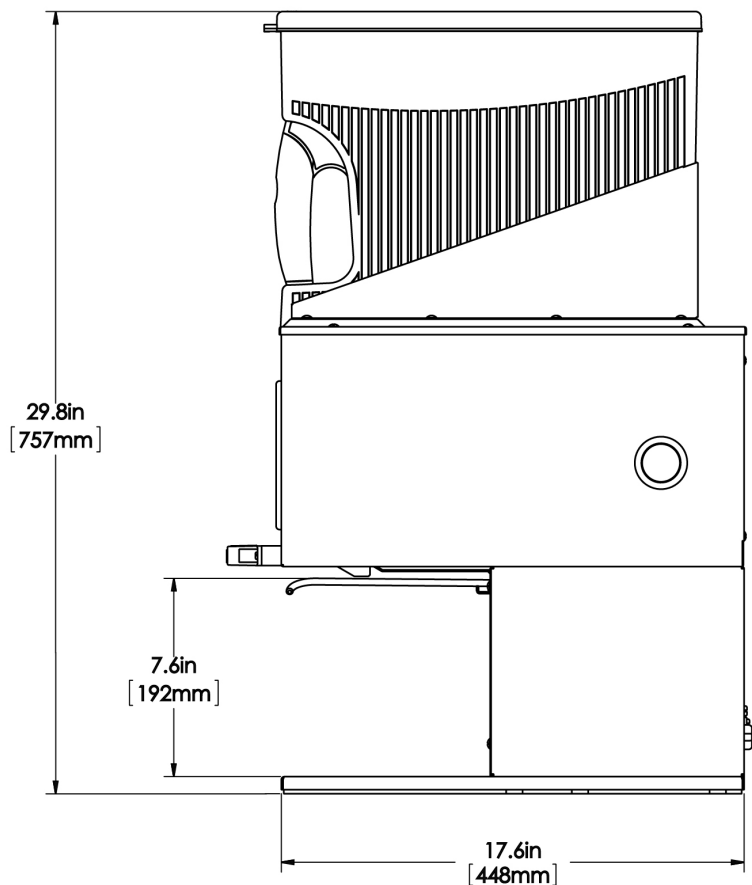

## Specifications

**Product #:** 40700.0001

**Finish:** Stainless

**Hoppers:** One

**Hopper Capacity:** 6.00 lbs (2.722 kgs)

Created on:  
09/14/2017

	Unit			Shipping				
	Width	Height	Depth	Width	Height	Depth	Weight	Volume
English	8.1 in.	29.8 in.	19.0 in.	-	-	-	68.550 lbs	5.627 ft <sup>3</sup>
Metric	20.6 cm	75.7 cm	48.3 cm	-	-	-	31.094 kgs	0.159 m <sup>3</sup>