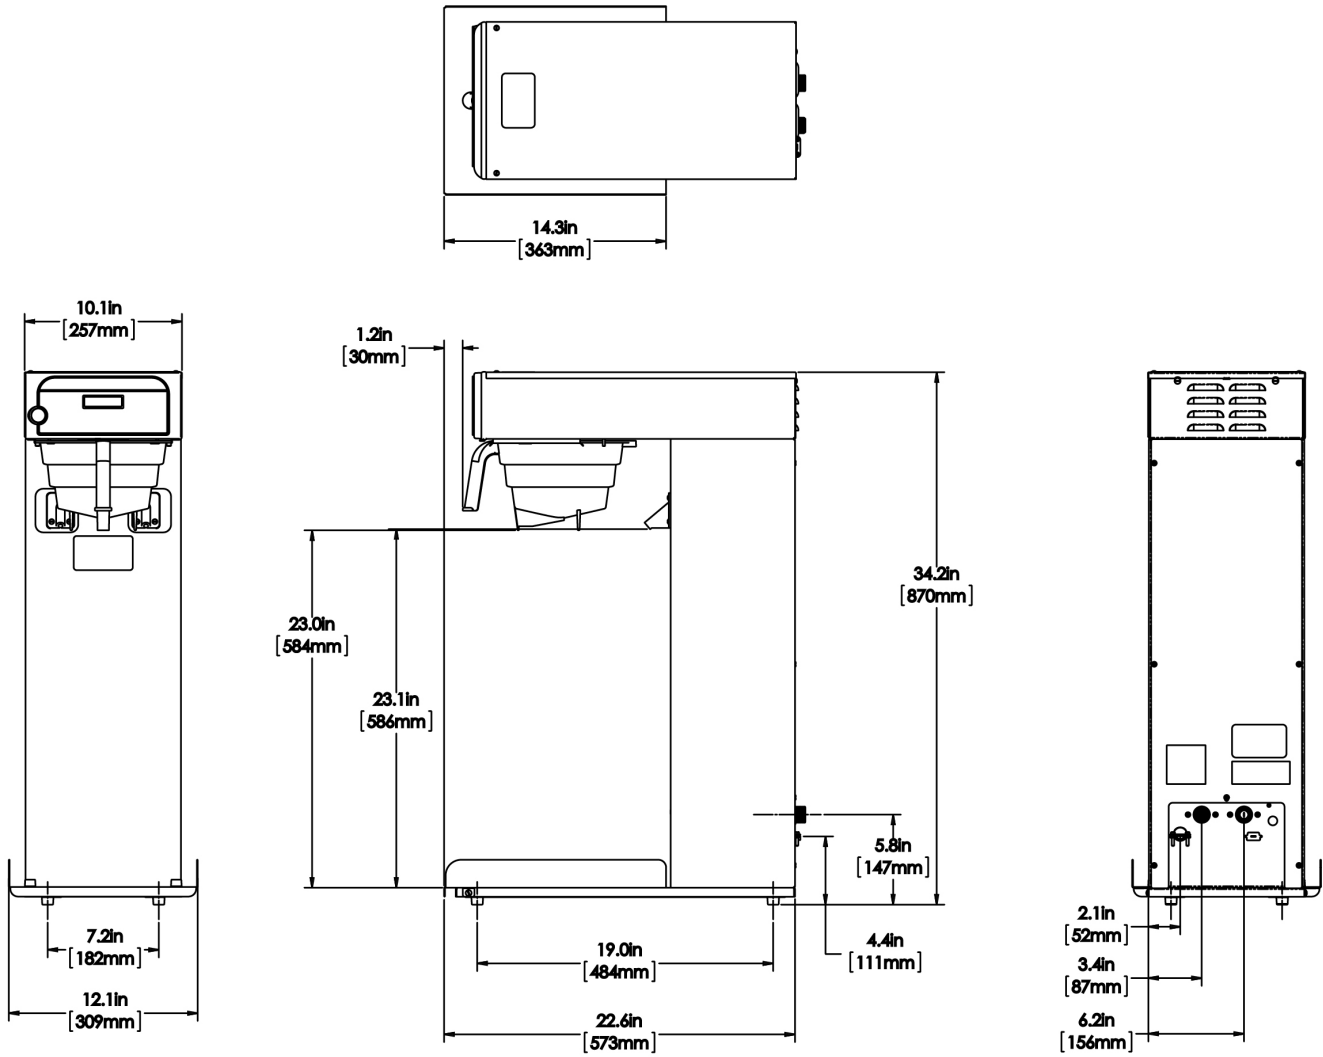

# ITB-DBC Dual Dilution

34.0" x 22.6" x 12.2"  
(86.4cm x 57.4cm x 31.0cm)

 Servers and airpots sold separately

- Includes Quickbrew (Q) funnel tip for easy conversion
- Includes two button graphic overlay for customizing the user interface
- Color coded decals help the operator properly align the brew basket, dispenser and choose the correct selection
- Includes rotating brew basket, base platform adapter, dedicated dilution nozzles and brew selection switch
- Large tank provides back-to-back brewing capacity and allows 3 or 5gal (11.4 to 18.9L) tea batches
- Specifically designed to accommodate and brew into two BUNN 3.5gal Narrow Tea Dispensers (can also brew directly into standard tea dispensers)
- SplashGard® funnel deflects hot liquids away from the hand

Created on:  
06/15/2017

Unit			Shipping					
	Width	Height	Depth	Width	Height	Depth	Weight	Volume
English	12.2 in.	34.0 in.	22.6 in.	-	-	-	44.610 lbs	-
Metric	31.0 cm	86.4 cm	57.4 cm	-	-	-	20.235 kgs	-