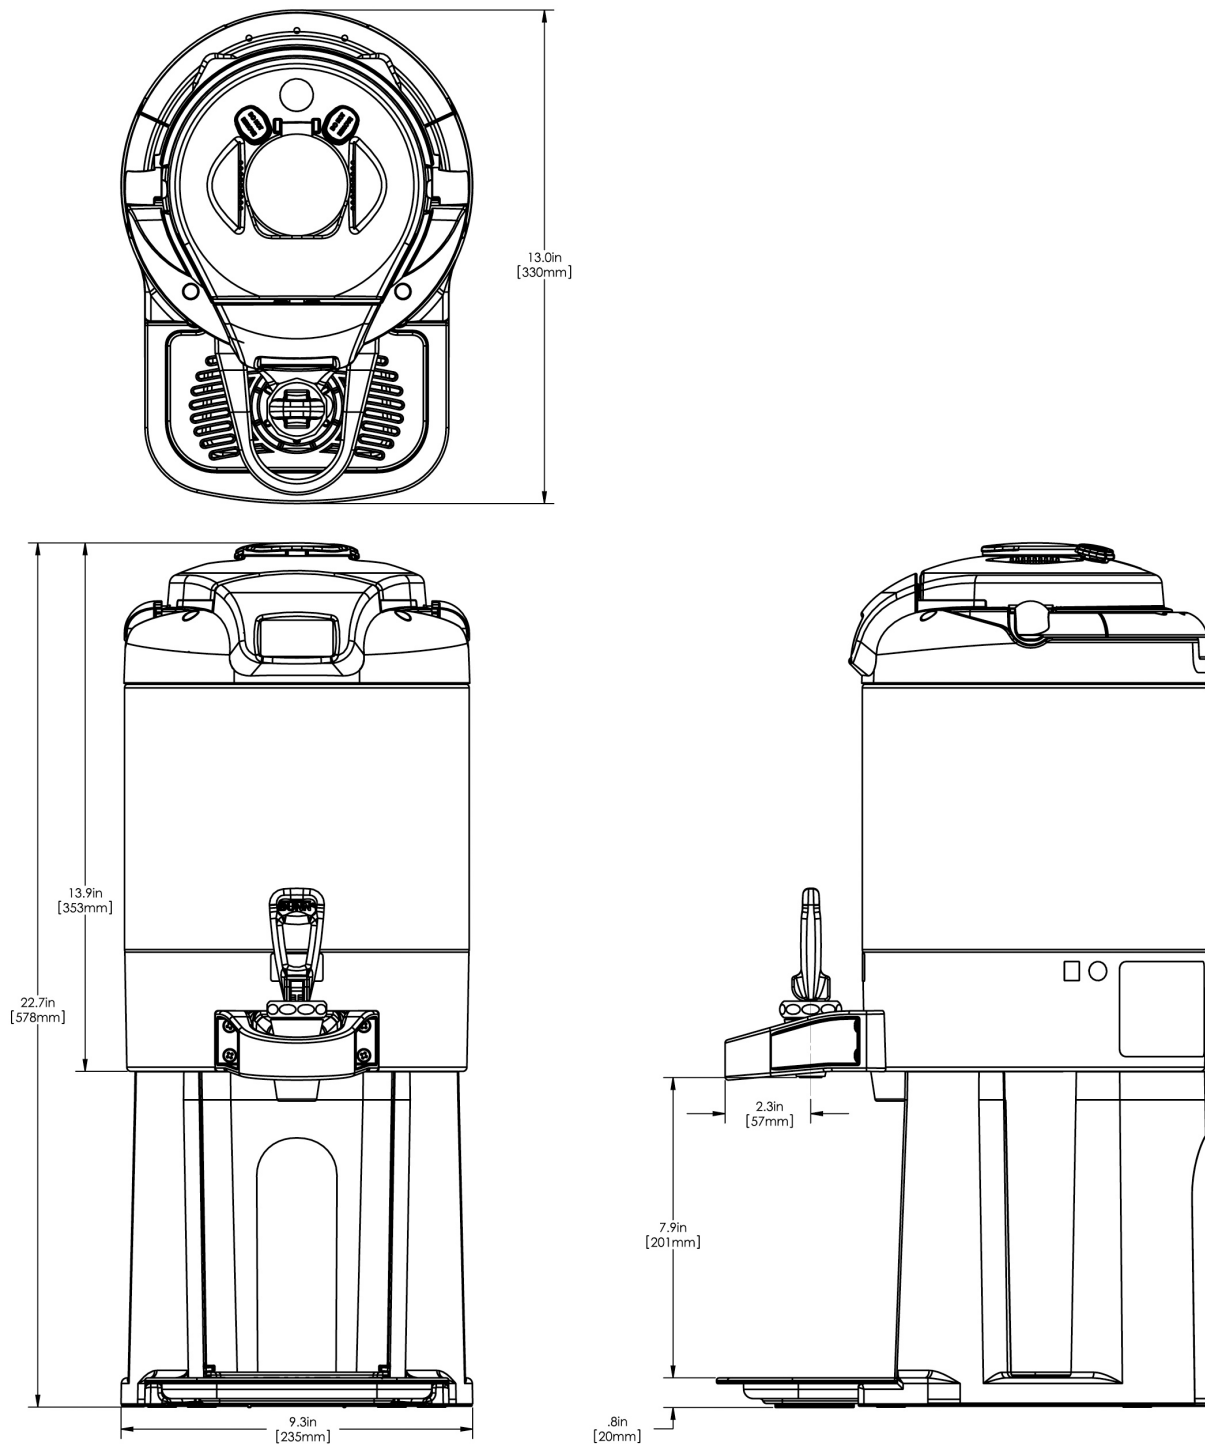

1.5Gal(5.7L) TF Srvr w/Base, DSG SST

Height: 22.9" Width: 13.0" Depth: 9.3"
(58.2cm) (33.0cm) (23.6cm)

- Digital sight gauge operates on four easily replaceable AAA batteries with an average 1-year lifespan. Display shows low battery symbol when replacement is needed
- Unique lid design features a pour spout for easy emptying and cleaning
- Vacuum insulated to keep coffee hot for hours
- Volume indicator displays how much coffee is left inside the server
- Four-hour digital count-up timer
- Soft-grip bail handle for easy transportation
- Brew-through lid
- Contemporary styling and wrap program for maximum merchandising
- Drip tray is easily removed for cleaning or to provide extra clearance for dispensing into pitchers
- Fast flow faucet
- Ideal for use with Single or Dual TF DBC Brewers
- Large cup clearance allows for dispensing into cups, decanters and thermal carafes
- Translucent faucet guard provides increased visibility while dispensing

Last Updated:
11/18/2019

	Unit			Shipping				
	Height	Width	Depth	Height	Width	Depth	Weight	Volume
English	22.9 in.	9.3	13.0 in.	15.3 in.	11.9	25.2 in.	16.500 lbs	2.654 ft ³
Metric	58.2 cm	23.6	33.0 cm	38.7 cm	30.3	64.0 cm	7.484 kgs	0.075 m ³

Last Updated:
11/18/2019

Unit				Shipping				
	Height	Width	Depth	Height	Width	Depth	Weight	Volume
English	-	0.0	-	15.3 in.	11.9	25.2 in.	-	-
Metric	-	0.0	-	38.7 cm	30.3	64.0 cm	-	-

BUNN® reserves the right to change specifications and product design without notice. Such revisions do not entitle the buyer to corresponding changes, improvements, additions or replacements for previously purchased equipment. For most current specifications and other info visit bunn.com.