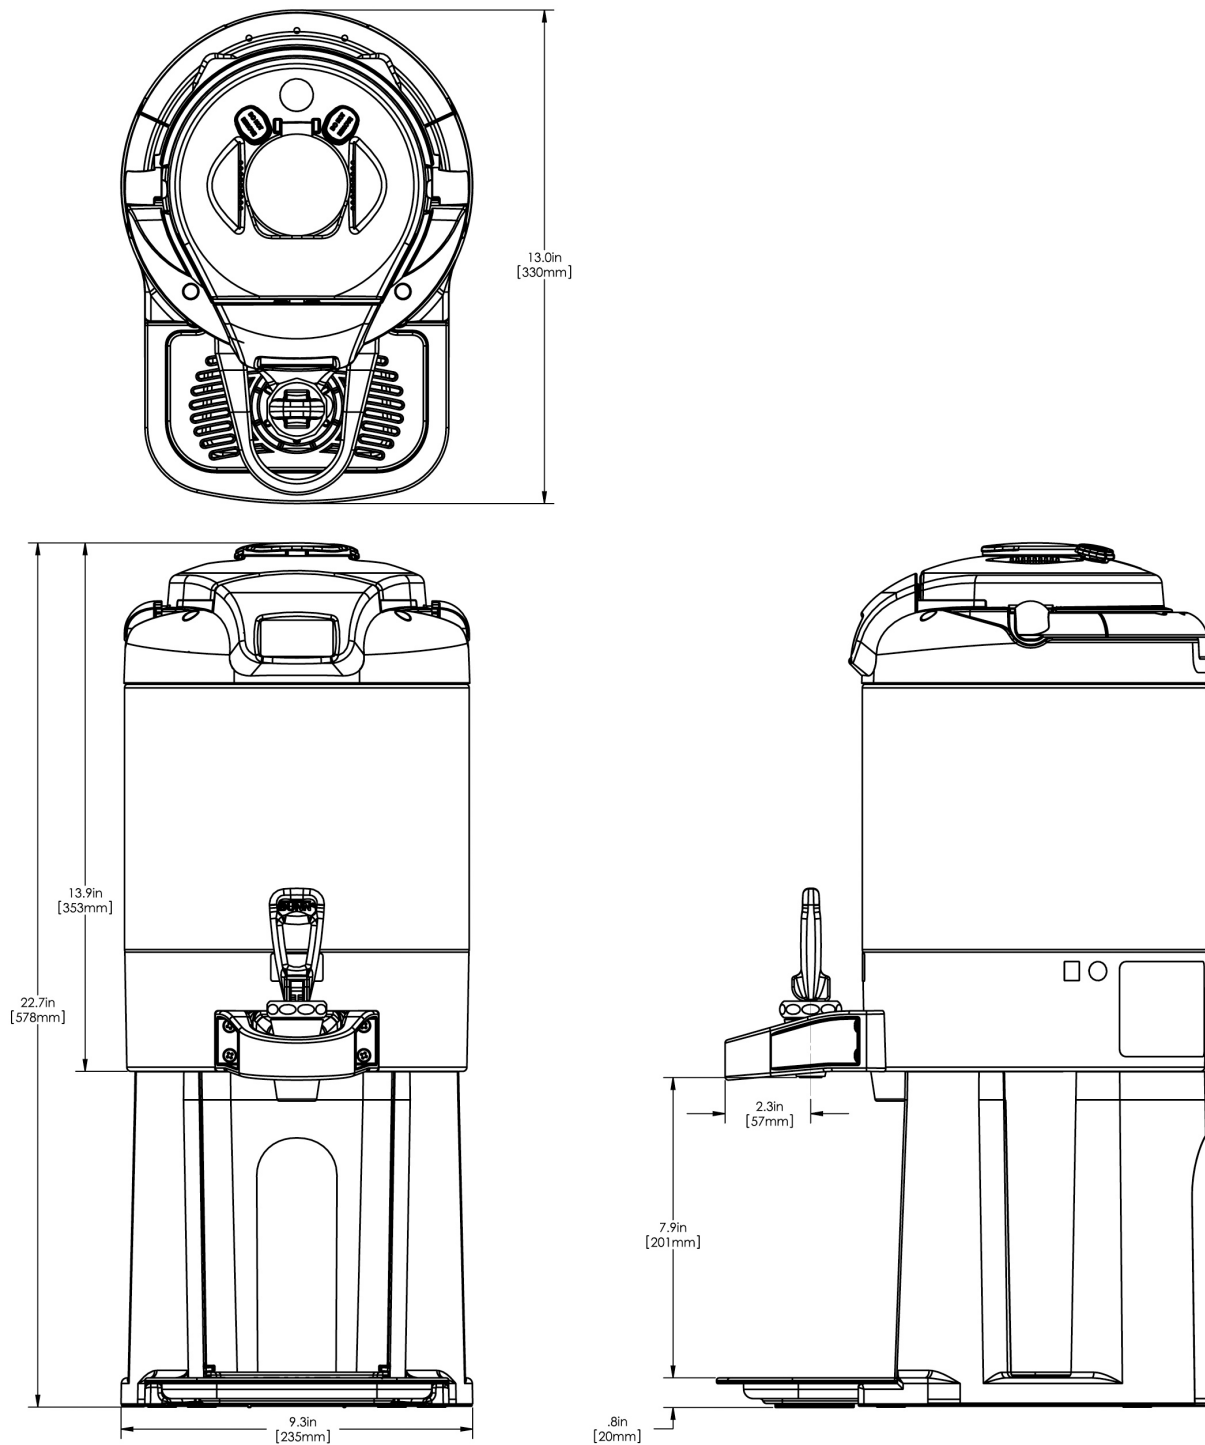

1.5Gal(5.7L) TF Srvr w/Base, DSG SST CD

Height: 22.9" Width: 13.0" Depth: 9.3"
(58.2cm) (33.0cm) (23.6cm)

- Digital sight gauge operates on four easily replaceable AAA batteries with an average 1-year lifespan. Display shows low battery symbol when replacement is needed
- Unique lid design features a pour spout for easy emptying and cleaning
- Vacuum insulated to keep coffee hot for hours
- Volume indicator displays how much coffee is left inside the server
- Four-hour digital count-down timer
- Soft-grip bail handle for easy transportation
- Brew-through lid
- Contemporary styling and wrap program for maximum merchandising
- Drip tray is easily removed for cleaning or to provide extra clearance for dispensing into pitchers
- Fast flow faucet
- Ideal for use with Single or Dual TF DBC Brewers
- Large cup clearance allows for dispensing into cups, decanters and thermal carafes
- Translucent faucet guard provides increased visibility while dispensing

Last Updated:
11/18/2019

	Unit			Shipping				
	Height	Width	Depth	Height	Width	Depth	Weight	Volume
English	22.9 in.	9.3	13.0 in.	15.3 in.	11.9	25.2 in.	16.450 lbs	2.654 ft ³
Metric	58.2 cm	23.6	33.0 cm	38.7 cm	30.3	64.0 cm	7.462 kgs	0.075 m ³

Last Updated:
11/18/2019

Unit				Shipping				
	Height	Width	Depth	Height	Width	Depth	Weight	Volume
English	-	0.0	-	15.3 in.	11.9	25.2 in.	-	-
Metric	-	0.0	-	38.7 cm	30.3	64.0 cm	-	-

BUNN® reserves the right to change specifications and product design without notice. Such revisions do not entitle the buyer to corresponding changes, improvements, additions or replacements for previously purchased equipment. For most current specifications and other info visit bunn.com.