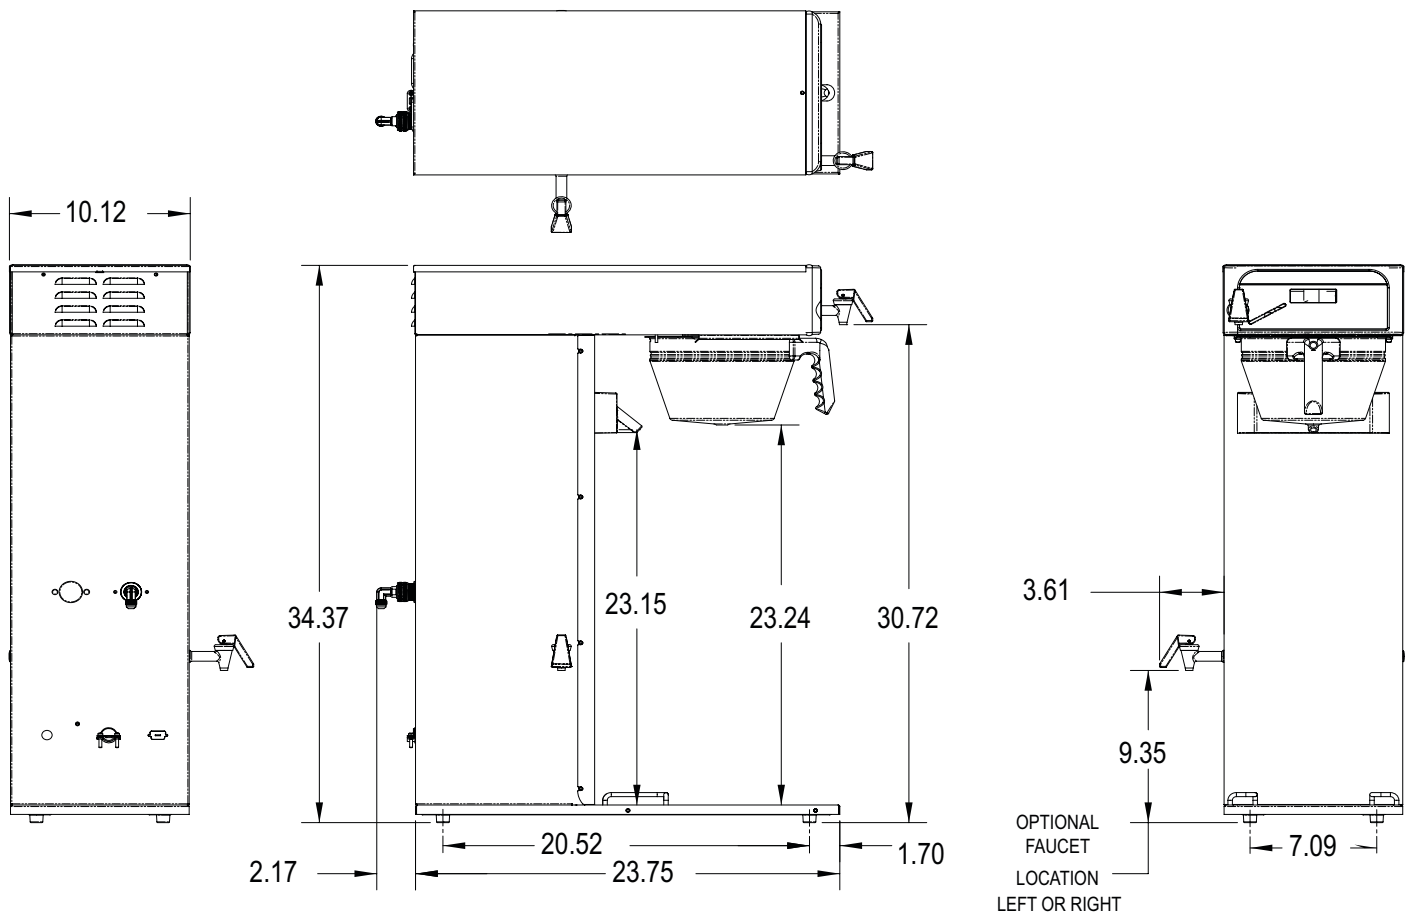

Dimensions & Specifications

Model	Product #	Volts	Amps	Total Watts	Capacity Coffee	Capacity Tea	Cubic Measure	Shipping Weight	Cord Attached
ITCB-DV HV	43000.0000	120	14	1700	5.1 gal/hr	26.7 gal/hr	9.7 ft³	55 lbs	Yes†
		208	13.8	2900	8.9 gal/hr	26.7 gal/hr			
		240	16.8	4050	11.9 gal/hr	26.7 gal/hr			

†Power cord (NEMA 5-15P) 15 Amp-120V.

Brewing Capacity: Based upon incoming water temperature of 60°F/15.5°C (140°F/60°C rise).

Electrical: 120 volt model requires 2-wires plus ground service rated 120V, single phase, 60Hz.

If wired for 120/208V or 120/240, requires 3-wires plus ground service rated 120/208V or 120/208V, single phase, 60Hz. An internal terminal block is configured for connection to a 3-wire plus ground.

Plumbing: 20-90 psi (138-621 kPa). Supplied with 3/8" male flare fitting. Requires minimum of 1.5 gpm water flow.

Bunn-O-Matic® Corporation - 1400 Stevenson Drive Springfield, Illinois 62703 • 800-637-8606 • 217-529-6601 • Fax 217-529-6644 • www.bunn.com

BUNN® practices continuous product research and improvement. We reserve the right to change specifications and product design without notice. Such revisions do not entitle the buyer to corresponding changes, improvements, additions or replacements for previously purchased equipment.

All dimensions shown in inches.

2/11 © Bunn-O-Matic Corporation