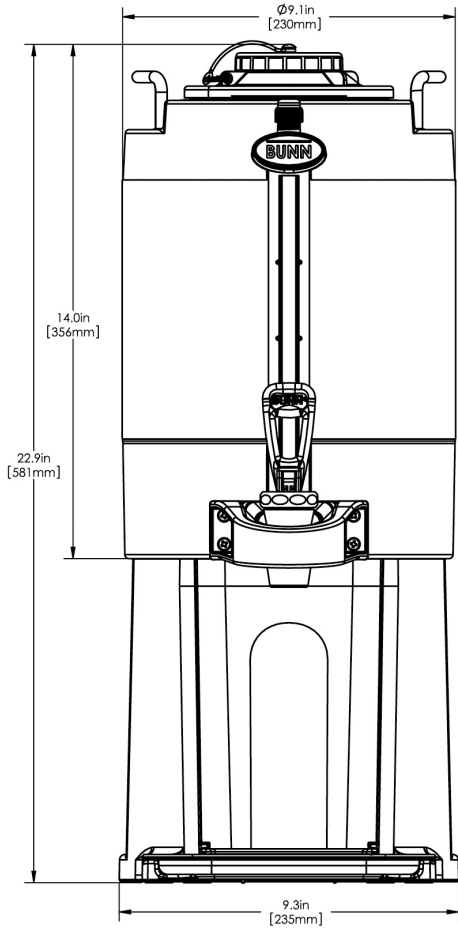

1.5Gal(5.7L) TF Srvr w/Base, MSG BLK

Height: 22.9" Width: 13.0" Depth: 9.3"
(58.2cm) (33.0cm) (23.6cm)

- Vacuum insulated to keep coffee hot for hours
- Brew-through lid
- Contemporary styling and wrap program for maximum merchandising
- Drip tray is easily removed for cleaning or to provide extra clearance for dispensing into pitchers
- Fast flow faucet
- Ideal for use with Single or Dual TF DBC Brewers
- Integrated sight gauge assembly allows for easy cleaning
- Large cup clearance allows for dispensing into cups, decanters and thermal carafes
- Translucent faucet guard provides increased visibility while dispensing

Agency:

Specifications

Product #: 44050.0001

Finish: Black

Additional Features

Holding Capacity

English	Metric
-	-

BUNN® reserves the right to change specifications and product design without notice. Such revisions do not entitle the buyer to corresponding changes, improvements, additions or replacements for previously purchased equipment. For most current specifications and other info visit bunn.com.

Last Updated:
11/27/2019

	Unit			Shipping				
	Height	Width	Depth	Height	Width	Depth	Weight	Volume
English	22.9 in.	9.3	13.0 in.	15.3 in.	11.9	25.2 in.	15.650 lbs	2.654 ft ³
Metric	58.2 cm	23.6	33.0 cm	38.7 cm	30.3	64.0 cm	7.099 kgs	0.075 m ³

Last Updated:
11/27/2019

Unit				Shipping				
	Height	Width	Depth	Height	Width	Depth	Weight	Volume
English	-	0.0	-	15.3 in.	11.9	25.2 in.	-	-
Metric	-	0.0	-	38.7 cm	30.3	64.0 cm	-	-

BUNN® reserves the right to change specifications and product design without notice. Such revisions do not entitle the buyer to corresponding changes, improvements, additions or replacements for previously purchased equipment. For most current specifications and other info visit bunn.com.