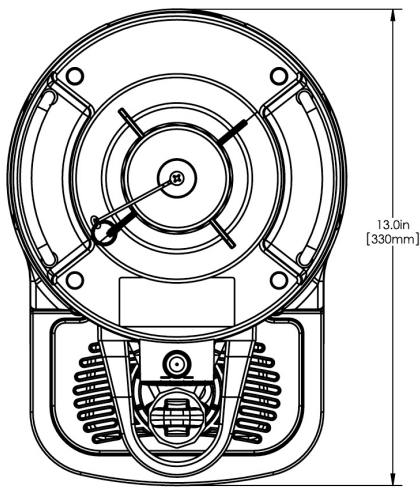

1.5Gal(5.7L) TF Srvr w/Base, MSG BLK

Height: 22.9" Width: 13.0" Depth: 9.3"
(58.2cm) (33.0cm) (23.6cm)

- Vacuum insulated to keep coffee hot for hours
- Brew-through lid
- Contemporary styling and wrap program for maximum merchandising
- Drip tray is easily removed for cleaning or to provide extra clearance for dispensing into pitchers
- Fast flow faucet
- Ideal for use with Single or Dual TF DBC Brewers
- Integrated sight gauge assembly allows for easy cleaning
- Large cup clearance allows for dispensing into cups, decanters and thermal carafes
- Translucent faucet guard provides increased visibility while dispensing

Agency:

Specifications

Product #: 44050.0001

Finish: Black

Additional Features

Holding Capacity

English	Metric
-	-

BUNN® reserves the right to change specifications and product design without notice. Such revisions do not entitle the buyer to corresponding changes, improvements, additions or replacements for previously purchased equipment. For most current specifications and other info visit bunn.com.

Last Updated:
11/27/2019

	Unit			Shipping				
	Height	Width	Depth	Height	Width	Depth	Weight	Volume
English	22.9 in.	9.3	13.0 in.	15.3 in.	11.9	25.2 in.	15.650 lbs	2.654 ft ³
Metric	58.2 cm	23.6	33.0 cm	38.7 cm	30.3	64.0 cm	7.099 kgs	0.075 m ³

Last Updated:
11/27/2019

Unit				Shipping				
	Height	Width	Depth	Height	Width	Depth	Weight	Volume
English	-	0.0	-	15.3 in.	11.9	25.2 in.	-	-
Metric	-	0.0	-	38.7 cm	30.3	64.0 cm	-	-

BUNN® reserves the right to change specifications and product design without notice. Such revisions do not entitle the buyer to corresponding changes, improvements, additions or replacements for previously purchased equipment. For most current specifications and other info visit bunn.com.