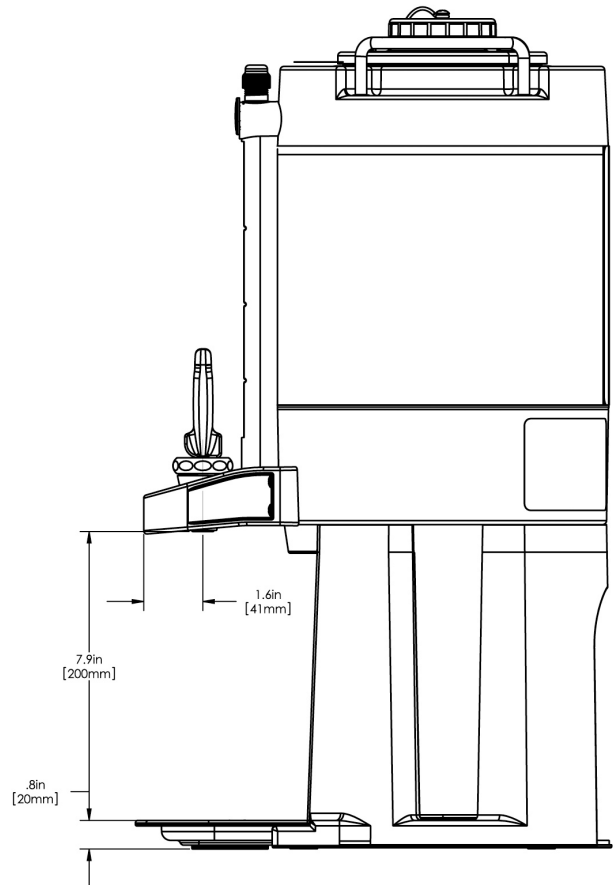

1.5Gal(5.7L) TF Srvr w/Base, MSG BLK

Height: 22.9" Width: 13.0" Depth: 9.3"
(58.2cm) (33.0cm) (23.6cm)

- Vacuum insulated to keep coffee hot for hours
- Brew-through lid
- Contemporary styling and wrap program for maximum merchandising
- Drip tray is easily removed for cleaning or to provide extra clearance for dispensing into pitchers
- Fast flow faucet
- Ideal for use with Single or Dual TF DBC Brewers
- Integrated sight gauge assembly allows for easy cleaning
- Large cup clearance allows for dispensing into cups, decanters and thermal carafes
- Translucent faucet guard provides increased visibility while dispensing

Agency:

Specifications

Product #: 44050.0001

Finish: Black

Additional Features

Holding Capacity

English	Metric
-	-

BUNN® reserves the right to change specifications and product design without notice. Such revisions do not entitle the buyer to corresponding changes, improvements, additions or replacements for previously purchased equipment. For most current specifications and other info visit bunn.com.

Last Updated:
11/27/2019

	Unit			Shipping				
	Height	Width	Depth	Height	Width	Depth	Weight	Volume
English	22.9 in.	9.3	13.0 in.	15.3 in.	11.9	25.2 in.	15.650 lbs	2.654 ft ³
Metric	58.2 cm	23.6	33.0 cm	38.7 cm	30.3	64.0 cm	7.099 kgs	0.075 m ³

Last Updated:
11/27/2019

Unit				Shipping				
	Height	Width	Depth	Height	Width	Depth	Weight	Volume
English	-	0.0	-	15.3 in.	11.9	25.2 in.	-	-
Metric	-	0.0	-	38.7 cm	30.3	64.0 cm	-	-

BUNN® reserves the right to change specifications and product design without notice. Such revisions do not entitle the buyer to corresponding changes, improvements, additions or replacements for previously purchased equipment. For most current specifications and other info visit bunn.com.