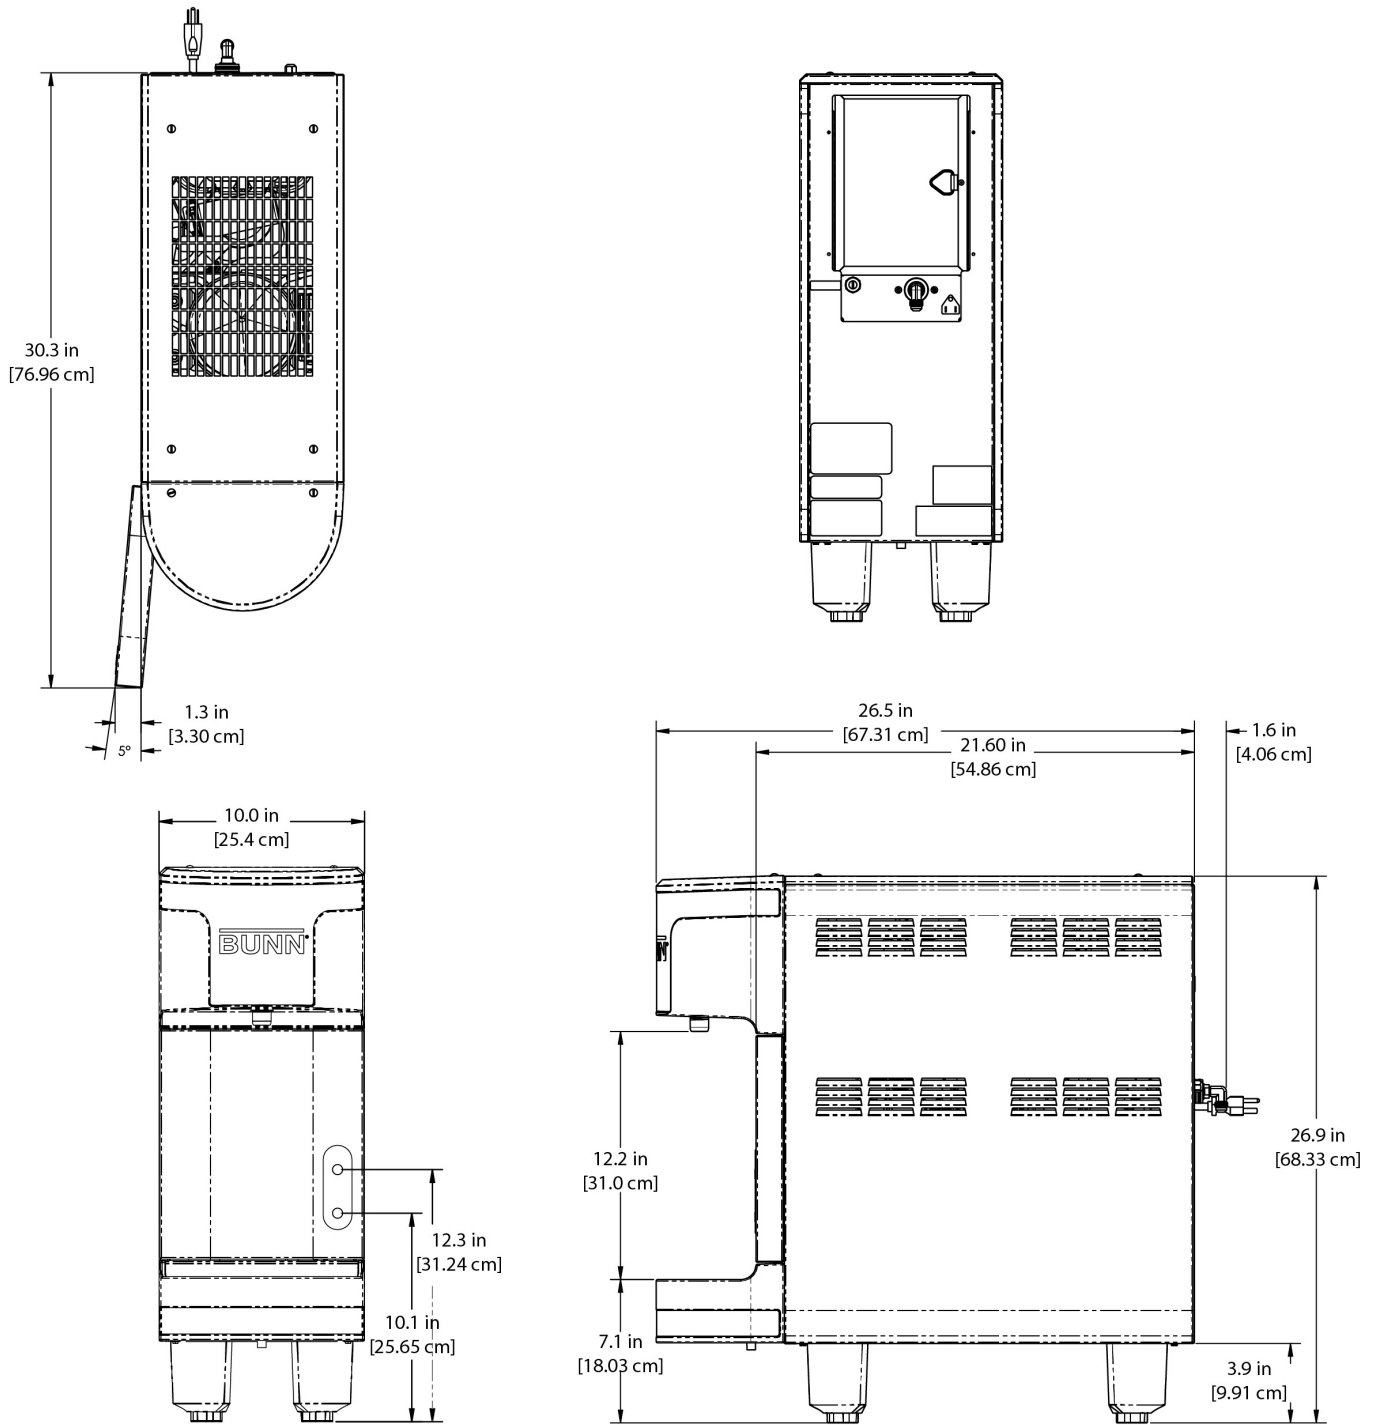

Created on:  
01/29/2016

Unit			Shipping					
	Width	Height	Depth	Width	Height	Depth	Weight	Volume
English	10.0 in.	27.0 in.	26.5 in.	-	-	-	103.000 lbs	17.917 ft³
Metric	25.4 cm	68.6 cm	67.3 cm	-	-	-	46.721 kgs	0.507 m³